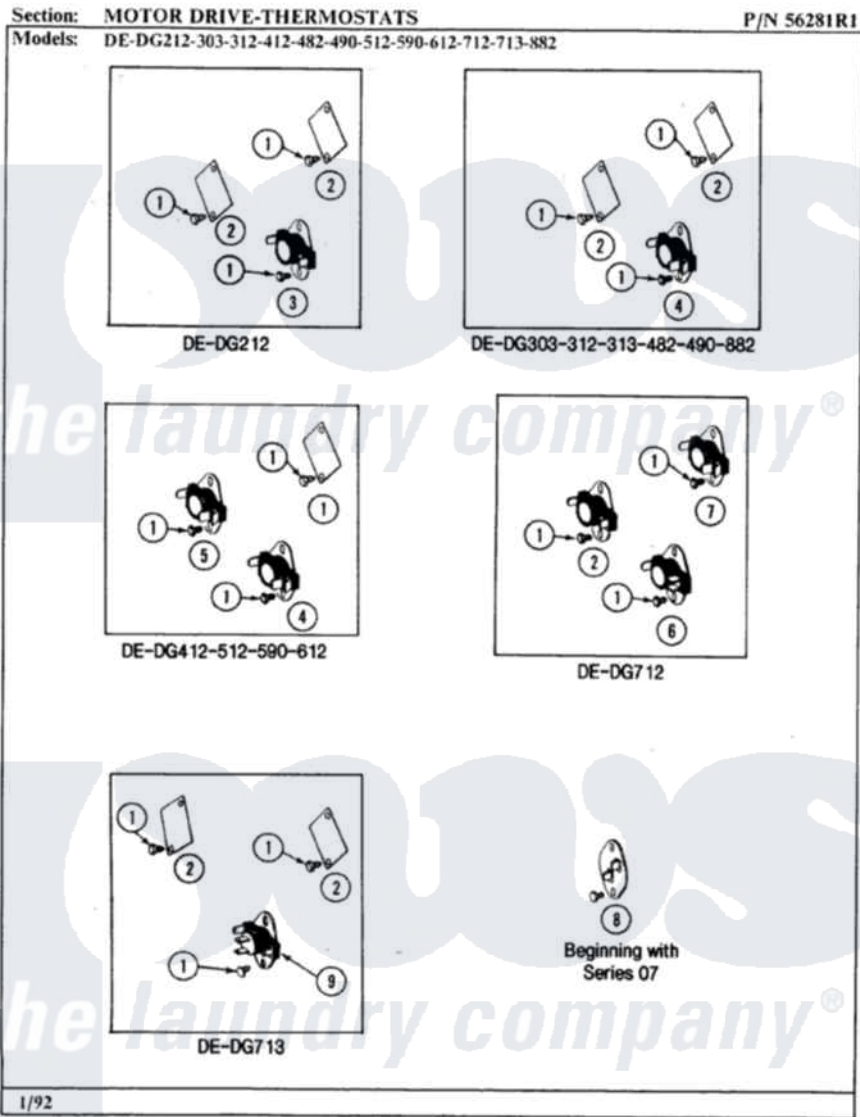

Maytag GDG412 07 - MOTOR DRIVE-THERMOSTATS

Maytag [Residential Maytag GDG412 Dryer Parts](#) Parts Diagram 07 - MOTOR DRIVE-THERMOSTATS
 Click on the part number to view part

Item	Original Part Number	Replaced By	Status	Part Description
1	211294	90767		Screw, 8A X 3/8 HeX Washer Head Tapping
2	Y312853			Cover For Thermostat Openin
4	Y304475			Cycling Thermostat 140 Deg.
5	Y304474			Cycling Thermostat 150 Deg.
8	306604			Cut-Off, Thermal Part Not Used