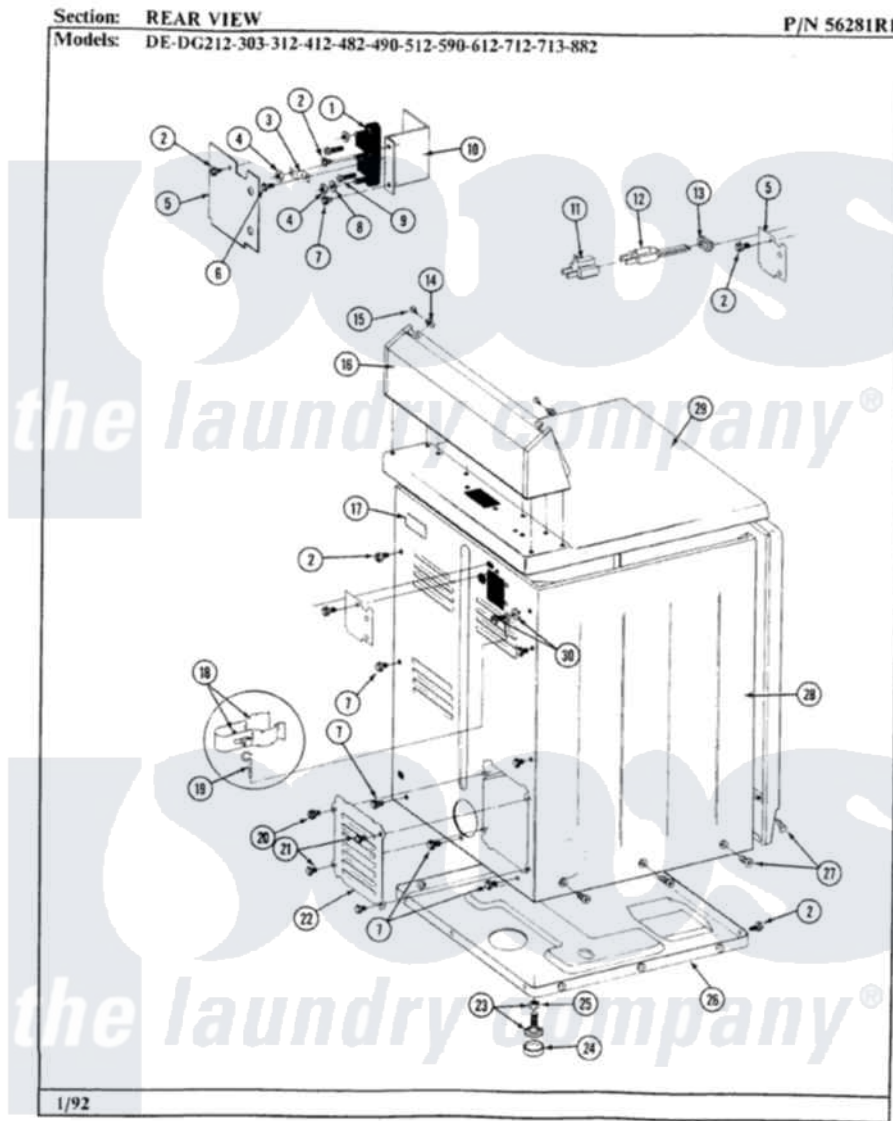

# Maytag GDG412 08 - REAR VIEW

28

Maytag [Residential Maytag GDG412 Dryer Parts](#) Parts Diagram 08 - REAR VIEW  
 Click on the part number to view part

Item	Original Part Number	Replaced By	Status	Part Description
2	<a href="#">Y313561</a>			Screw---NA
5	Y312905		Not Available	COVER, TERMINAL
7	Y310632	<a href="#">1163839</a>		Screw
11	<a href="#">Y201808</a>			Converter
12	302521		Not Available	CORD, POWER PART NOT USED-GAS MODELS ONLY
13	<a href="#">211881</a>			Grommet, Cord Part Not Used-Gas Models Only
14	<a href="#">215075</a>			Fastener, Control Panel To Console
15	<a href="#">210932</a>			Screw, No.8 X 9/16 Ctsk Note: Screw, Inlet Duct
16	305193M		Not Available	CONSOLE-HARVEST WHEAT
17	214519			LABEL, ELECTRICAL INSTR. PART NOT USED-GAS MODELS ONLY
18	<a href="#">301548</a>			Clamp, Ground Wire
19	<a href="#">311155</a>			Ground Wire And Clamp
20	<a href="#">Y313559</a>			Screw

21	211294	<a href="#">90767</a>	Screw, 8A X 3/8 HeX Washer Head Tapping
22	Y312951	Not Available	ACCESS COVER, BACK
23	<a href="#">Y305086</a>		Adjustable Leg And Nut
24	<a href="#">Y314137</a>		Foot, Rubber
25	Y052740	<a href="#">62739</a>	Nut, Lock
26	Y303361	Not Available	BASE ASSY. (UPPER & LOWER)
27	<a href="#">213007</a>		Xfor Cabinet See Cabinet, Back
28	305193M	Not Available	CONSOLE-HARVEST WHEAT
29	307104M	Not Available	TOP COVER ASSY
30	303846	<a href="#">22003781</a>	Screw, Ground Strap