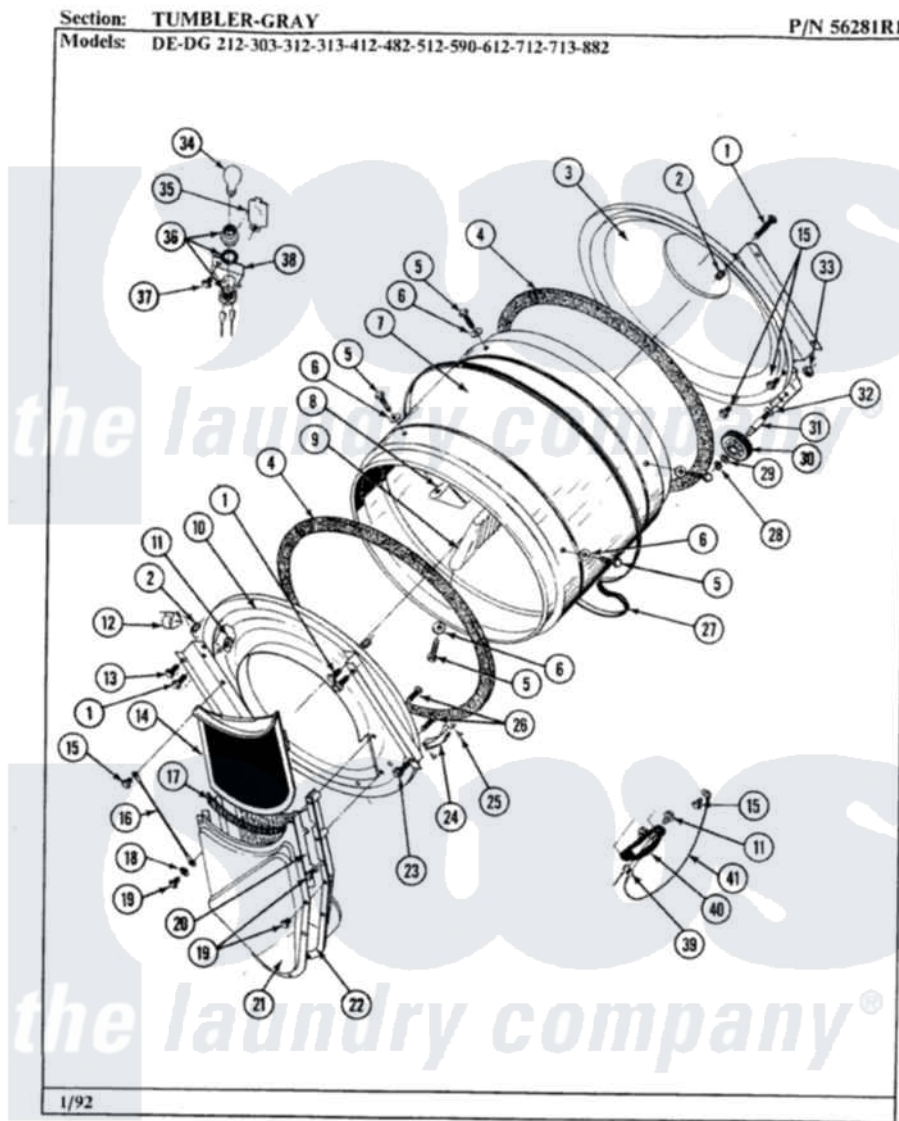

Maytag GDG412 10 - TUMBLER-GRAY

32

Maytag Residential Maytag GDG412 Dryer Parts Parts Diagram 10 - TUMBLER-GRAY
 Click on the part number to view part

Item	Original Part Number	Replaced By	Status	Part Description
1	313764		Not Available	SCREW
2	313915	31-3915		Tech Sheet
3	Y306660	33001106		Back, Tumbler
4	Y313541	33313541		Seal- Tumbler
5	Y310759			Screw, Tumbler Baffles
6	314158			Washer, Baffle To Tumbler
7	305187		Not Available	TUMBLER W/BAFFLES
"	Y314153		Not Available	TUMBLER No.
8	314154		Not Available	TUMBLER BAFFLE - SHORT
9	314155	33001004		Baffle, Tall
10	Y303815	33001231		Front- Tumbler
12	Y310376			Clip, Door Switch Harness
13	Y313561			Screw---NA
14	Y304388	33001003		Screen, Lint
15	211294	90767		Screw, 8A X 3/8 HeX Washer Head Tapping
16	205810			Wire, Ground

17	Y313796		Lint Seal
18	310557		Washer
19	Y312961	W10116751	Screw
20	Y313795		Guide For Lint Screen
21	Y312964	Not Available	OUTLET DUCT - OUTER HALF
22	Y304810	Not Available	OUTLET DUCT ASSEMBLY---S
23	Y310632	1163839	Screw
24	306508		Tumbler Bearing Kit ---W
25	210720		Rivet, Bearing To Tumbler Fmt
26	Y314110	33002917	Screw, No.10-16
27	Y312959		Poly "V" Belt For Tumbler
28	410233	9703438	Ring-Retrn
29	312535		Washer, Vault Mounting Brk.
30	Y303373	12001541	Drum Roller/Washer Assembly--W
31	Y312948	6-3129480	Shaft- Tumbler
32	Y313347	312535	Washer, Vault Mounting Brk.
33	312538	33001443	Nut, Hex