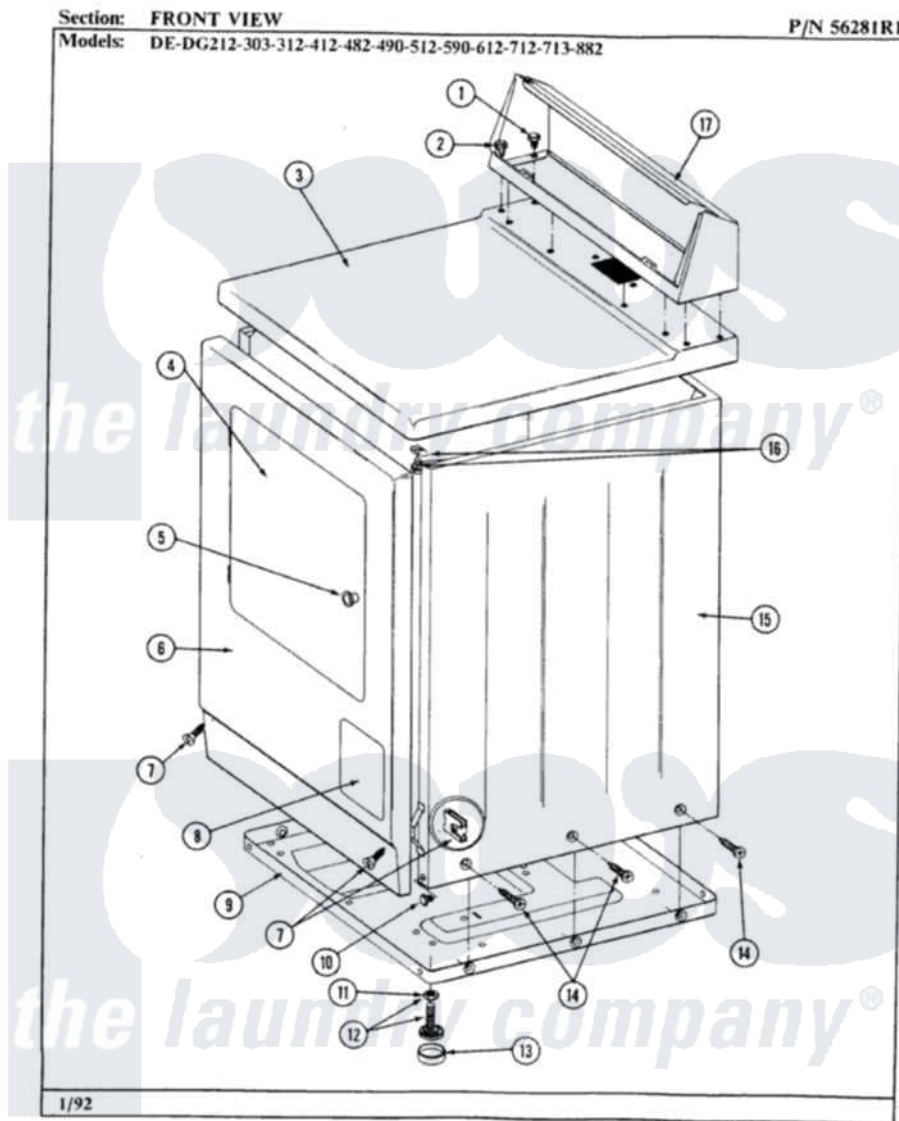

# Maytag GDG482 03 - FRONT VIEW

26

Maytag [Residential Maytag GDG482 Dryer Parts](#) Parts Diagram 03 - FRONT VIEW  
 Click on the part number to view part

Item	Original Part Number	Replaced By	Status	Part Description
1	211194		Not Available	LOCK WASHER
2	<a href="#">Y313559</a>			Screw
3	307104M		Not Available	TOP COVER ASSY
4	306668M		Not Available	DOOR, HARVEST WHEAT
5	303942		Not Available	KNOB AND SCREW
6	304594M	<a href="#">3369903</a>		Dishrack
7	<a href="#">204439</a>			Screw And Fstner Assembly
8	302542M		Not Available	ACCESS DOOR-HARVEST WHEAT
9	Y303361		Not Available	BASE ASSY. (UPPER & LOWER)
10	Y310632	<a href="#">1163839</a>		Screw
11	Y052740	<a href="#">62739</a>		Nut, Lock
12	<a href="#">Y305086</a>			Adjustable Leg And Nut
13	<a href="#">Y314137</a>			Foot, Rubber
14	<a href="#">213007</a>			Xfor Cabinet See Cabinet, Back

15	305302M	Not Available	CABINET-HARVEST WHEAT
16	<a href="#">204445</a>		Screw And Fastener Assembly
17	305193M	Not Available	CONSOLE-HARVEST WHEAT