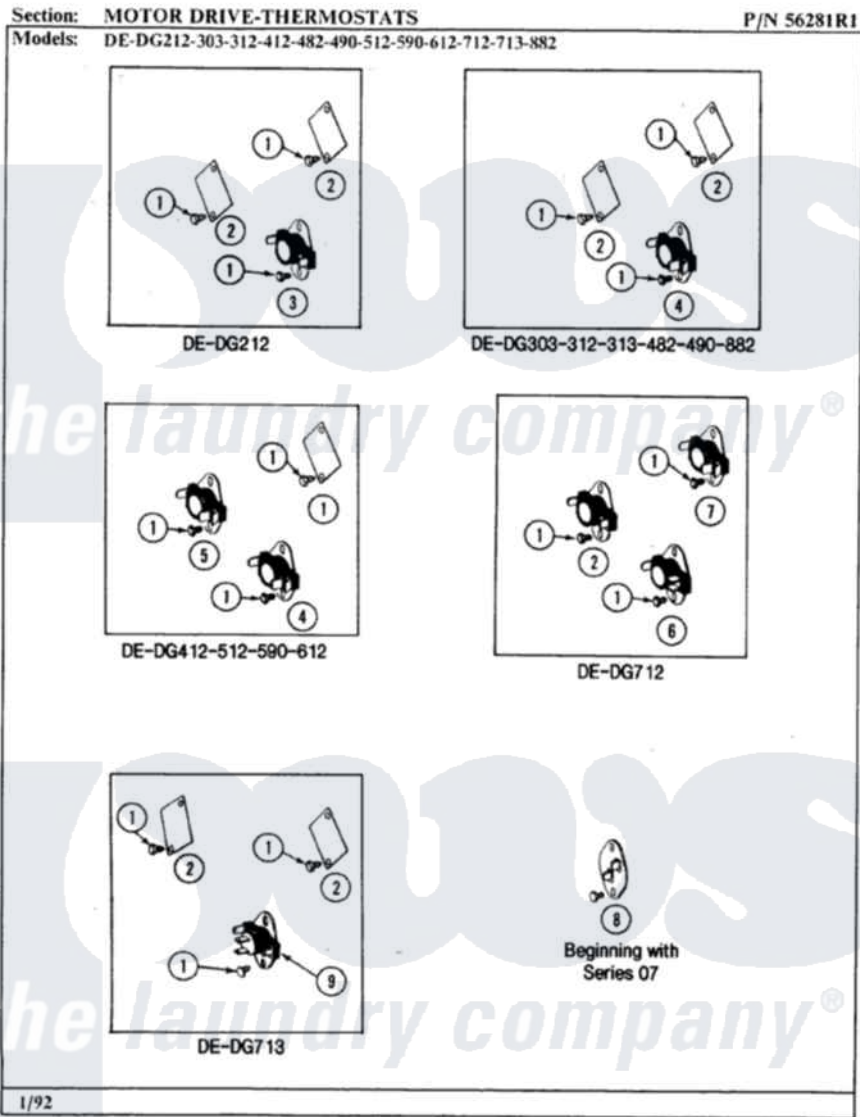

Maytag GDG482 06 - MOTOR DRIVE-THERMOSTATS

42

Maytag [Residential Maytag GDG482 Dryer Parts](#) Parts Diagram 06 - MOTOR DRIVE-THERMOSTATS
 Click on the part number to view part

Item	Original Part Number	Replaced By	Status	Part Description
1	211294	90767		Screw, 8A X 3/8 HeX Washer Head Tapping
2	Y312853			Cover For Thermostat Openin
4	Y304475			Cycling Thermostat 140 Deg.
8	306604			Cut-Off, Thermal Part Not Used