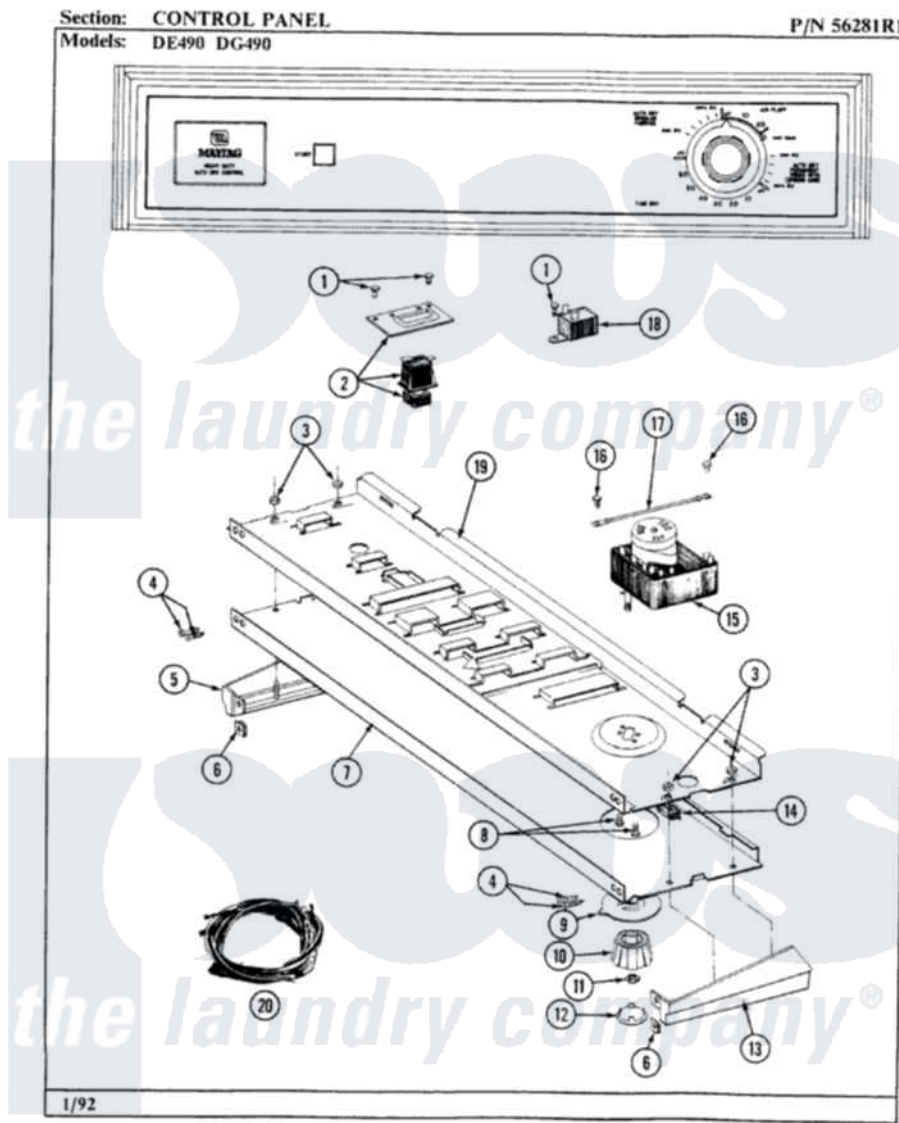

# Maytag GDG490 01 - CONTROL PANEL

14

Maytag [Residential Maytag GDG490 Dryer Parts](#) Parts Diagram 01 - CONTROL PANEL  
Click on the part number to view part

Item	Original Part Number	Replaced By	Status	Part Description
1	211168	<a href="#">W10139210</a>		Screw, 8-18 X 5/16
2	<a href="#">306533</a>			Switch, Push/To/Start W/Bkt
3	<a href="#">214872</a>			Palnut, End Cap Note: Nut, Lamp Holder
4	<a href="#">210932</a>			Screw, No.8 X 9/16 Ctsk Note: Screw, Inlet Duct
5	<a href="#">214815</a>			End Cap F/Control Panel-LH
6	<a href="#">214894</a>			Fastener, End Cap
7	306132		Not Available	CONTROL PANEL
"	306387		Not Available	CONTROL PANEL
8	910708	<a href="#">488234</a>		Screw 8-32 X 1/4
9	314422	<a href="#">33001500</a>		Dial, Timer Indicator
10	<a href="#">314421</a>			Knob For Timer
11	<a href="#">312273</a>			Nut, Control Knob
12	215164		Not Available	CAP FOR KNOB
13	<a href="#">214816</a>			End Cap F/Control Panel-RH
14	<a href="#">214897</a>			Pad, Control Panel

15	<a href="#">306040</a>		Timer
16	211294	<a href="#">90767</a>	Screw, 8A X 3/8 HeX Washer Head Tapping
17	<a href="#">204807</a>		Ground Wire, Supp. Plte To Top Cover
18	305205	<a href="#">694419</a>	Mini-Buzzer
19	<a href="#">314184</a>		Back Up Plate
20	306143	Not Available	WIRE HARNESS
"	306183	Not Available	WIRE HARNESS
"	306809	Not Available	WIRE HARNESS