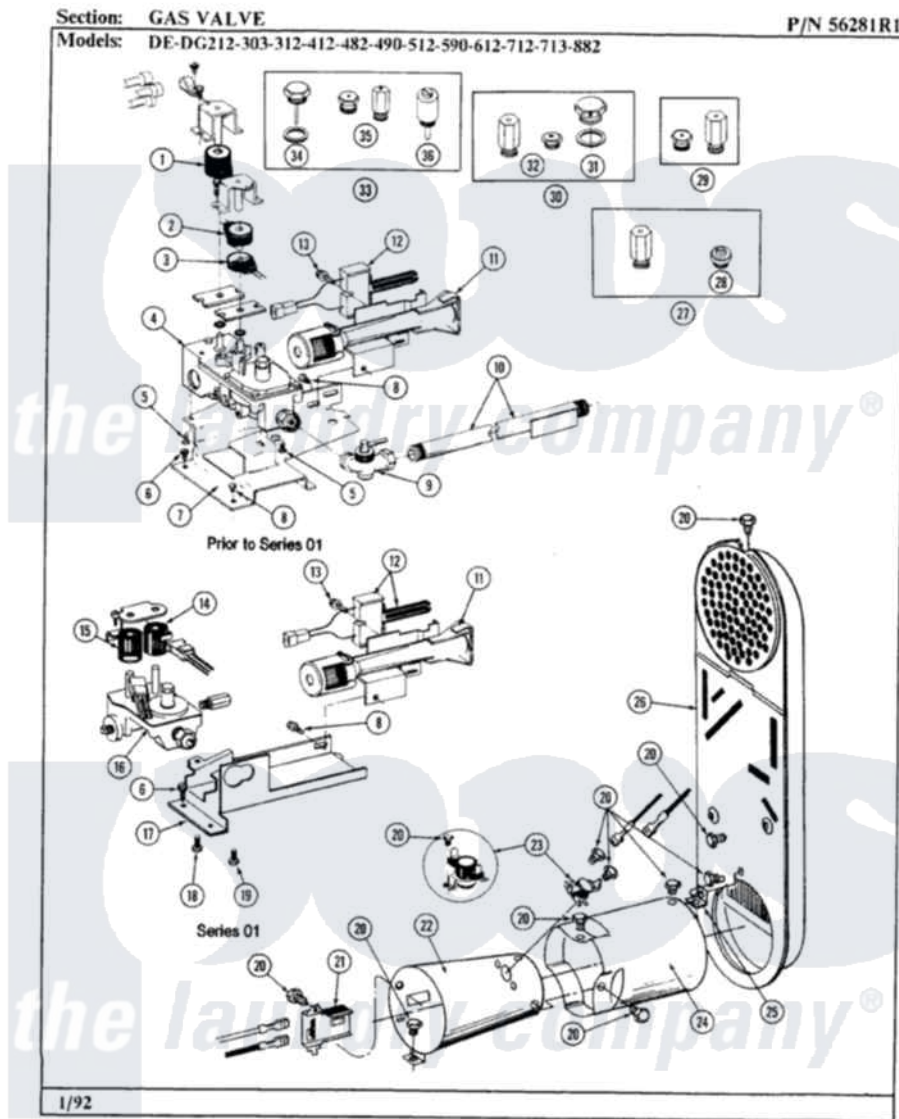

Maytag GDG490 04 - GAS VALVE

38

Maytag [Residential Maytag GDG490 Dryer Parts](#) Parts Diagram 04 - GAS VALVE
 Click on the part number to view part

Item	Original Part Number	Replaced By	Status	Part Description
2	305604			Holding Coil
3	305605			Booster Coil
4	W10116794			Gas Valve
5	211410			Screw, HeX Head No.8 X 3/8 Inch
6	Y313561			Screw----NA
7	312929			Gas Valve Bracket
8	Y310632	1163839		Screw
9	Y303349			Angle Shut-Off, Gas Valve
10	Y303383	33001735		Pipe And Bracket Assembly Series 18 Not Needed Use Vavle
11	304974	33002793		Burner Assembly
12	304970	4391996		Ignitor
13	304971			Screw Note: Screw, Igniter
14	306105	694540		Coil, 60 Hz
15	306106			Coil, Holding And Booster--W

16	306176		Valve, Gas
17	314566		Gas Control Bracket
18	314082	90767	Screw, 8A X 3/8 HeX Washer Head Tapping
19	Y313559		Screw
20	211294	90767	Screw, 8A X 3/8 HeX Washer Head Tapping
21	Y303377	338906	Radiant, Sensor
22	Y303368		Cone, Combustion
23	303395		Thermostat, Hi-Limit
24	Y303841		Cone, Extension
25	Y312890		Retainer, Heater Chamber
26	Y303369		Inlet Duct Assembly
27	306204	33002924	Gas Conv K
28	314602	694424	Leak, Limiter
29	305862	Not Available	MAIN BURNER ORIFICE KIT-MIX
"	305860	Not Available	MAIN BURNER ORIFICE KIT-NAT
"	305861	Not Available	MAIN BURNER ORIFICE KIT-LPG
30	Y304672		Conversion Kit-LPG To Nat.
31	302809		Screw Assembly - Leak Limit
32	305860	Not Available	MAIN BURNER ORIFICE KIT-NAT
33	Y306195	MAL9000AXX	LP Gas Con
34	302810		Screw Assembly - Blue Block Ope
35	305861	Not Available	MAIN BURNER ORIFICE KIT-LPG
36	306184	Not Available	PLUG, BLOCKING (LPG REGULATOR)