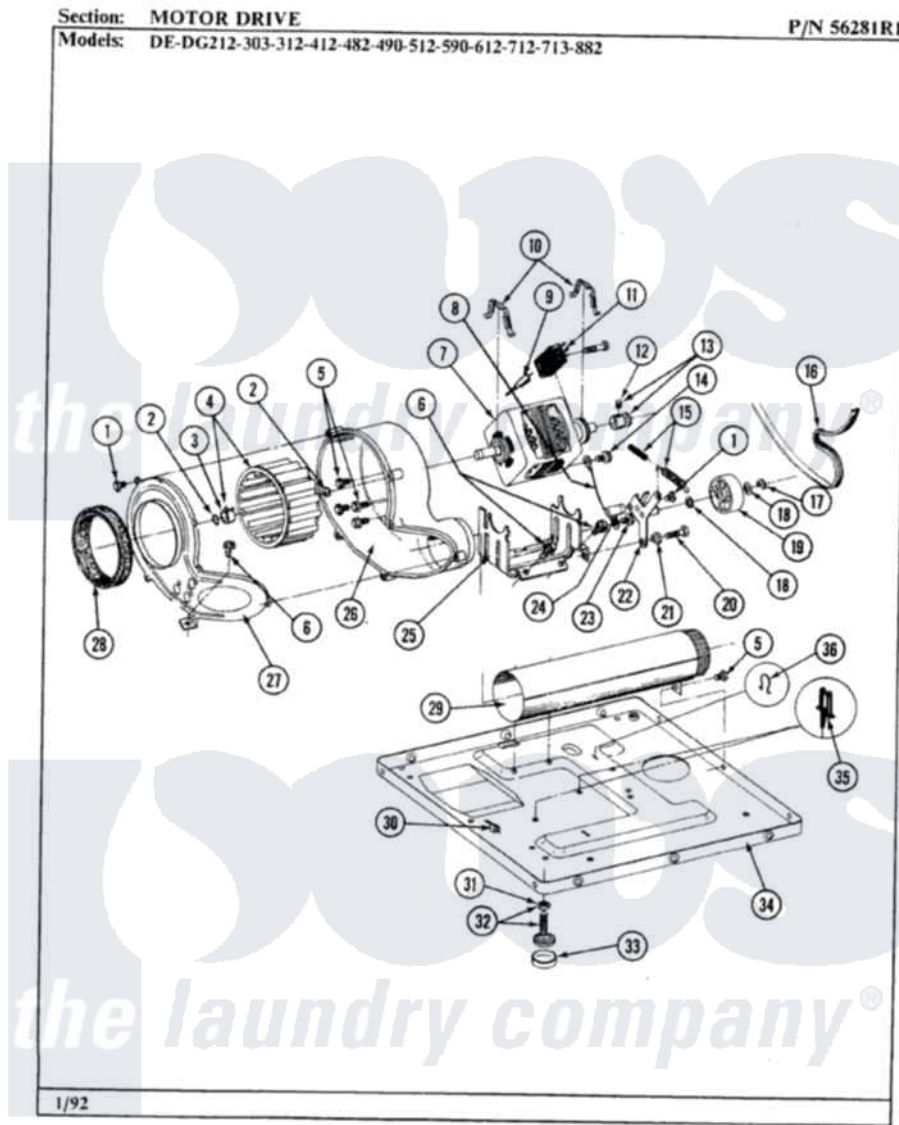

# Maytag GDG490 05 - MOTOR DRIVE

-40

Maytag [Residential Maytag GDG490 Dryer Parts](#) Parts Diagram 05 - MOTOR DRIVE  
 Click on the part number to view part

Item	Original Part Number	Replaced By	Status	Part Description
1	Y312961	<a href="#">W10116751</a>		Screw
2	410233	<a href="#">9703438</a>		Ring-Retrn
3	<a href="#">312967</a>			Clamp, Blower Housing
4	<a href="#">Y303836</a>			Blower Wheel Assembly And Clamp
5	Y310632	<a href="#">1163839</a>		Screw
6	<a href="#">Y313561</a>			Screw---NA
7	Y303358	<a href="#">W10410999</a>		Motor-Drive
8	<a href="#">901220</a>			Ground Wire
9	306448		Not Available	WIRE
10	<a href="#">Y015825</a>			Clip, Motor To Motor Support
11	Y303877		Not Available	SWITCH, MOTOR EXTERNAL START No.303358-2, No.303358-4, 303358-7
"	<a href="#">Y303879</a>			Switch, Motor External Start
"	306207		Not Available	(PROD. No.303358-8 & No.303358-9)
12	<a href="#">Y053241</a>			Set Screw, Motor Pulley