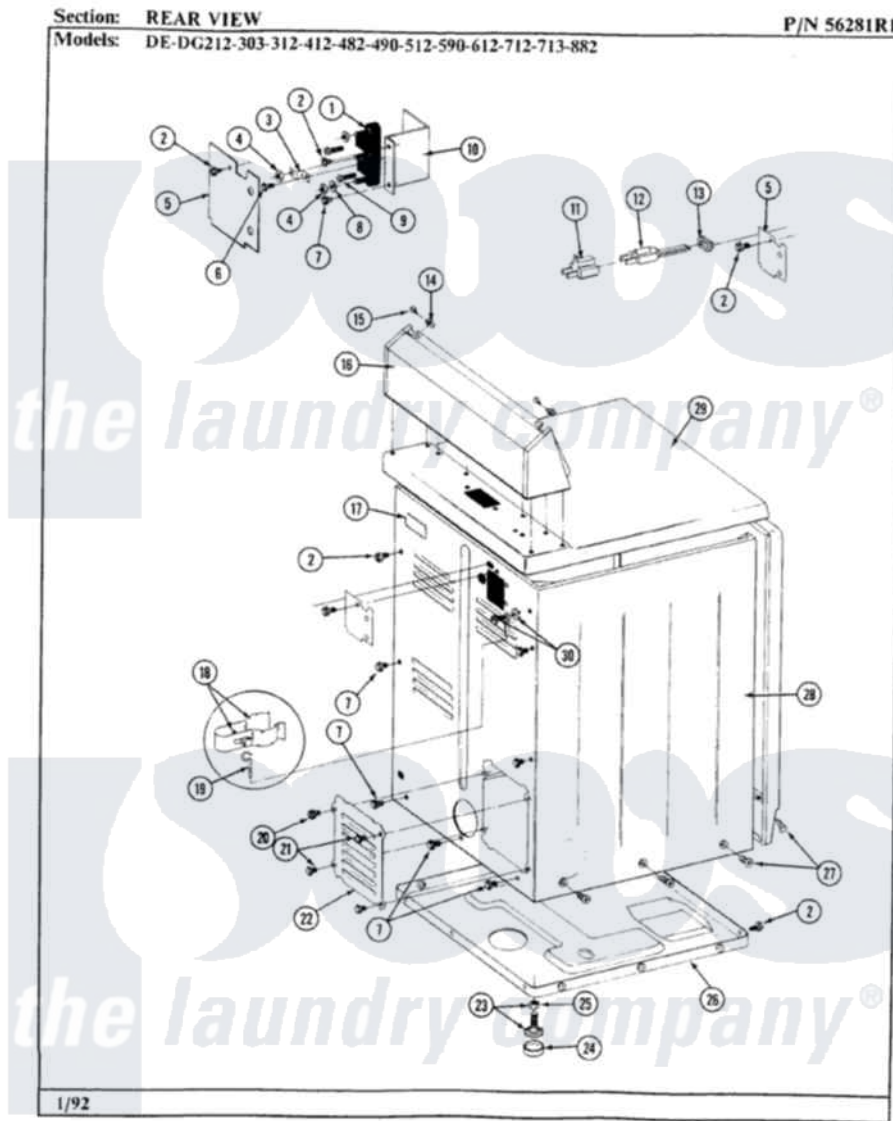

# Maytag GDG490 07 - REAR VIEW

28

Maytag [Residential Maytag GDG490 Dryer Parts](#) Parts Diagram 07 - REAR VIEW  
 Click on the part number to view part

Item	Original Part Number	Replaced By	Status	Part Description
2	<a href="#">Y313561</a>			Screw---NA
5	Y312905		Not Available	COVER, TERMINAL
7	Y310632	<a href="#">1163839</a>		Screw
11	<a href="#">Y201808</a>			Converter
12	302521		Not Available	CORD, POWER PART NOT USED-GAS MODELS ONLY
13	<a href="#">211881</a>			Grommet, Cord Part Not Used-Gas Models Only
14	<a href="#">215075</a>			Fastener, Control Panel To Console
15	<a href="#">210932</a>			Screw, No.8 X 9/16 Ctsk Note: Screw, Inlet Duct
16	305193M		Not Available	CONSOLE-HARVEST WHEAT
17	214519			LABEL, ELECTRICAL INSTR. PART NOT USED-GAS MODELS ONLY
18	<a href="#">301548</a>			Clamp, Ground Wire
19	<a href="#">311155</a>			Ground Wire And Clamp
20	<a href="#">Y313559</a>			Screw

21	211294	<a href="#">90767</a>	Screw, 8A X 3/8 HeX Washer Head Tapping
22	Y312951	Not Available	ACCESS COVER, BACK
23	<a href="#">Y305086</a>		Adjustable Leg And Nut
24	<a href="#">Y314137</a>		Foot, Rubber
25	Y052740	<a href="#">62739</a>	Nut, Lock
26	Y303361	Not Available	BASE ASSY. (UPPER & LOWER)
27	<a href="#">213007</a>		Xfor Cabinet See Cabinet, Back
28	305193M	Not Available	CONSOLE-HARVEST WHEAT
29	307104M	Not Available	TOP COVER ASSY
30	303846	<a href="#">22003781</a>	Screw, Ground Strap