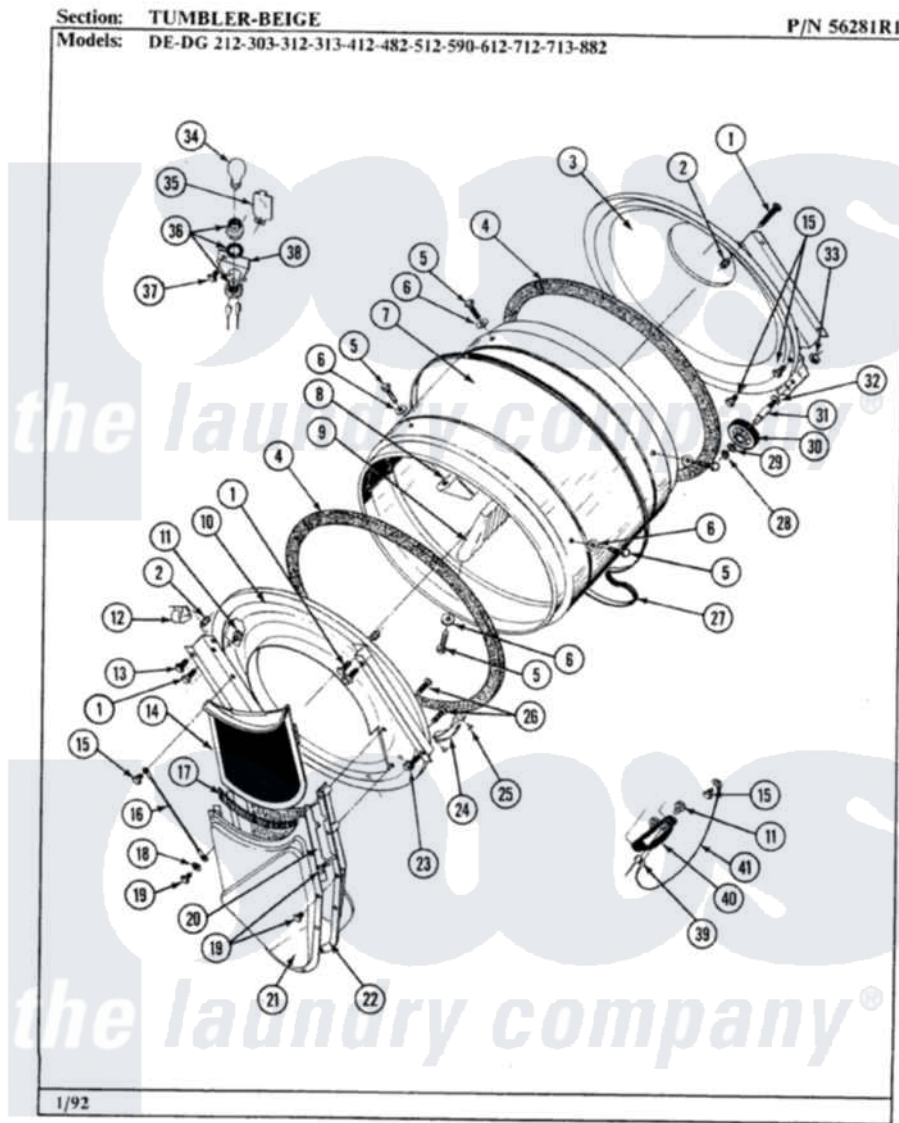

Maytag GDG490 08 - TUMBLER-BEIGE

34

Maytag [Residential Maytag GDG490 Dryer Parts](#) Parts Diagram 08 - TUMBLER-BEIGE
 Click on the part number to view part

Item	Original Part Number	Replaced By	Status	Part Description
1	313764		Not Available	SCREW
2	313915	31-3915		Tech Sheet
3	Y306660	33001106		Back, Tumbler
4	314820			Seal, Tumbler
5	Y310759			Screw, Tumbler Baffles
6	314158			Washer, Baffle To Tumbler
7	314802		Not Available	TUMBLER W/OUT BAFFLES
"	306663		Not Available	TUMBLER W/BAFFLES
8	314803	33001012		Baffle
9	314804	33001004		Baffle, Tall
10	306670		Not Available	TUMBLER FRONT----NA
12	Y310376			Clip, Door Switch Harness
13	Y313561			Screw----NA
14	Y306666	33001003		Screen, Lint
15	211294	90767		Screw, 8A X 3/8 HeX Washer Head Tapping
16	205810			Wire, Ground

17	Y313796		Lint Seal
18	310557		Washer
19	Y312961	W10116751	Screw
20	Y313795		Guide For Lint Screen
21	Y312964	Not Available	OUTLET DUCT - OUTER HALF
22	306656	Not Available	OUTLET DUCT & GRID ASSEMBLY
"	306657	Not Available	OUTLET DUCT & GRID
23	Y310632	1163839	Screw
24	306508		Tumbler Bearing Kit ----W
25	210720		Rivet, Bearing To Tumbler Frnt
26	Y314110	33002917	Screw, No.10-16
27	Y312959		Poly "V" Belt For Tumbler
28	410233	9703438	Ring-Retrn
29	312535		Washer, Vault Mounting Brk.
30	Y303373	12001541	Drum Roller/Washer Assembly--W
31	Y312948	6-3129480	Shaft- Tumbler
32	Y313347	312535	Washer, Vault Mounting Brk.
33	312538	33001443	Nut, Hex