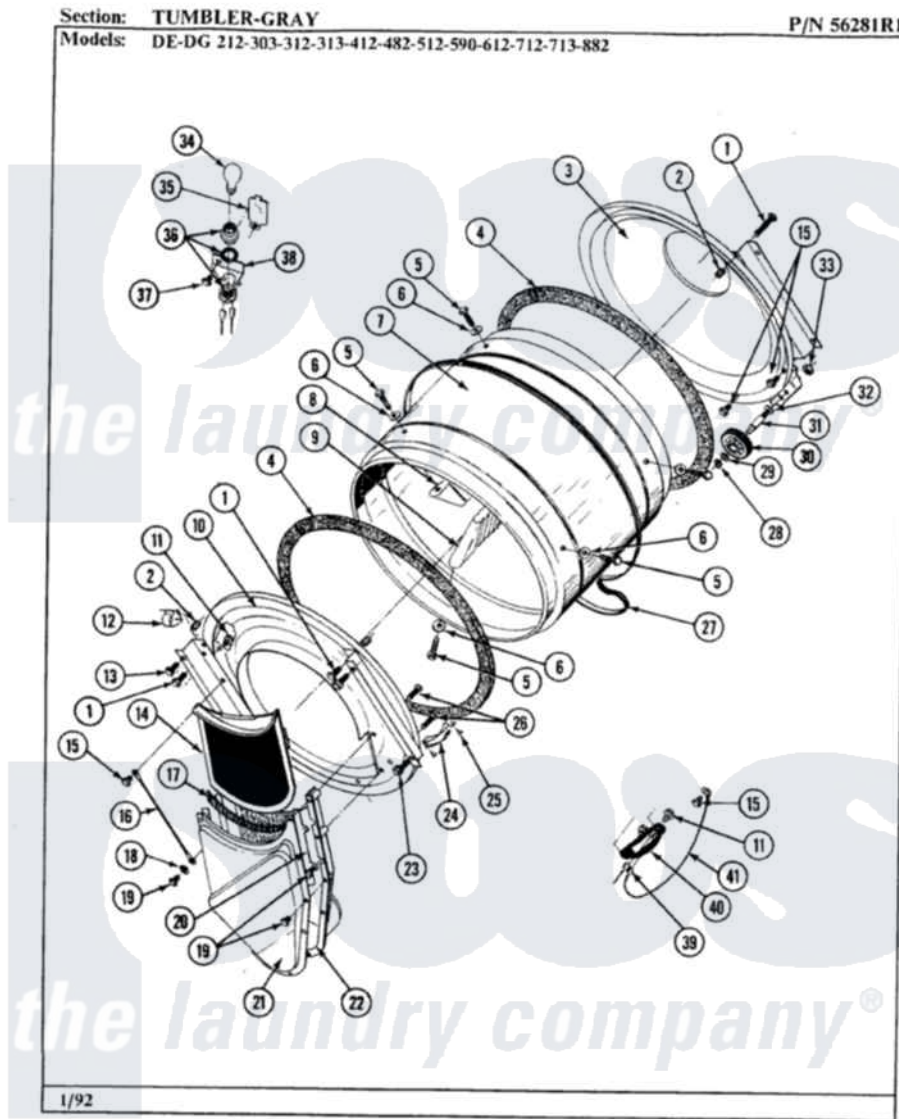

Maytag GDG490 09 - TUMBLER-GRAY

32

Maytag [Residential Maytag GDG490 Dryer Parts](#) Parts Diagram 09 - TUMBLER-GRAY
 Click on the part number to view part

Item	Original Part Number	Replaced By	Status	Part Description
1	313764		Not Available	SCREW
2	313915	31-3915		Tech Sheet
3	Y306660	33001106		Back, Tumbler
4	Y313541	33313541		Seal- Tumbler
5	Y310759			Screw, Tumbler Baffles
6	314158			Washer, Baffle To Tumbler
7	305187		Not Available	TUMBLER W/BAFFLES
"	Y314153		Not Available	TUMBLER No.
8	314154		Not Available	TUMBLER BAFFLE - SHORT
9	314155	33001004		Baffle, Tall
10	Y303815	33001231		Front- Tumbler
12	Y310376			Clip, Door Switch Harness
13	Y313561			Screw---NA
14	Y304388	33001003		Screen, Lint
15	211294	90767		Screw, 8A X 3/8 HeX Washer Head Tapping
16	205810			Wire, Ground

17	Y313796		Lint Seal
18	310557		Washer
19	Y312961	W10116751	Screw
20	Y313795		Guide For Lint Screen
21	Y312964	Not Available	OUTLET DUCT - OUTER HALF
22	Y304810	Not Available	OUTLET DUCT ASSEMBLY---S
23	Y310632	1163839	Screw
24	306508		Tumbler Bearing Kit ---W
25	210720		Rivet, Bearing To Tumbler Fmt
26	Y314110	33002917	Screw, No.10-16
27	Y312959		Poly "V" Belt For Tumbler
28	410233	9703438	Ring-Retrn
29	312535		Washer, Vault Mounting Brk.
30	Y303373	12001541	Drum Roller/Washer Assembly--W
31	Y312948	6-3129480	Shaft- Tumbler
32	Y313347	312535	Washer, Vault Mounting Brk.
33	312538	33001443	Nut, Hex