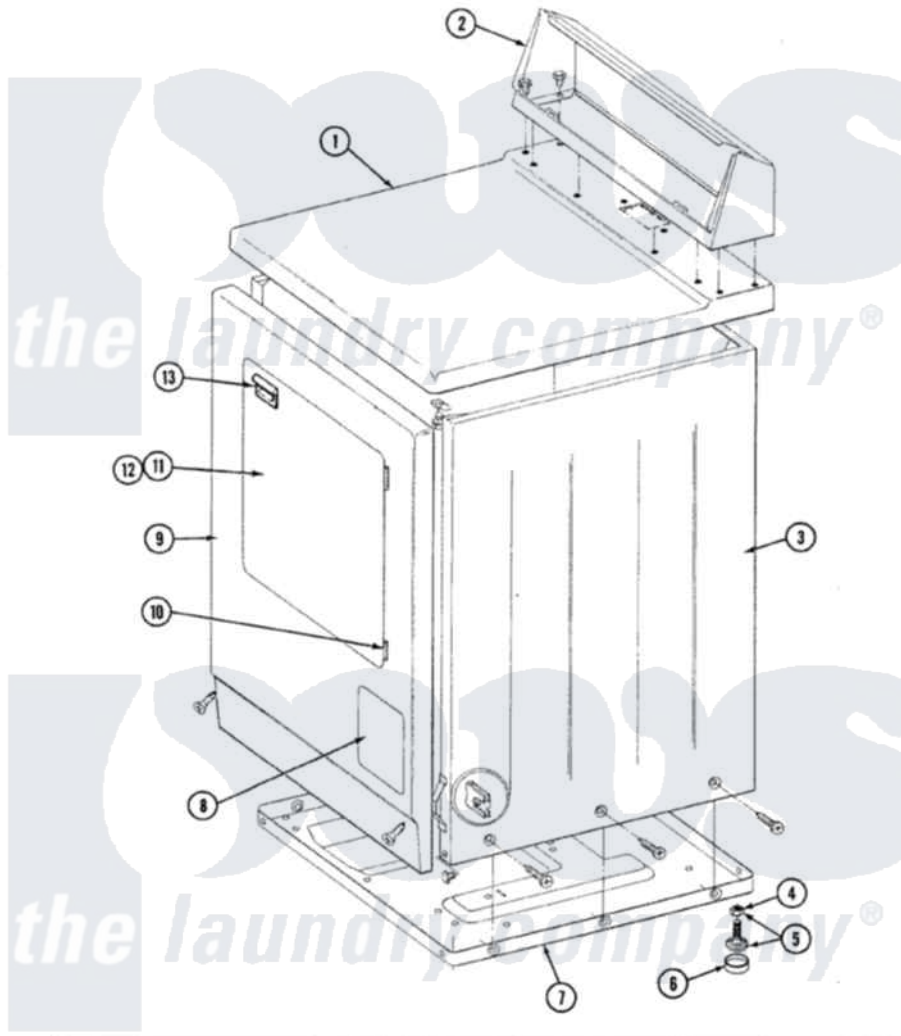

# Maytag GDG4910 03 - FRONT VIEW

SECTION: FRONT VIEW  
MODEL: DE-D6 MODELS

Issue Date: 6/90

56

Maytag [Residential Maytag GDG4910 Dryer Parts](#) Parts Diagram 03 - FRONT VIEW  
Click on the part number to view part

Item	Original Part Number	Replaced By	Status	Part Description
1	307104M		Not Available	TOP COVER ASSY
"	<a href="#">204445</a>			Screw And Fastener Assembly
2	305193M		Not Available	CONSOLE-HARVEST WHEAT
"	<a href="#">Y313559</a>			Screw
3	307124M		Not Available	CABINET ASSY HVT WHEAT
"	Y310632	<a href="#">1163839</a>		Screw
4	Y052740	<a href="#">62739</a>		Nut, Lock
5	<a href="#">Y305086</a>			Adjustable Leg And Nut
6	<a href="#">Y314137</a>			Foot, Rubber
7	Y303361		Not Available	BASE ASSY. (UPPER & LOWER)
8	302542M		Not Available	ACCESS DOOR-HARVEST WHEAT
9	307998M		Not Available	FRONT PANEL
10	307099	<a href="#">33001230</a>		Hinge, Door
11	307111M		Not Available	DOOR ASSY HVT WHEAT
12	314966M		Not Available	DOOR PANEL HVT WHEAT