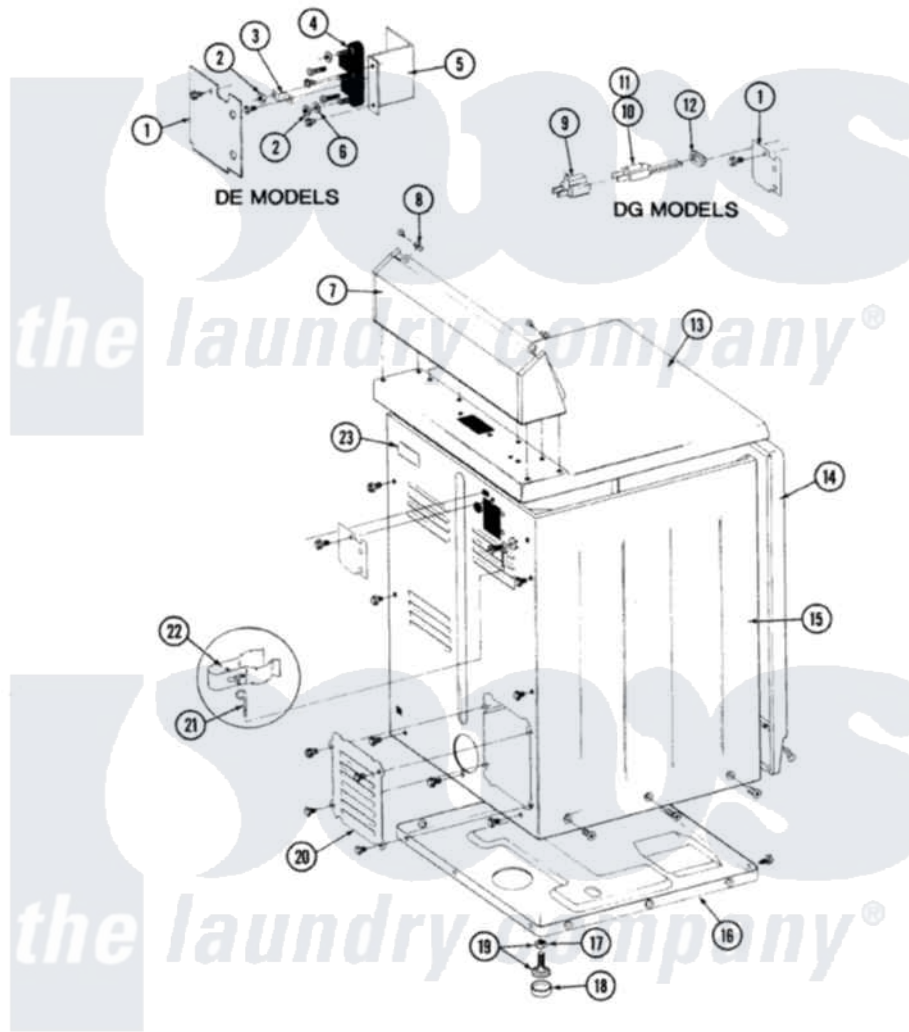

Maytag GDG4910 08 - REAR VIEW

SECTION: REAR VIEW
MODEL: DE-DG MODELS

Issue Date: 6/90

38

Maytag Residential Maytag GDG4910 Dryer Parts Parts Diagram 08 - REAR VIEW
Click on the part number to view part

Item	Original Part Number	Replaced By	Status	Part Description
1	Y312905		Not Available	COVER, TERMINAL
7	305193M		Not Available	CONSOLE-HARVEST WHEAT
8	215075			Fastener, Control Panel To Console
9	Y201808			Converter
10	302521		Not Available	CORD, POWER PART NOT USED-GAS MODELS ONLY
12	211881			Grommet, Cord Part Not Used-Gas Models Only
13	307104M		Not Available	TOP COVER ASSY
14	307998M		Not Available	FRONT PANEL
15	Y313561			Screw----NA
"	Y310632	1163839		Screw
"	307124M		Not Available	CABINET ASSY HVT WHEAT
16	Y303361		Not Available	BASE ASSY. (UPPER & LOWER)
17	Y052740	62739		Nut, Lock
18	Y314137			Foot, Rubber

19	Y305086		Adjustable Leg And Nut
20	Y312951	Not Available	ACCESS COVER, BACK
"	211294	90767	Screw, 8A X 3/8 HeX Washer Head Tapping
"	Y313559		Screw
21	311155		Ground Wire And Clamp
22	313122		Screw - Baffle To Tumbler
"	301548		Clamp, Ground Wire
23	214519		LABEL, ELECTRICAL INSTR. PART NOT USED-GAS MODELS ONLY