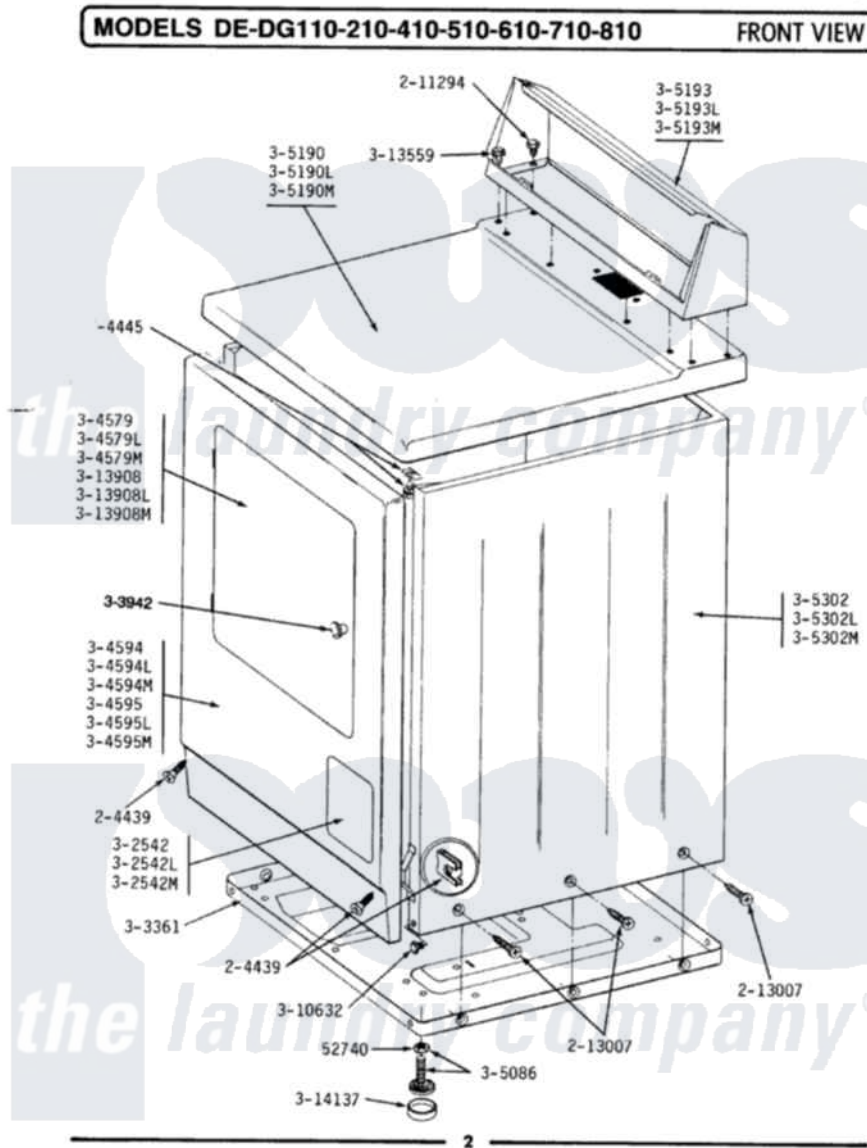

Maytag GDG510 03 - FRONT VIEW

Maytag [Residential Maytag GDG510 Dryer Parts](#) Parts Diagram 03 - FRONT VIEW
 Click on the part number to view part

Item	Original Part Number	Replaced By	Status	Part Description
1	Y052740	62739		Nut, Lock
2	204439			Screw And Fstner Assembly
3	204445			Screw And Fastener Assembly
4	211294	90767		Screw, 8A X 3/8 HeX Washer Head Tapping
5	213007			Xfor Cabinet See Cabinet, Back
8	302542M		Not Available	ACCESS DOOR-HARVEST WHEAT
9	Y303361		Not Available	BASE ASSY. (UPPER & LOWER)
12	304579M		Not Available	DOOR-HARVEST WHEAT
15	304594M	3369903		Dishrack
16	304595	3369903		Dishrack
17	304595L		Not Available	FRONT PANEL-ALMOND
18	304595M		Not Available	FRONT PANEL-HARVEST WHEAT
19	Y305086			Adjustable Leg And Nut

22	305190M	Not Available	TOP COVER-HARVEST WHEAT
25	305193M	Not Available	CONSOLE-HARVEST WHEAT
28	305302M	Not Available	CABINET-HARVEST WHEAT
29	303942	Not Available	KNOB AND SCREW
30	Y310632	1163839	Screw
31	Y313559		Screw
34	313908M	Not Available	DOOR PANEL-HARVEST WHEAT
35	Y314137		Foot, Rubber