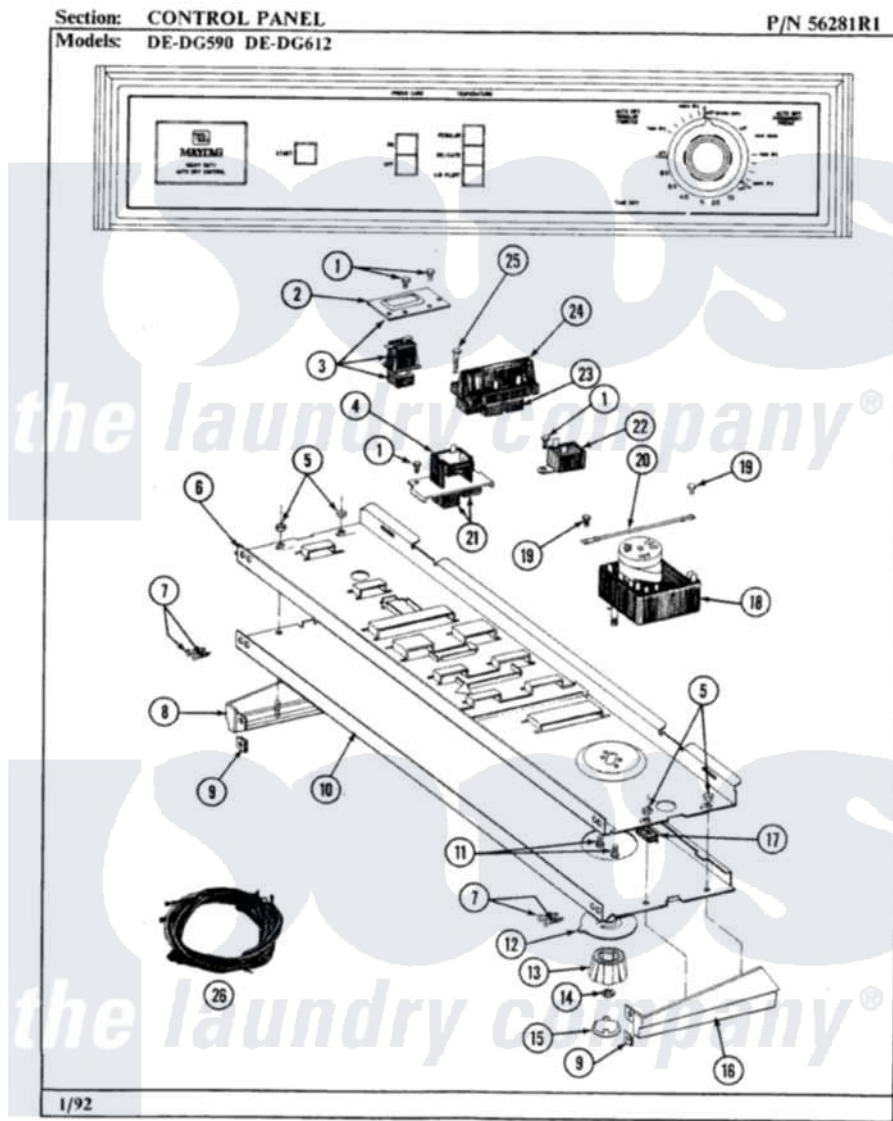

Maytag GDG590 01 - CONTROL PANEL

18

Maytag [Residential Maytag GDG590 Dryer Parts](#) Parts Diagram 01 - CONTROL PANEL
Click on the part number to view part

Item	Original Part Number	Replaced By	Status	Part Description
1	211168	W10139210		Screw, 8-18 X 5/16
2	314177		Not Available	BRACKET FOR START SWITCH
3	306533			Switch, Push/To/Start W/Bkt
4	305950		Not Available	DRYNESS-PRESS CARE SWITCH
5	214872			Palnut, End Cap Note: Nut, Lamp Holder
6	314184			Back Up Plate
7	210932			Screw, No.8 X 9/16 Ctsk Note: Screw, Inlet Duct
8	214815			End Cap F/Control Panel-LH
9	214894			Fastener, End Cap
10	305885	306385		Control Panel
"	306385			Control Panel
11	910708	488234		Screw 8-32 X 1/4
12	314422	33001500		Dial, Timer Indicator
13	314421			Knob For Timer

14	312273		Nut, Control Knob
15	215164	Not Available	CAP FOR KNOB
16	214816		End Cap F/Control Panel-RH
17	214897		Pad, Control Panel
18	305207		Timer
19	211294	90767	Screw, 8A X 3/8 HeX Washer Head Tapping
20	204807		Ground Wire, Supp. Plte To Top Cover
21	215210		Button For Switch
22	305205	694419	Mini-Buzzer
23	215211		Button For Switch
24	305958	Not Available	TEMPERATURE SWITCH
25	213117	67006908	Screw, Ice Rack
26	306428	Not Available	MAIN WIRE HARNESS
"	306802		Wire Harness