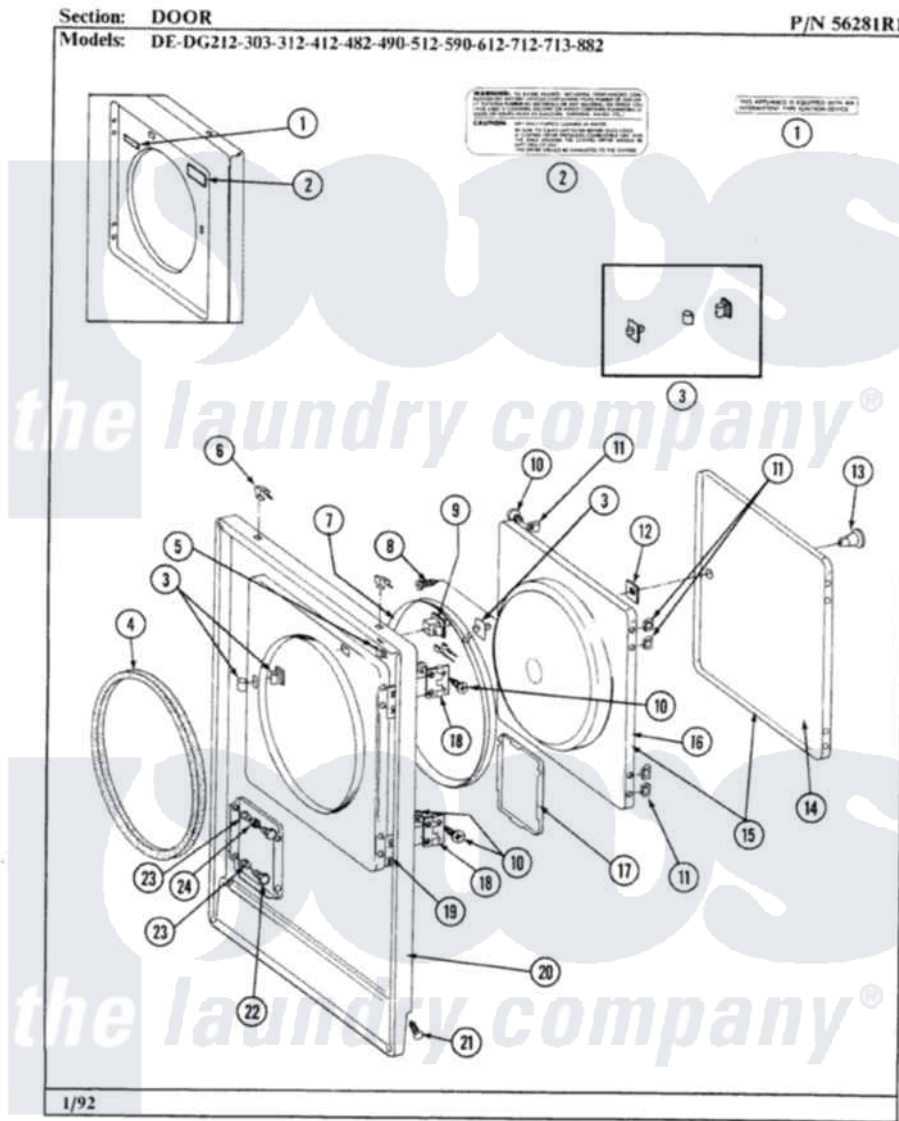

Maytag GDG590 02 - DOOR

Maytag [Residential Maytag GDG590 Dryer Parts](#) Parts Diagram 02 - DOOR
 Click on the part number to view part

Item	Original Part Number	Replaced By	Status	Part Description
1	314119		Not Available	GAS IGNITION LABEL
2	Y313927			INSTRUCTION LABEL
3	306436			Door Latch Kit--W
4	314286			Seal For Front Panel
5	Y310376			Clip, Door Switch Harness
6	212982	22001650		Fastener, Spring
7	314077			Door Seal
8	314347	400021-1		Screw
9	Y305753	W10169313		Switch-Dor
10	Y314062			Screw, Door Hinge And Panel
11	Y313910			Clip, Door Liner To Outer Panel
12	Y313911			Door Strike Retainer
13	303942		Not Available	KNOB AND SCREW
14	313908M		Not Available	DOOR PANEL-HARVEST WHEAT
15	304579M		Not Available	DOOR-HARVEST WHEAT

"	306668M		Not Available	DOOR, HARVEST WHEAT
16	305835		Not Available	INNER DOOR WITH KNOB & SCRE
"	306676		Not Available	INNER DOOR WITH KNOB
17	302542M		Not Available	ACCESS DOOR-HARVEST WHEAT
18	Y304577	33001230		Hinge, Door
19	Y313907			Fastener, Twin
20	304594M	3369903		Dishrack
21	204439			Screw And Fstner Assembly
22	212949	22001866		Screw, Relay
23	312301		Not Available	BUSHING FOR ACCESS STUD
24	312369			Sleeve, Access Panel Stud Part Not Used