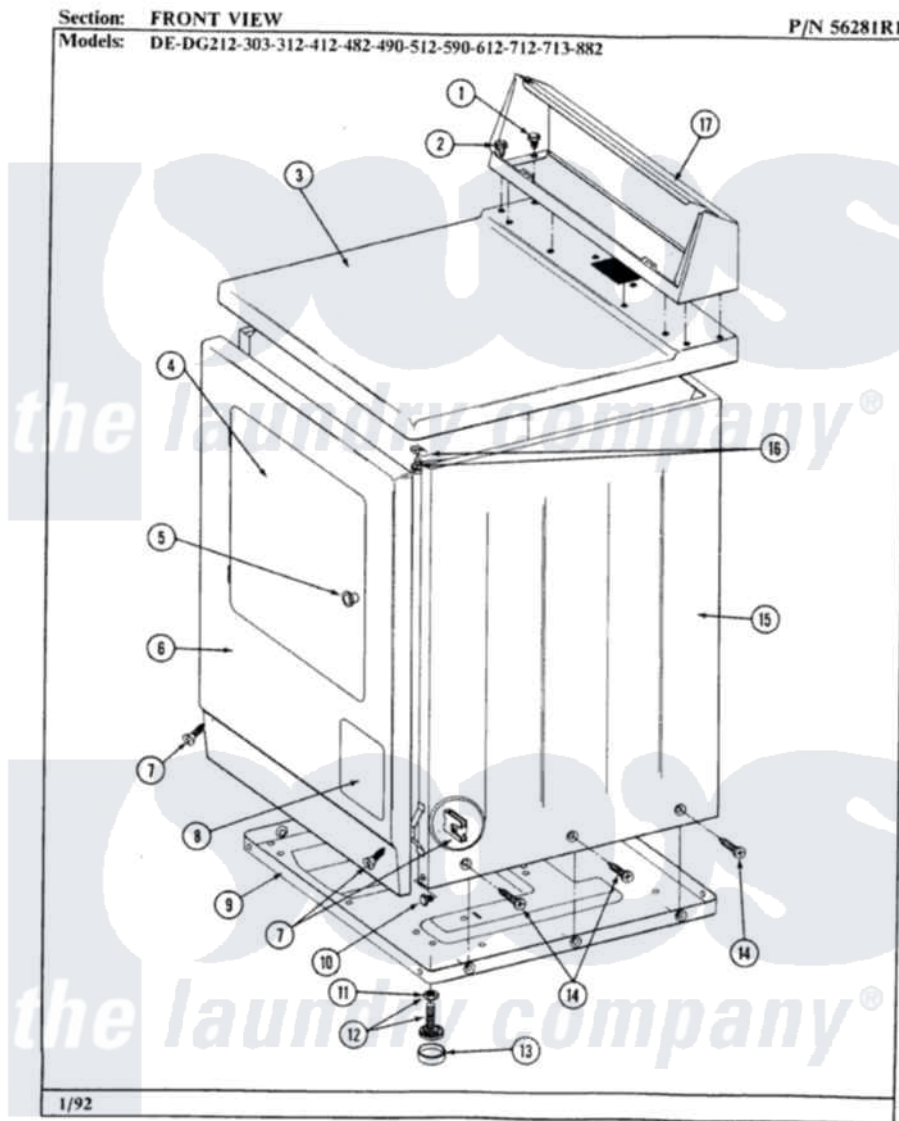

Maytag GDG590 03 - FRONT VIEW

26

Maytag [Residential Maytag GDG590 Dryer Parts](#) Parts Diagram 03 - FRONT VIEW
 Click on the part number to view part

| Item | Original Part Number | Replaced By | Status | Part Description |
|------|-------------------------|-------------------------|---------------|--------------------------------|
| 1 | 211194 | | Not Available | LOCK WASHER |
| 2 | Y313559 | | | Screw |
| 3 | 307104M | | Not Available | TOP COVER ASSY |
| 4 | 306668M | | Not Available | DOOR, HARVEST WHEAT |
| 5 | 303942 | | Not Available | KNOB AND SCREW |
| 6 | 304594M | 3369903 | | Dishrack |
| 7 | 204439 | | | Screw And Fstner Assembly |
| 8 | 302542M | | Not Available | ACCESS DOOR-HARVEST WHEAT |
| 9 | Y303361 | | Not Available | BASE ASSY. (UPPER & LOWER) |
| 10 | Y310632 | 1163839 | | Screw |
| 11 | Y052740 | 62739 | | Nut, Lock |
| 12 | Y305086 | | | Adjustable Leg And Nut |
| 13 | Y314137 | | | Foot, Rubber |
| 14 | 213007 | | | Xfor Cabinet See Cabinet, Back |

| | | | |
|----|------------------------|---------------|-----------------------------|
| 15 | 305302M | Not Available | CABINET-HARVEST WHEAT |
| 16 | 204445 | | Screw And Fastener Assembly |
| 17 | 305193M | Not Available | CONSOLE-HARVEST WHEAT |