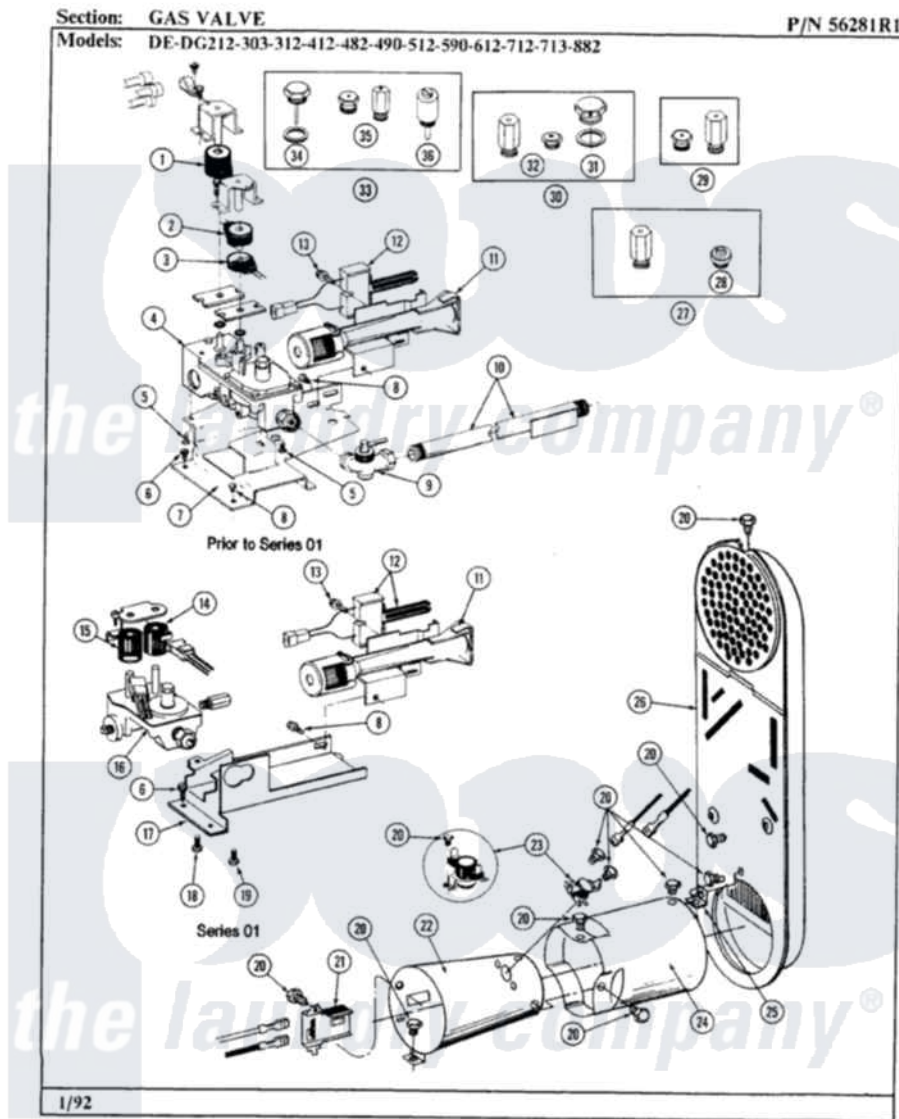

# Maytag GDG590 04 - GAS VALVE

38

Maytag [Residential Maytag GDG590 Dryer Parts](#) Parts Diagram 04 - GAS VALVE

[Click on the part number to view part](#)

Item	Original Part Number	Replaced By	Status	Part Description
1	<a href="#">305603</a>			Secondary Coil
2	<a href="#">305604</a>			Holding Coil
3	<a href="#">305605</a>			Booster Coil
4	<a href="#">W10116794</a>			Gas Valve
5	<a href="#">211410</a>			Screw, HeX Head No.8 X 3/8 Inch
6	<a href="#">Y313561</a>			Screw---NA
7	<a href="#">312929</a>			Gas Valve Bracket
8	Y310632	<a href="#">1163839</a>		Screw
9	<a href="#">Y303349</a>			Angle Shut-Off, Gas Valve
10	Y303383	<a href="#">33001735</a>		Pipe And Bracket Assembly Series 18 Not Needed Use Vavle
11	304974	<a href="#">33002793</a>		Burner Assembly
12	304970	<a href="#">4391996</a>		Ignitor
13	<a href="#">304971</a>			Screw Note: Screw, Igniter
14	306105	<a href="#">694540</a>		Coil, 60 Hz