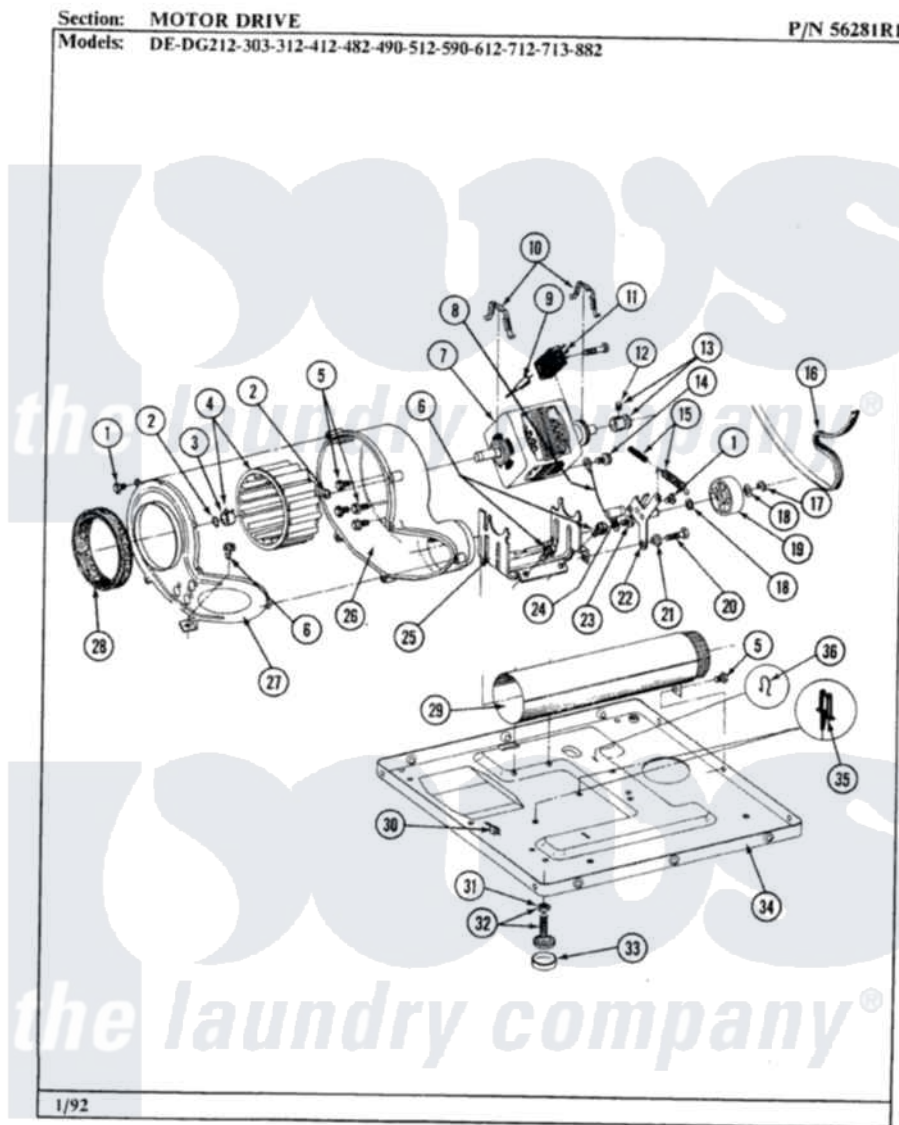

Maytag GDG590 05 - MOTOR DRIVE

-40-

Maytag [Residential Maytag GDG590 Dryer Parts](#) Parts Diagram 05 - MOTOR DRIVE
 Click on the part number to view part

Item	Original Part Number	Replaced By	Status	Part Description
1	Y312961	W10116751		Screw
2	410233	9703438		Ring-Retrn
3	312967			Clamp, Blower Housing
4	Y303836			Blower Wheel Assembly And Clamp
5	Y310632	1163839		Screw
6	Y313561			Screw---NA
7	Y303358	W10410999		Motor-Drive
8	901220			Ground Wire
9	306448		Not Available	WIRE
10	Y015825			Clip, Motor To Motor Support
11	Y303877		Not Available	SWITCH, MOTOR EXTERNAL START No.303358-2, No.303358-4, 303358-7
"	Y303879			Switch, Motor External Start
"	306207		Not Available	(PROD. No.303358-8 & No.303358-9)
12	Y053241			Set Screw, Motor Pulley

13	Y305185	6-3051850	Pulley- MO
14	910343	488234	Screw 8-32 X 1/4
15	Y303945		IDLER SPRING ASSY. W/PLUG
16	Y312959		Poly "V" Belt For Tumbler
17	312958	354987	Ring, Retaining
18	Y312527		Washer, Idler Shaft
19	Y303705	6-3037050	Pulley- ID
20	Y014874		Screw, Idler Arm And Sleeve
21	Y312894	315772	Sleeve, Idler Arm
22	Y303363	6-3033630	Idler Arm
23	211294	90767	Screw, 8A X 3/8 HeX Washer Head Tapping
24	Y313582	W10116756	Spacer
25	312897		Not Available
26	Y312893		SUPPORT, MOTOR
27	314846		Housing, Blower
"	Y312895		Not Available
28	Y312901		COVER FOR BLOWER---NA
29	Y303442		Seal, Housing Cover
30	Y310376		EXHAUST DUCT ASSEMBLY
31	Y052740	62739	Clip, Door Switch Harness
32	Y305086		Nut, Lock
33	Y314137		Adjustable Leg And Nut
34	Y303361		Not Available
35	Y313262	W10116752	Foot, Rubber
36	410490		BASE ASSY. (UPPER & LOWER)
			Retainer-
			Spring, Retainer Wire Harness