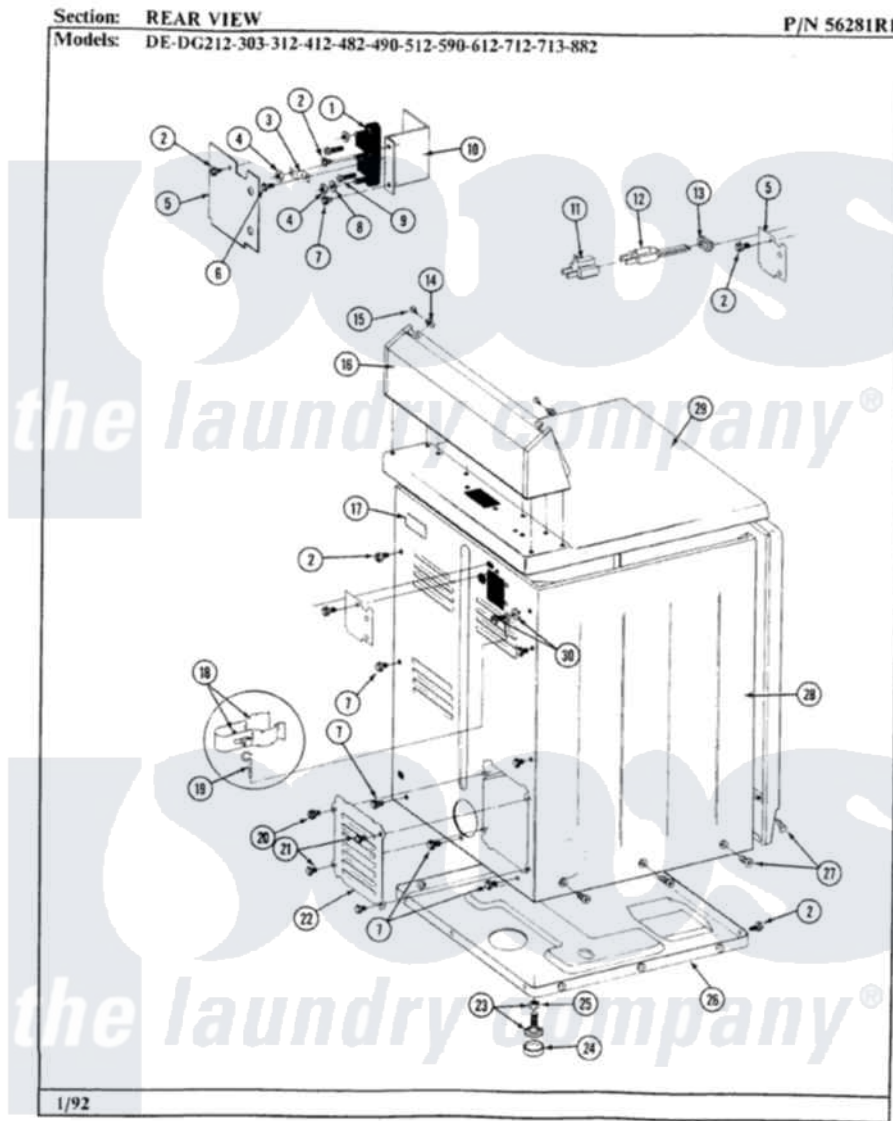

Maytag GDG590 07 - REAR VIEW

28

Maytag [Residential Maytag GDG590 Dryer Parts](#) Parts Diagram 07 - REAR VIEW
 Click on the part number to view part

Item	Original Part Number	Replaced By	Status	Part Description
2	Y313561			Screw---NA
5	Y312905		Not Available	COVER, TERMINAL
7	Y310632	1163839		Screw
11	Y201808			Converter
12	302521		Not Available	CORD, POWER PART NOT USED-GAS MODELS ONLY
13	211881			Grommet, Cord Part Not Used-Gas Models Only
14	215075			Fastener, Control Panel To Console
15	210932			Screw, No.8 X 9/16 Ctsk Note: Screw, Inlet Duct
16	305193M		Not Available	CONSOLE-HARVEST WHEAT
17	214519			LABEL, ELECTRICAL INSTR. PART NOT USED-GAS MODELS ONLY
18	301548			Clamp, Ground Wire
19	311155			Ground Wire And Clamp
20	Y313559			Screw

21	211294	90767	Screw, 8A X 3/8 HeX Washer Head Tapping
22	Y312951	Not Available	ACCESS COVER, BACK
23	Y305086		Adjustable Leg And Nut
24	Y314137		Foot, Rubber
25	Y052740	62739	Nut, Lock
26	Y303361	Not Available	BASE ASSY. (UPPER & LOWER)
27	213007		Xfor Cabinet See Cabinet, Back
28	305193M	Not Available	CONSOLE-HARVEST WHEAT
29	307104M	Not Available	TOP COVER ASSY
30	303846	22003781	Screw, Ground Strap