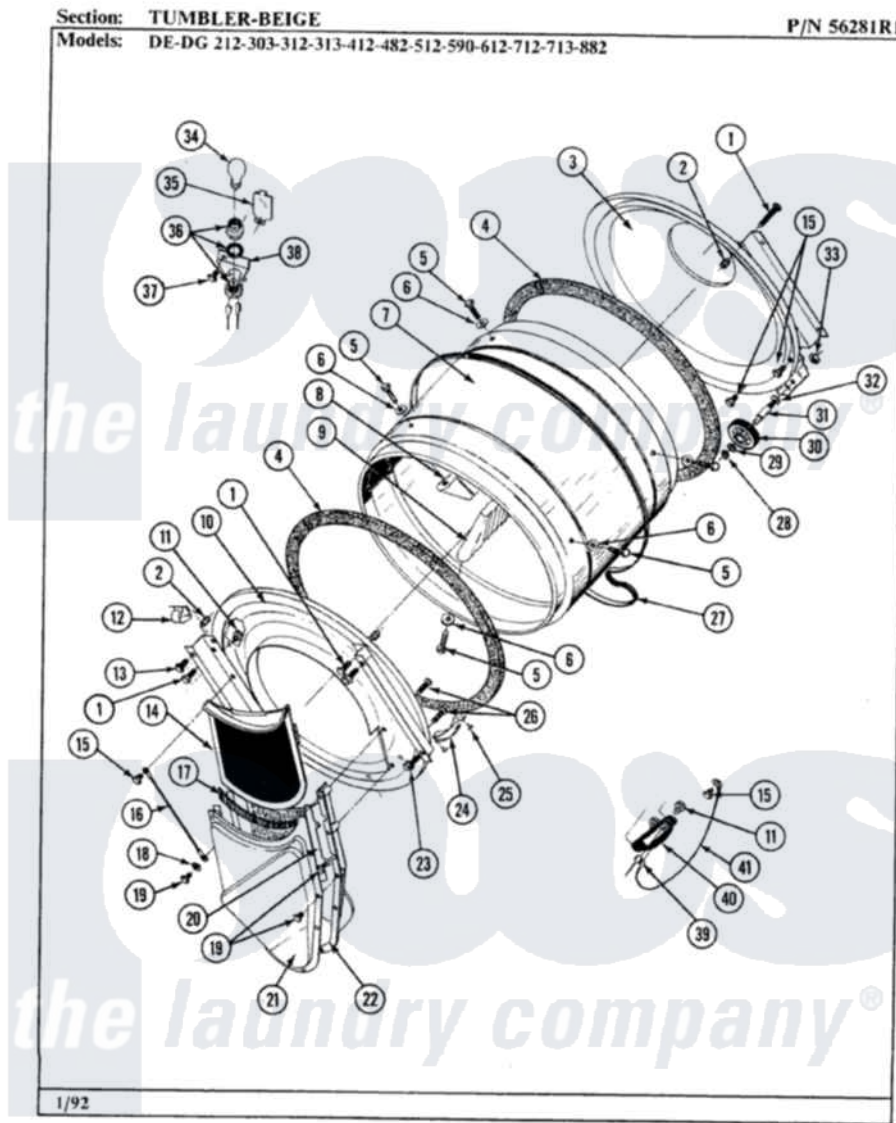

Maytag GDG590 08 - TUMBLER-BEIGE

34

Maytag [Residential Maytag GDG590 Dryer Parts](#) Parts Diagram 08 - TUMBLER-BEIGE
 Click on the part number to view part

Item	Original Part Number	Replaced By	Status	Part Description
1	313764		Not Available	SCREW
2	313915	31-3915		Tech Sheet
3	Y306660	33001106		Back, Tumbler
4	314820			Seal, Tumbler
5	Y310759			Screw, Tumbler Baffles
6	314158			Washer, Baffle To Tumbler
7	314802		Not Available	TUMBLER W/OUT BAFFLES
"	306663		Not Available	TUMBLER W/BAFFLES
8	314803	33001012		Baffle
9	314804	33001004		Baffle, Tall
10	306670		Not Available	TUMBLER FRONT----NA
12	Y310376			Clip, Door Switch Harness
13	Y313561			Screw----NA
14	Y306666	33001003		Screen, Lint
15	211294	90767		Screw, 8A X 3/8 HeX Washer Head Tapping
16	205810			Wire, Ground

17	Y313796		Lint Seal
18	310557		Washer
19	Y312961	W10116751	Screw
20	Y313795		Guide For Lint Screen
21	Y312964	Not Available	OUTLET DUCT - OUTER HALF
22	306656	Not Available	OUTLET DUCT & GRID ASSEMBLY
"	306657	Not Available	OUTLET DUCT & GRID
23	Y310632	1163839	Screw
24	306508		Tumbler Bearing Kit ----W
25	210720		Rivet, Bearing To Tumbler Fmt
26	Y314110	33002917	Screw, No.10-16
27	Y312959		Poly "V" Belt For Tumbler
28	410233	9703438	Ring-Retrn
29	312535		Washer, Vault Mounting Brk.
30	Y303373	12001541	Drum Roller/Washer Assembly--W
31	Y312948	6-3129480	Shaft- Tumbler
32	Y313347	312535	Washer, Vault Mounting Brk.
33	312538	33001443	Nut, Hex