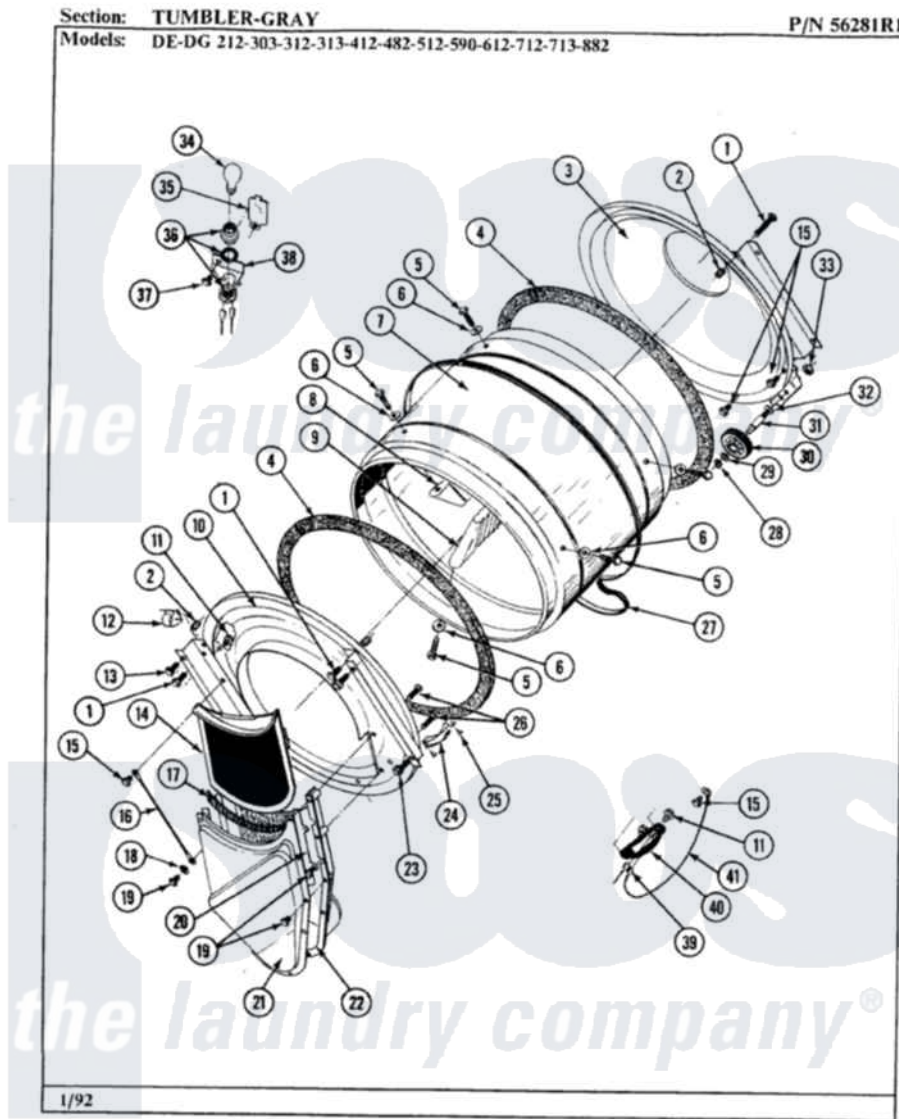

# Maytag GDG590 09 - TUMBLER-GRAY

32

Maytag Residential Maytag GDG590 Dryer Parts Parts Diagram 09 - TUMBLER-GRAY  
 Click on the part number to view part

Item	Original Part Number	Replaced By	Status	Part Description
1	313764		Not Available	SCREW
2	313915	<a href="#">31-3915</a>		Tech Sheet
3	Y306660	<a href="#">33001106</a>		Back, Tumbler
4	Y313541	<a href="#">33313541</a>		Seal- Tumbler
5	<a href="#">Y310759</a>			Screw, Tumbler Baffles
6	<a href="#">314158</a>			Washer, Baffle To Tumbler
7	305187		Not Available	TUMBLER W/BAFFLES
"	Y314153		Not Available	TUMBLER No.
8	314154		Not Available	TUMBLER BAFFLE - SHORT
9	314155	<a href="#">33001004</a>		Baffle, Tall
10	Y303815	<a href="#">33001231</a>		Front- Tumbler
12	<a href="#">Y310376</a>			Clip, Door Switch Harness
13	<a href="#">Y313561</a>			Screw---NA
14	Y304388	<a href="#">33001003</a>		Screen, Lint
15	211294	<a href="#">90767</a>		Screw, 8A X 3/8 HeX Washer Head Tapping
16	<a href="#">205810</a>			Wire, Ground

17	<a href="#">Y313796</a>		Lint Seal
18	<a href="#">310557</a>		Washer
19	Y312961	<a href="#">W10116751</a>	Screw
20	<a href="#">Y313795</a>		Guide For Lint Screen
21	Y312964	Not Available	OUTLET DUCT - OUTER HALF
22	Y304810	Not Available	OUTLET DUCT ASSEMBLY---S
23	Y310632	<a href="#">1163839</a>	Screw
24	<a href="#">306508</a>		Tumbler Bearing Kit ---W
25	<a href="#">210720</a>		Rivet, Bearing To Tumbler Fmt
26	Y314110	<a href="#">33002917</a>	Screw, No.10-16
27	<a href="#">Y312959</a>		Poly "V" Belt For Tumbler
28	410233	<a href="#">9703438</a>	Ring-Retrn
29	<a href="#">312535</a>		Washer, Vault Mounting Brk.
30	Y303373	<a href="#">12001541</a>	Drum Roller/Washer Assembly--W
31	Y312948	<a href="#">6-3129480</a>	Shaft- Tumbler
32	Y313347	<a href="#">312535</a>	Washer, Vault Mounting Brk.
33	312538	<a href="#">33001443</a>	Nut, Hex