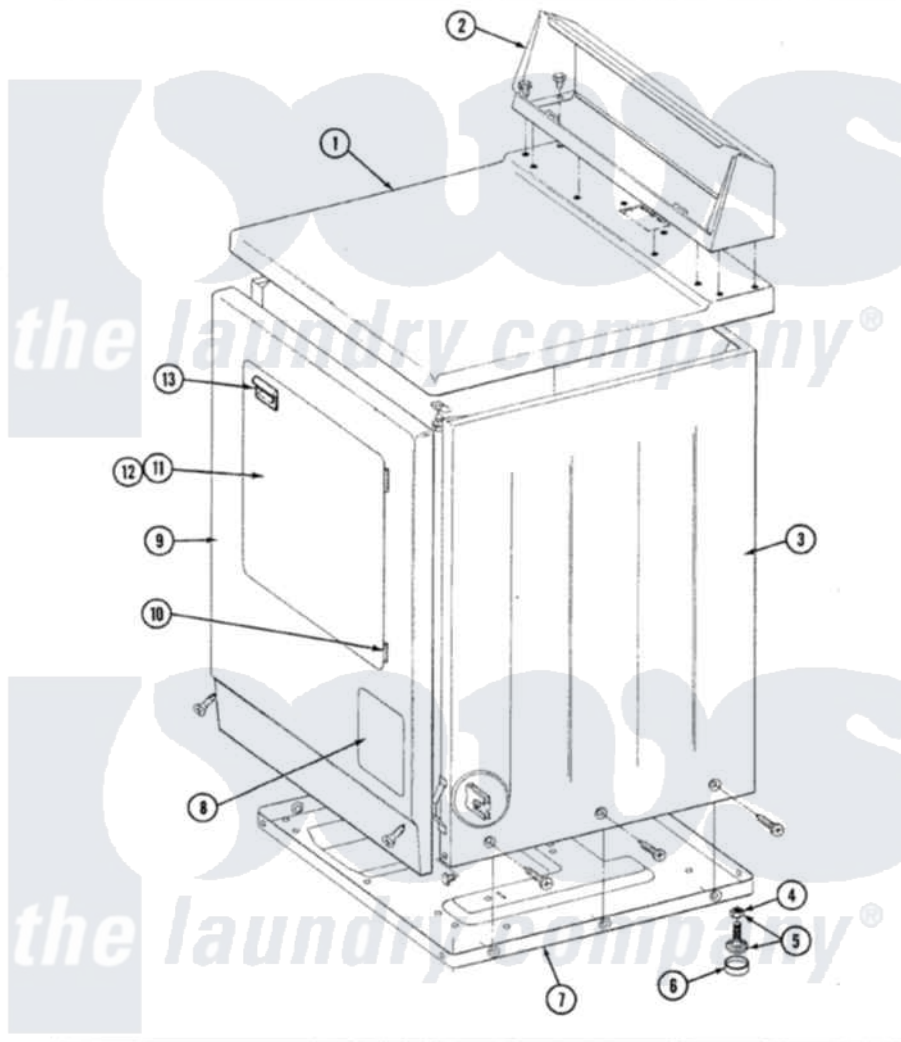

Maytag GDG5910 03 - FRONT VIEW

SECTION: FRONT VIEW
MODEL: DE-D6 MODELS

Issue Date: 6/90

56

Maytag [Residential Maytag GDG5910 Dryer Parts](#) Parts Diagram 03 - FRONT VIEW
Click on the part number to view part

Item	Original Part Number	Replaced By	Status	Part Description
1	307104M		Not Available	TOP COVER ASSY
"	204445			Screw And Fastener Assembly
2	305193M		Not Available	CONSOLE-HARVEST WHEAT
"	Y313559			Screw
3	307124M		Not Available	CABINET ASSY HVT WHEAT
"	Y310632	1163839		Screw
4	Y052740	62739		Nut, Lock
5	Y305086			Adjustable Leg And Nut
6	Y314137			Foot, Rubber
7	Y303361		Not Available	BASE ASSY. (UPPER & LOWER)
8	302542M		Not Available	ACCESS DOOR-HARVEST WHEAT
9	307998M		Not Available	FRONT PANEL
10	307099	33001230		Hinge, Door
11	307111M		Not Available	DOOR ASSY HVT WHEAT
12	314966M		Not Available	DOOR PANEL HVT WHEAT