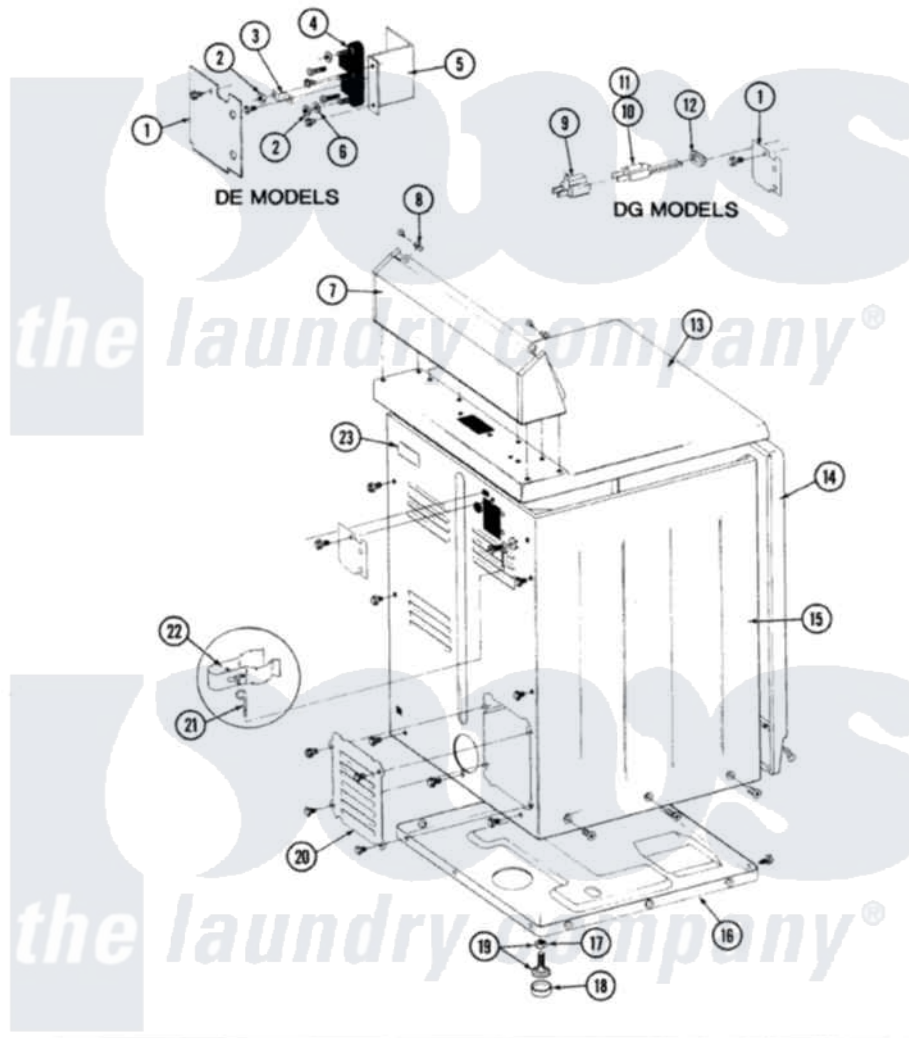

Maytag GDG5910 08 - REAR VIEW

SECTION: REAR VIEW
MODEL: DE-DG MODELS

Issue Date: 6/90

38

Maytag [Residential Maytag GDG5910 Dryer Parts](#) Parts Diagram 08 - REAR VIEW
Click on the part number to view part

| Item | Original Part Number | Replaced By | Status | Part Description |
|------|-------------------------|-------------------------|---------------|---|
| 1 | Y312905 | | Not Available | COVER, TERMINAL |
| 7 | 305193M | | Not Available | CONSOLE-HARVEST WHEAT |
| 8 | 215075 | | | Fastener, Control Panel To Console |
| 9 | Y201808 | | | Converter |
| 10 | 302521 | | Not Available | CORD, POWER PART NOT USED-GAS MODELS ONLY |
| 12 | 211881 | | | Grommet, Cord Part Not Used-Gas Models Only |
| 13 | 307104M | | Not Available | TOP COVER ASSY |
| 14 | 307998M | | Not Available | FRONT PANEL |
| 15 | Y313561 | | | Screw----NA |
| " | Y310632 | 1163839 | | Screw |
| " | 307124M | | Not Available | CABINET ASSY HVT WHEAT |
| 16 | Y303361 | | Not Available | BASE ASSY. (UPPER & LOWER) |
| 17 | Y052740 | 62739 | | Nut, Lock |
| 18 | Y314137 | | | Foot, Rubber |

| | | | |
|----|-------------------------|-----------------------|--|
| 19 | Y305086 | | Adjustable Leg And Nut |
| 20 | Y312951 | Not Available | ACCESS COVER, BACK |
| " | 211294 | 90767 | Screw, 8A X 3/8 HeX Washer Head Tapping |
| " | Y313559 | | Screw |
| 21 | 311155 | | Ground Wire And Clamp |
| 22 | 313122 | | Screw - Baffle To Tumbler |
| " | 301548 | | Clamp, Ground Wire |
| 23 | 214519 | | LABEL, ELECTRICAL INSTR. PART NOT USED-GAS MODELS ONLY |