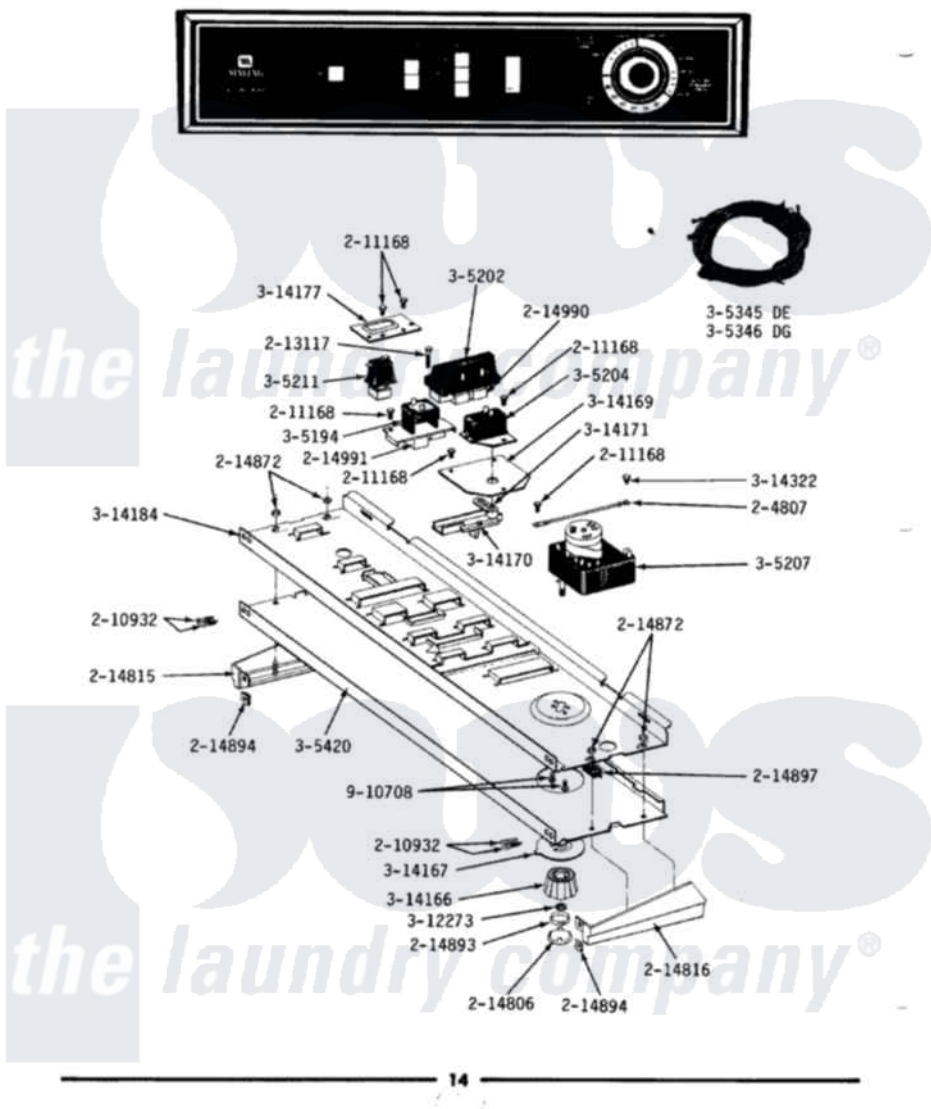

# Maytag GDG610 01 - CONTROL PANEL

**MODEL DE-DG610 CONTROL PANEL**

Maytag [Residential Maytag GDG610 Dryer Parts](#) Parts Diagram 01 - CONTROL PANEL  
 Click on the part number to view part

Item	Original Part Number	Replaced By	Status	Part Description
1	<a href="#">204807</a>			Ground Wire, Supp. Plte To Top Cover
2	<a href="#">210932</a>			Screw, No.8 X 9/16 Ctsk Note: Screw, Inlet Duct
3	211168	<a href="#">W10139210</a>		Screw, 8-18 X 5/16
4	213117	<a href="#">67006908</a>		Screw, Ice Rack
5	214806		Not Available	CAP FOR TIMER KNOB
6	<a href="#">214815</a>			End Cap F/Control Panel-LH
7	<a href="#">214816</a>			End Cap F/Control Panel-RH
8	<a href="#">214872</a>			Palnut, End Cap Note: Nut, Lamp Holder
9	214893		Not Available	DETENT RING F/TIMER KNOB CA
10	<a href="#">214894</a>			Fastener, End Cap
11	<a href="#">214897</a>			Pad, Control Panel
12	<a href="#">214990</a>			Button For Switch
13	<a href="#">214991</a>			Button For Switch
14	305104		Not Available	DRYNESS OR PRESS CARE

14	<a href="#">305194</a>	Not Available	SWITCH
15	305202	Not Available	TEMPERATURE SELECTOR SWITCH
16	Y305204	Not Available	BUZZER - ADJUSTABLE
17	<a href="#">305207</a>		Timer
18	<a href="#">305211</a>		Push To Start Switch
19	305345	Not Available	MAIN WIRE HARNESS
20	305346	Not Available	MAIN WIRE HARNESS
21	<a href="#">305420</a>		Control Panel
22	<a href="#">312273</a>		Nut, Control Knob
23	<a href="#">Y314166</a>		Knob For Timer
24	314167	Not Available	TIMER DIAL INDICATOR
25	314169	<a href="#">313610</a>	Hndle-Door
26	314170	<a href="#">31-4170</a>	Tech Sheet
27	314171	Not Available	PIVOT ARM FOR BUZZER
28	314177	Not Available	BRACKET FOR START SWITCH
29	<a href="#">314184</a>		Back Up Plate
30	Y314322	<a href="#">211251</a>	Screw, Transformer
31	910708	<a href="#">488234</a>	Screw 8-32 X 1/4