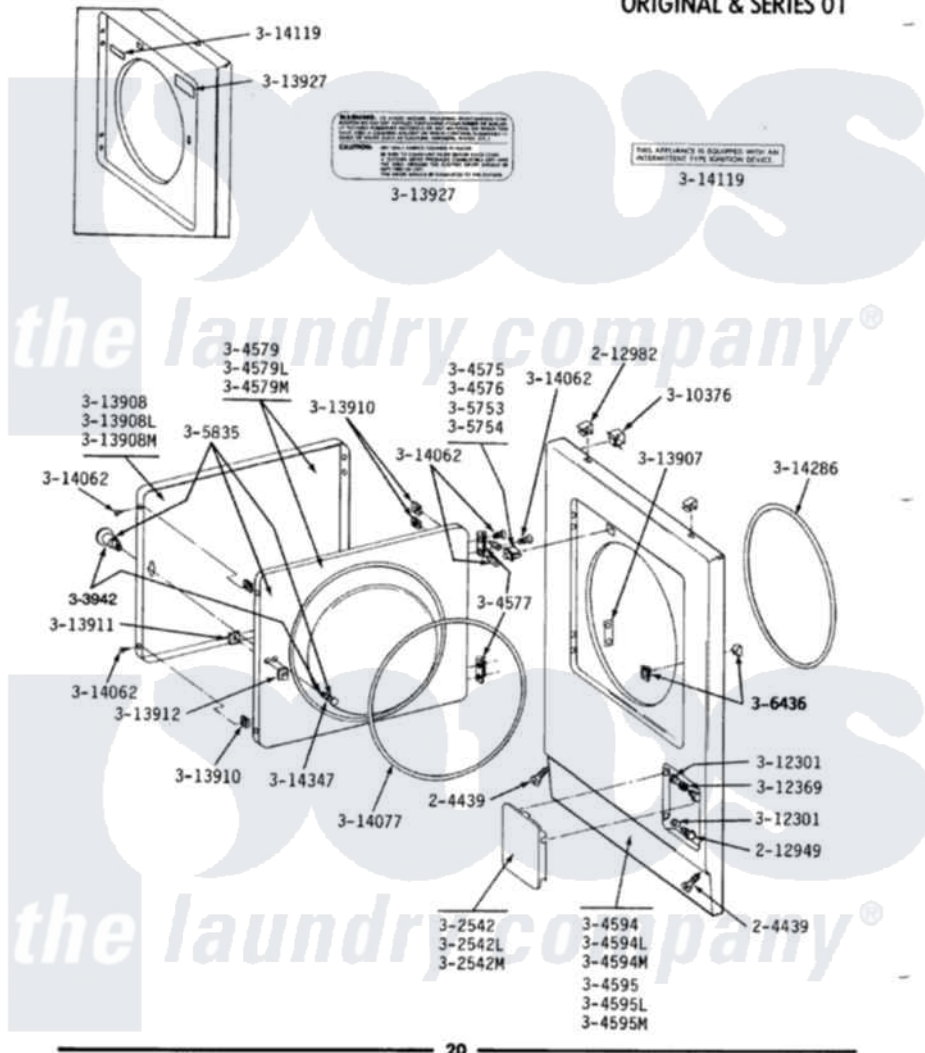

Maytag GDG610 02 - FRONT PANEL & DOOR ASSEMBLY

MODELS DE-DG110-210-410-510-610-710-810

**FRONT PANEL & DOOR ASSEMBLY
ORIGINAL & SERIES 01**

Maytag Residential Maytag GDG610 Dryer Parts Parts Diagram 02 - FRONT PANEL & DOOR ASSEMBLY
Click on the part number to view part

Item	Original Part Number	Replaced By	Status	Part Description
1	204439			Screw And Fstner Assembly
2	212949	22001866		Screw, Relay
3	212982	22001650		Fastener, Spring
6	302542M		Not Available	ACCESS DOOR-HARVEST WHEAT
7	Y304575	W10169313		Switch-Dor
8	Y304576	W10169313		Switch-Dor
9	Y304577	33001230		Hinge, Door
10	306436			Door Latch Kit-W
13	304579M		Not Available	DOOR-HARVEST WHEAT
16	304594M	3369903		Dishrack
20	Y305753	W10169313		Switch-Dor
21	Y305754	W10169313		Switch-Dor
22	305835		Not Available	INNER DOOR WITH KNOB & SCRE
23	303942		Not Available	KNOB AND SCREW
24	Y310376			Clip, Door Switch Harness

25	312301	Not Available	BUSHING FOR ACCESS STUD
26	312369		Sleeve, Access Panel Stud Part Not Used
27	Y313907		Fastener, Twin
30	313908M	Not Available	DOOR PANEL-HARVEST WHEAT
31	Y313910		Clip, Door Liner To Outer Panel
32	Y313911		Door Strike Retainer
33	Y313912	306436	Door Latch Kit-W
34	Y313927		INSTRUCTION LABEL
35	Y314062		Screw, Door Hinge And Panel
36	314077		Door Seal
37	314119	Not Available	GAS IGNITION LABEL
38	314286		Seal For Front Panel
39	314347	400021-1	Screw