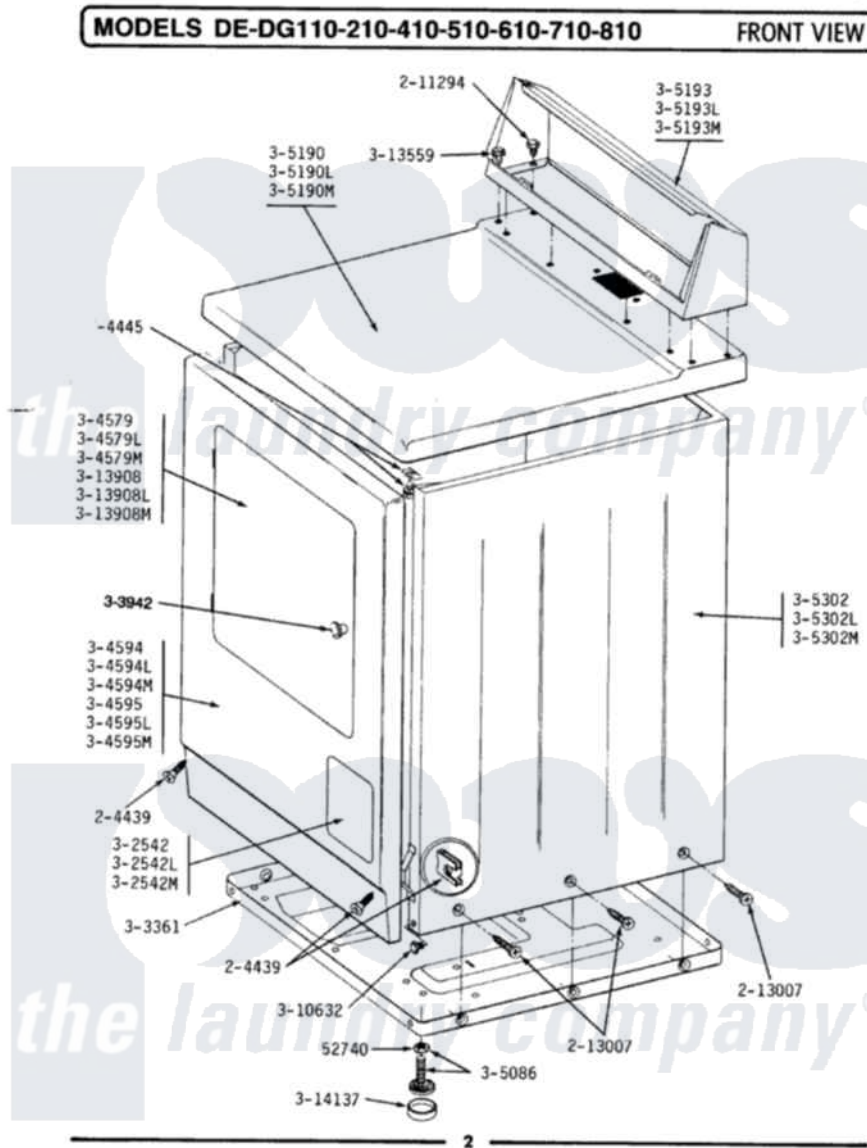

# Maytag GDG610 03 - FRONT VIEW

Maytag Residential Maytag GDG610 Dryer Parts Parts Diagram 03 - FRONT VIEW  
 Click on the part number to view part

Item	Original Part Number	Replaced By	Status	Part Description
1	Y052740	<a href="#">62739</a>		Nut, Lock
2	<a href="#">204439</a>			Screw And Fstner Assembly
3	<a href="#">204445</a>			Screw And Fastener Assembly
4	211294	<a href="#">90767</a>		Screw, 8A X 3/8 HeX Washer Head Tapping
5	<a href="#">213007</a>			Xfor Cabinet See Cabinet, Back
6	302542		Not Available	PART NOT USED. (DG ONLY)
7	302542L		Not Available	PART NOT USED. (DG ONLY)
8	302542M		Not Available	ACCESS DOOR-HARVEST WHEAT
9	Y303361		Not Available	BASE ASSY. (UPPER & LOWER)
12	304579M		Not Available	DOOR-HARVEST WHEAT
15	304594M	<a href="#">3369903</a>		Dishrack
16	304595	<a href="#">3369903</a>		Dishrack
17	304595L		Not Available	FRONT PANEL-ALMOND
18	304595M		Not Available	FRONT PANEL-HARVEST

18	304953M	Not Available	WHEAT
19	<a href="#">Y305086</a>		Adjustable Leg And Nut
22	305190M	Not Available	TOP COVER-HARVEST WHEAT
25	305193M	Not Available	CONSOLE-HARVEST WHEAT
28	305302M	Not Available	CABINET-HARVEST WHEAT
29	303942	Not Available	KNOB AND SCREW
30	Y310632	<a href="#">1163839</a>	Screw
31	<a href="#">Y313559</a>		Screw
34	313908M	Not Available	DOOR PANEL-HARVEST WHEAT
35	<a href="#">Y314137</a>		Foot, Rubber