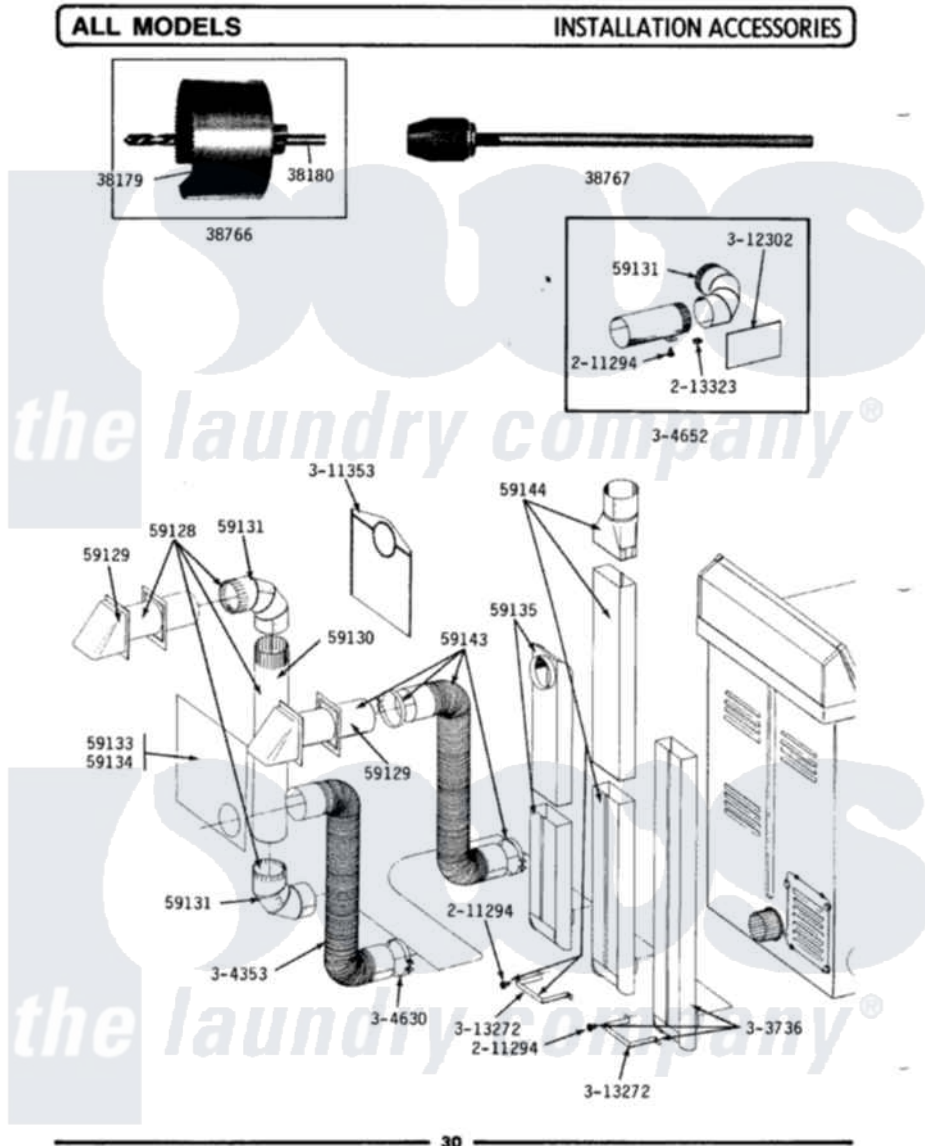

Maytag GDG610 05 - INSTALLATION ACCESSORIES

Maytag [Residential Maytag GDG610 Dryer Parts](#) Parts Diagram 05 - INSTALLATION ACCESSORIES
 Click on the part number to view part

Item	Original Part Number	Replaced By	Status	Part Description
1	038179		Not Available	BLADE, SAW
2	038180		Not Available	REPLACEMENT DRILL
3	038766		Not Available	HOLE SAW W/DRILL BIT
4	038767			Extension Chuck, Drill
5	Y059128			Standard 4" Vent Kit
6	Y059129	4396007RW		Vent Hood
7	Y059130			Pipe, Venting
8	Y059131			Elbow, Venting
9	059133		Not Available	ALUMINUM WINDOW 4X12X18
10	Y059134			PLATE, ALUM. WINDOW (15"X20")
11	Y059135			Vent Duct Assembly
12	Y059143			Flexible Vent Kit
13	059144		Not Available	RECTANGULAR VENT KIT
14	211294	90767		Screw, 8A X 3/8 Hex Washer Head Tapping

15	213323		Fastener, Exhaust Duct Kit
16	303736	Not Available	EXHAUST DEFLECTOR KIT
17	Y304353	4396010RP	6ft Scvent
18	Y304630		Clamp, Flexible Duct
19	Y304652		Exhaust Duct Kit
20	311353	Not Available	BAG, LINT (DACRON)
21	312302		Insulation, Exhaust Duct Kit
22	313272		Bracket, Exhaust Deflector