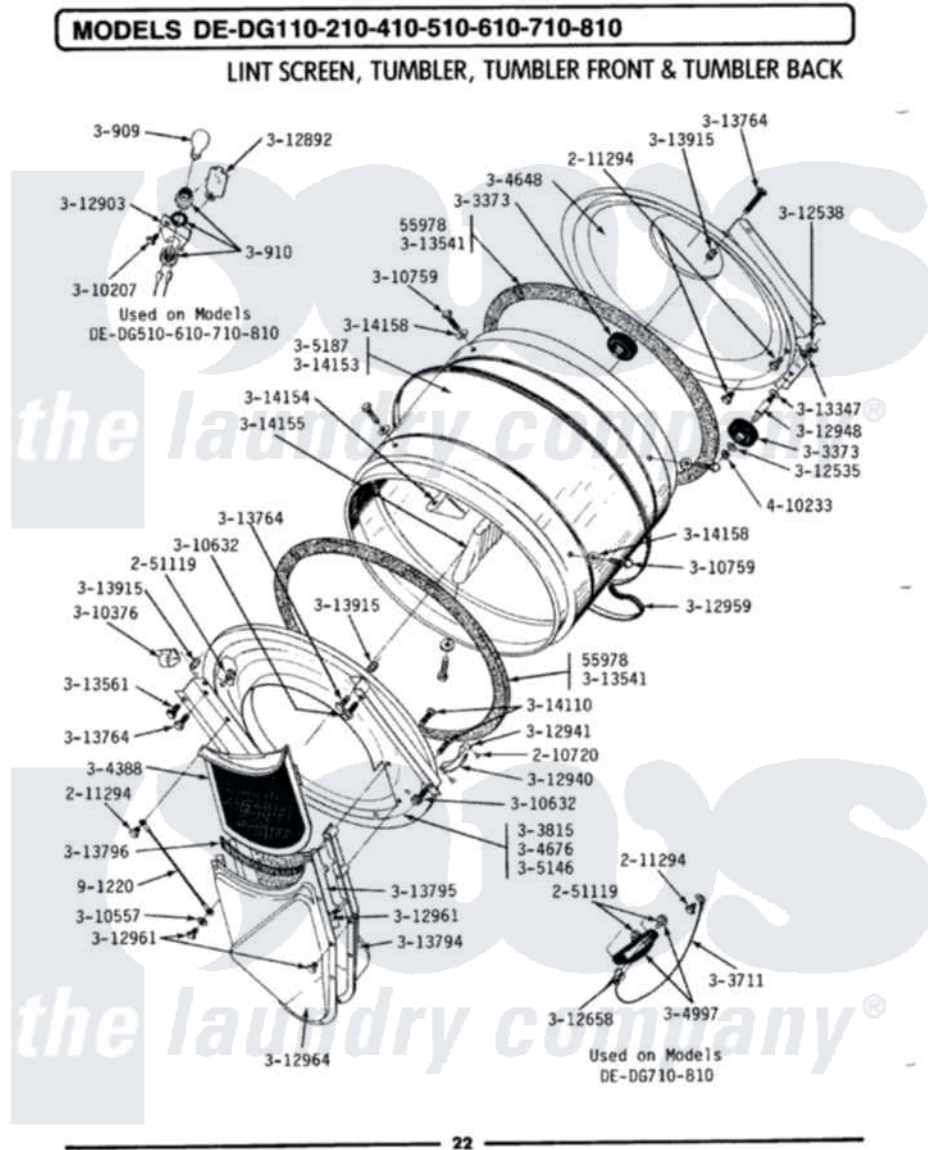

Maytag GDG610 06 - LINT SCREEN, TUMBLER (FRONT & BACK)

Maytag Residential Maytag GDG610 Dryer Parts Parts Diagram 06 - LINT SCREEN, TUMBLER (FRONT & BACK)
 Click on the part number to view part

Item	Original Part Number	Replaced By	Status	Part Description
1	Y055978			Rubber Adhesive, 2 Oz Tube
2	210720			Rivet, Bearing To Tumbler Frnt
3	211294	90767		Screw, 8A X 3/8 HeX Washer Head Tapping
4	Y251119	3177991		Screw
5	300909	8009		Bulb-Light
6	300910		Not Available	RECEPTACLE
7	Y303373	12001541		Drum Roller/Washer Assembly--W
8	Y303711			Sensor Ground Wire
9	Y303815	33001231		Front- Tumbler
10	Y304388	33001003		Screen, Lint
11	Y304648	33001106		Back, Tumbler
12	Y304676		Not Available	TUMBLER FRONT ASSEMBLY
13	304997			Sensor Assembly With Screws
14	Y305146	306708		Tumbler Front Assembly

15	305187		Not Available	TUMBLER W/BAFFLES
16	310207			Screw, No.6 X 1/4 Inch
17	Y310376			Clip, Door Switch Harness
18	310557			Washer
19	Y310632	1163839		Screw
20	Y310759			Screw, Tumbler Baffles
21	312535			Washer, Vault Mounting Brk.
22	312538	33001443		Nut, Hex
23	Y312658			Receptacle, Sensor Ground Wire
24	Y312892	33312892		Lens
25	312903		Not Available	LAMP BRACKET
26	312940	306508		Tumbler Bearing Kit ----W
27	312941	306508		Tumbler Bearing Kit ----W
28	Y312948	6-3129480		Shaft- Tumbler
29	Y312959			Poly "V" Belt For Tumbler
30	Y312961	W10116751		Screw
31	Y312964		Not Available	OUTLET DUCT - OUTER HALF
32	Y313347	312535		Washer, Vault Mounting Brk.
33	Y313541	33313541		Seal- Tumbler
34	Y313561			Screw----NA
35	313764		Not Available	SCREW
36	Y313794		Not Available	OUTLET GRID AND DUCT --- S
37	Y313795			Guide For Lint Screen
38	Y313796			Lint Seal
39	313915	31-3915		Tech Sheet
40	Y314110	33002917		Screw, No.10-16
41	Y314153		Not Available	TUMBLER No.
42	314154		Not Available	TUMBLER BAFFLE - SHORT
43	314155	33001004		Baffle, Tall
44	314158			Washer, Baffle To Tumbler
45	410233	9703438		Ring-Retrn
46	901220			Ground Wire