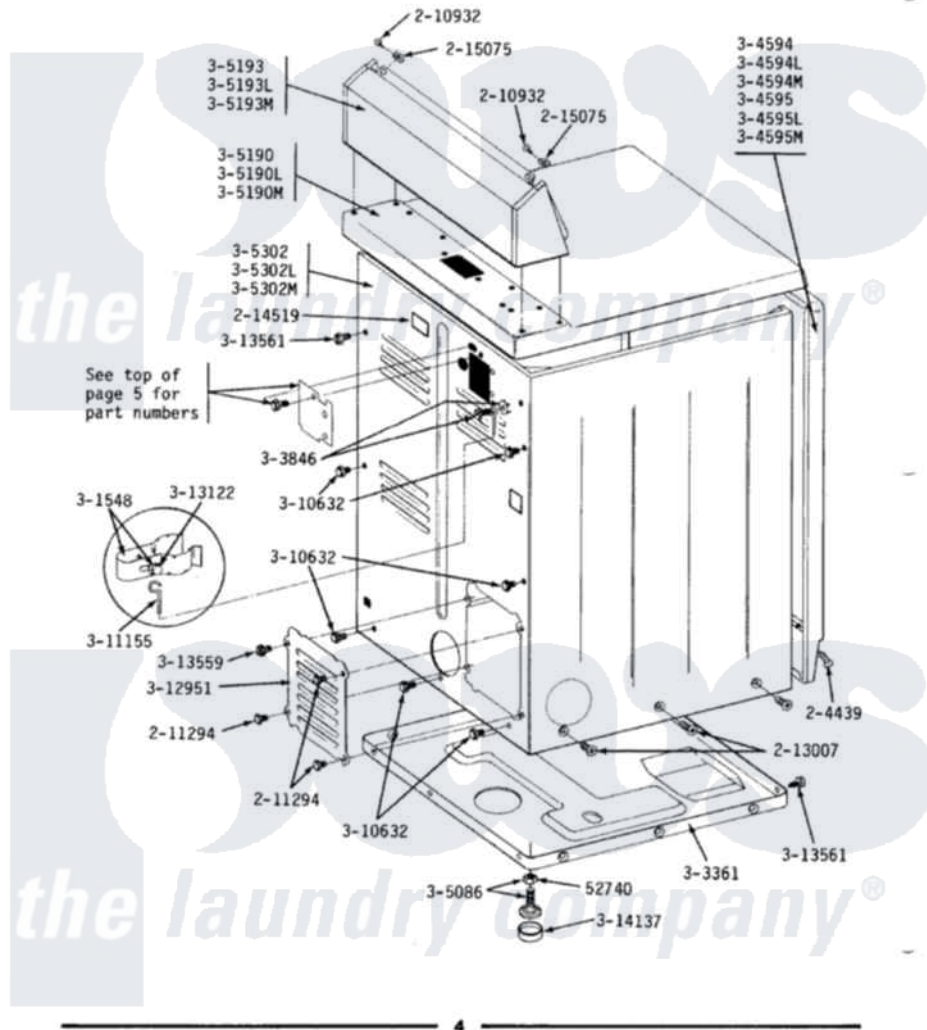

Maytag GDG610 08 - REAR VIEW

MODELS DE-DG110-210-410-510-610-710-810 REAR VIEW

Maytag Residential Maytag GDG610 Dryer Parts Parts Diagram 08 - REAR VIEW

Click on the part number to view part

Item	Original Part Number	Replaced By	Status	Part Description
1	Y052740	62739		Nut, Lock
2	Y201808			Converter
3	204439			Screw And Fstner Assembly
4	210932			Screw, No.8 X 9/16 Ctsk Note: Screw, Inlet Duct
5	211294	90767		Screw, 8A X 3/8 HeX Washer Head Tapping
6	211881			Grommet, Cord Part Not Used- Gas Models Only
7	213007			Xfor Cabinet See Cabinet, Back
8	214519			LABEL, ELECTRICAL INSTR. PART NOT USED-GAS MODELS ONLY
9	215075			Fastener, Control Panel To Console
10	301548			Clamp, Ground Wire
11	302521		Not Available	CORD, POWER PART NOT USED-GAS MODELS ONLY

12	Y303361		Not Available	BASE ASSY. (UPPER & LOWER)
13	303846	22003781		Screw, Ground Strap
16	304594M	3369903		Dishrack
20	Y305086			Adjustable Leg And Nut
23	305190M		Not Available	TOP COVER-HARVEST WHEAT
26	305193M		Not Available	CONSOLE-HARVEST WHEAT
29	305302M		Not Available	CABINET-HARVEST WHEAT
30	Y310632	1163839		Screw
"	Y310632	1163839		Screw
31	311155			Ground Wire And Clamp
32	Y312905		Not Available	COVER, TERMINAL
33	Y312951		Not Available	ACCESS COVER, BACK
34	313122			Screw - Baffle To Tumbler
35	Y313559			Screw
36	Y313561			Screw---NA
37	Y313561			Screw---NA
38	Y314137			Foot, Rubber