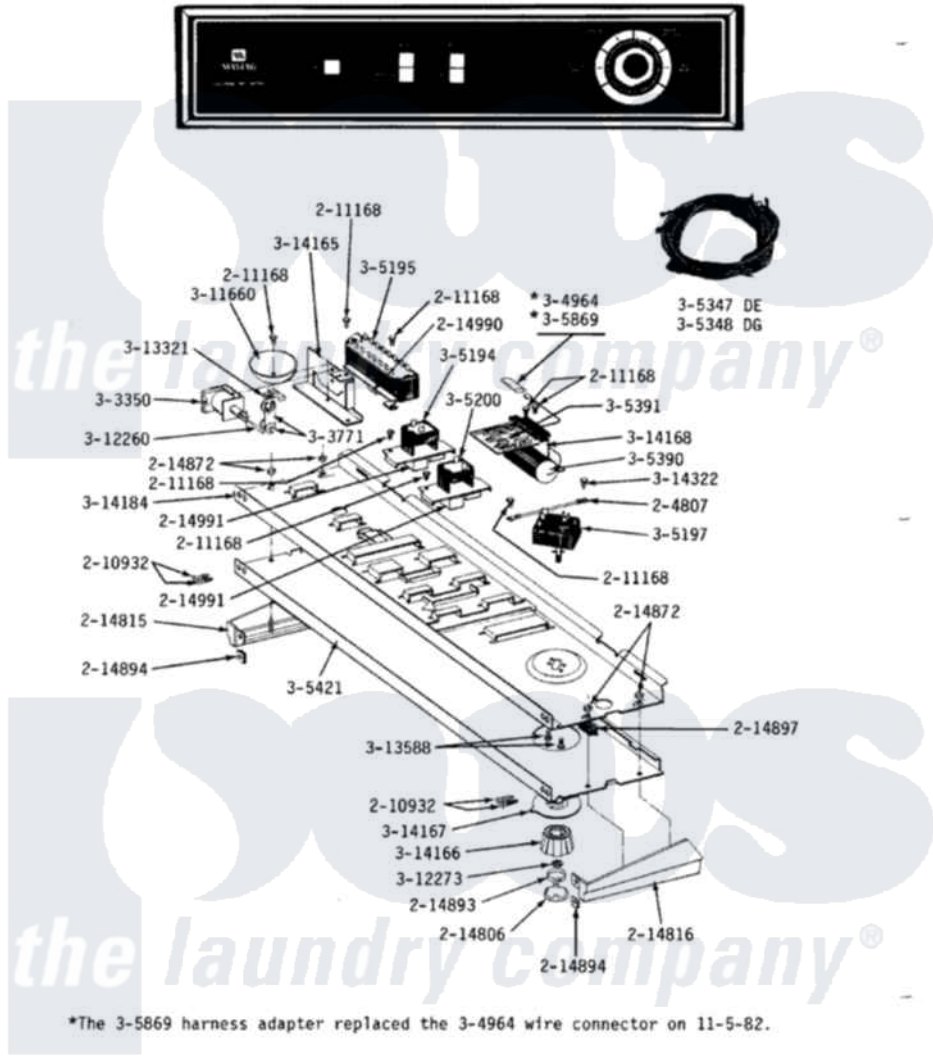

Maytag GDG710 01 - CONTROL PANEL

MODEL DE-DG710 CONTROL PANEL

Maytag [Residential Maytag GDG710 Dryer Parts](#) Parts Diagram 01 - CONTROL PANEL
 Click on the part number to view part

Item	Original Part Number	Replaced By	Status	Part Description
1	204807			Ground Wire, Supp. Plte To Top Cover
2	210932			Screw, No.8 X 9/16 Ctsk Note: Screw, Inlet Duct
3	211168	W10139210		Screw, 8-18 X 5/16
4	214806		Not Available	CAP FOR TIMER KNOB
5	214815			End Cap F/Control Panel-LH
6	214816			End Cap F/Control Panel-RH
7	214872			Palnut, End Cap Note: Nut, Lamp Holder
8	214893		Not Available	DETENT RING F/TIMER KNOB CA
9	214894			Fastener, End Cap
10	214897			Pad, Control Panel
11	214990			Button For Switch
12	214991			Button For Switch
13	Y303350		Not Available	SOLENOID
14	Y303771		Not Available	CHIME ACTUATOR

14	1303771	Not Available	ASSEMBLY
15	304964		Wire Connector
16	305194	Not Available	DRYNESS OR PRESS CARE SWITC
17	305195		Start Control Switch
18	305197	Not Available	CYCLE SELECTOR SWITCH
19	305200	Not Available	TEMPERATURE SELECTOR SWITCH
20	305347	Not Available	MAIN WIRE HARNESS
21	305348	WB48M1	Ov Rack GDE
22	305390	Not Available	EDGEBOARD CONNECTOR ASSEMBL
23	305391		Printed Circuit Board
24	305421	Not Available	CONTROL PANEL
25	305869	Not Available	HARNESS ADAPTER WIRE
26	Y311660		Chime
27	Y312260	Not Available	LINK
28	312273		Nut, Control Knob
29	Y313321		Chime Actuator
30	Y313588	488234	Screw 8-32 X 1/4
31	314165	Not Available	CHIME AND SOLENOID BRACKET
32	Y314166		Knob For Timer
33	314167	Not Available	TIMER DIAL INDICATOR
34	314168	313611	Button-DR
35	314184		Back Up Plate
36	Y314322	211251	Screw, Transformer