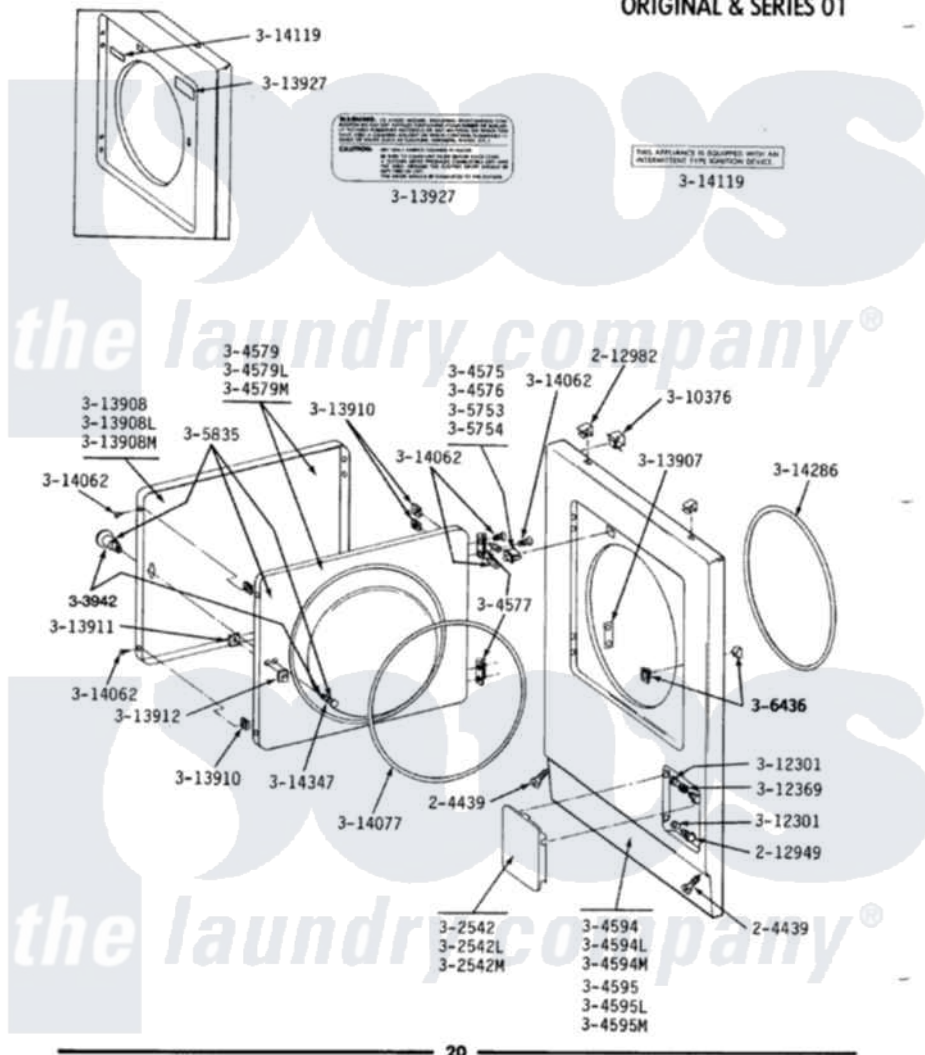

Maytag GDG710 02 - FRONT PANEL & DOOR ASSEMBLY

MODELS DE-DG110-210-410-510-610-710-810

**FRONT PANEL & DOOR ASSEMBLY
ORIGINAL & SERIES 01**

Maytag Residential Maytag GDG710 Dryer Parts Parts Diagram 02 - FRONT PANEL & DOOR ASSEMBLY
Click on the part number to view part

Item	Original Part Number	Replaced By	Status	Part Description
1	204439			Screw And Fstner Assembly
2	212949	22001866		Screw, Relay
3	212982	22001650		Fastener, Spring
5	302542L		Not Available	PART NOT USED. (DG ONLY)
6	302542M		Not Available	ACCESS DOOR-HARVEST WHEAT
7	Y304575	W10169313		Switch-Dor
8	Y304576	W10169313		Switch-Dor
9	Y304577	33001230		Hinge, Door
10	306436			Door Latch Kit--W
13	304579M		Not Available	DOOR-HARVEST WHEAT
16	304594M	3369903		Dishrack
20	Y305753	W10169313		Switch-Dor
21	Y305754	W10169313		Switch-Dor
22	305835		Not Available	INNER DOOR WITH KNOB & SCRE
23	303942		Not Available	KNOB AND SCREW

24	Y310376		Clip, Door Switch Harness
25	312301	Not Available	BUSHING FOR ACCESS STUD
26	312369		Sleeve, Access Panel Stud Part Not Used
27	Y313907		Fastener, Twin
30	313908M	Not Available	DOOR PANEL-HARVEST WHEAT
31	Y313910		Clip, Door Liner To Outer Panel
32	Y313911		Door Strike Retainer
33	Y313912	306436	Door Latch Kit--W
34	Y313927		INSTRUCTION LABEL
35	Y314062		Screw, Door Hinge And Panel
36	314077		Door Seal
37	314119	Not Available	GAS IGNITION LABEL
38	314286		Seal For Front Panel
39	314347	400021-1	Screw