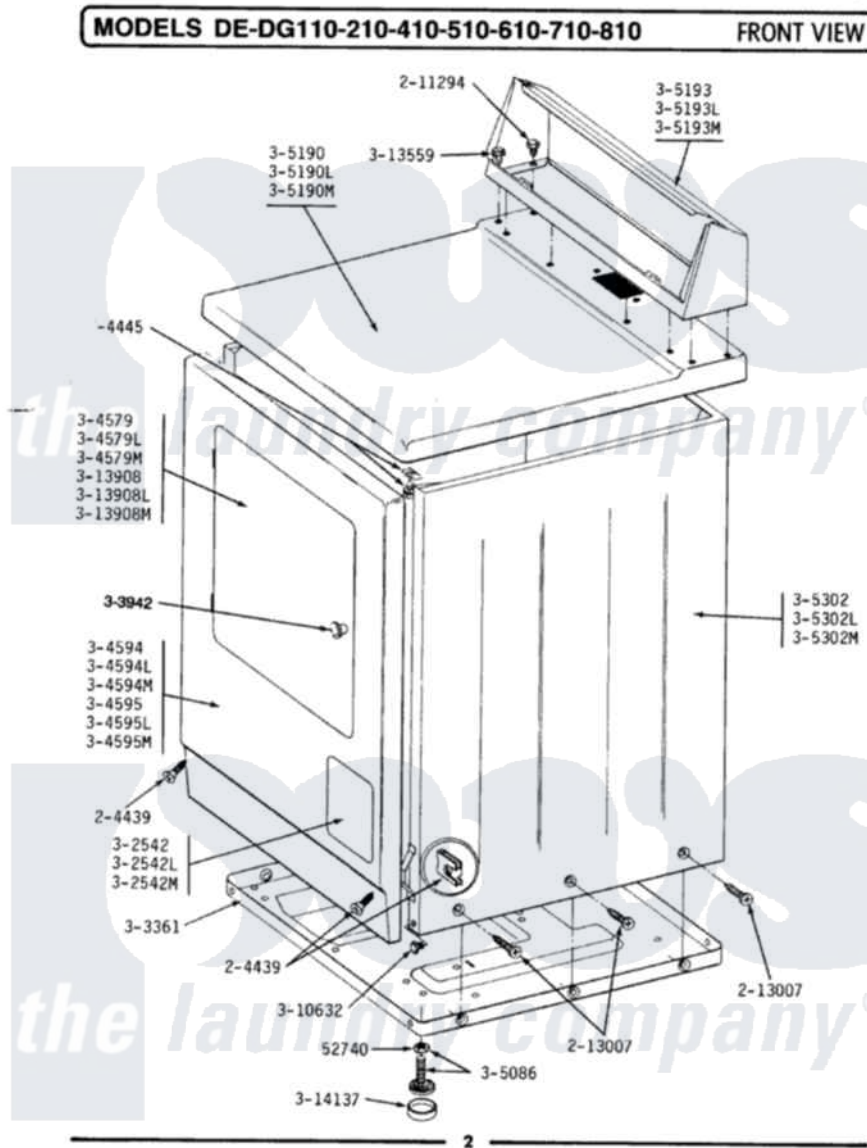

Maytag GDG710 03 - FRONT VIEW

Maytag [Residential Maytag GDG710 Dryer Parts](#) Parts Diagram 03 - FRONT VIEW
 Click on the part number to view part

Item	Original Part Number	Replaced By	Status	Part Description
1	Y052740	62739		Nut, Lock
2	204439			Screw And Fstner Assembly
3	204445			Screw And Fastener Assembly
4	211294	90767		Screw, 8A X 3/8 HeX Washer Head Tapping
5	213007			Xfor Cabinet See Cabinet, Back
8	302542M		Not Available	ACCESS DOOR-HARVEST WHEAT
9	Y303361		Not Available	BASE ASSY. (UPPER & LOWER)
12	304579M		Not Available	DOOR-HARVEST WHEAT
15	304594M	3369903		Dishrack
16	304595	3369903		Dishrack
17	304595L		Not Available	FRONT PANEL-ALMOND
18	304595M		Not Available	FRONT PANEL-HARVEST WHEAT
19	Y305086			Adjustable Leg And Nut

22	305190M	Not Available	TOP COVER-HARVEST WHEAT
25	305193M	Not Available	CONSOLE-HARVEST WHEAT
28	305302M	Not Available	CABINET-HARVEST WHEAT
29	303942	Not Available	KNOB AND SCREW
30	Y310632	1163839	Screw
31	Y313559		Screw
34	313908M	Not Available	DOOR PANEL-HARVEST WHEAT
35	Y314137		Foot, Rubber