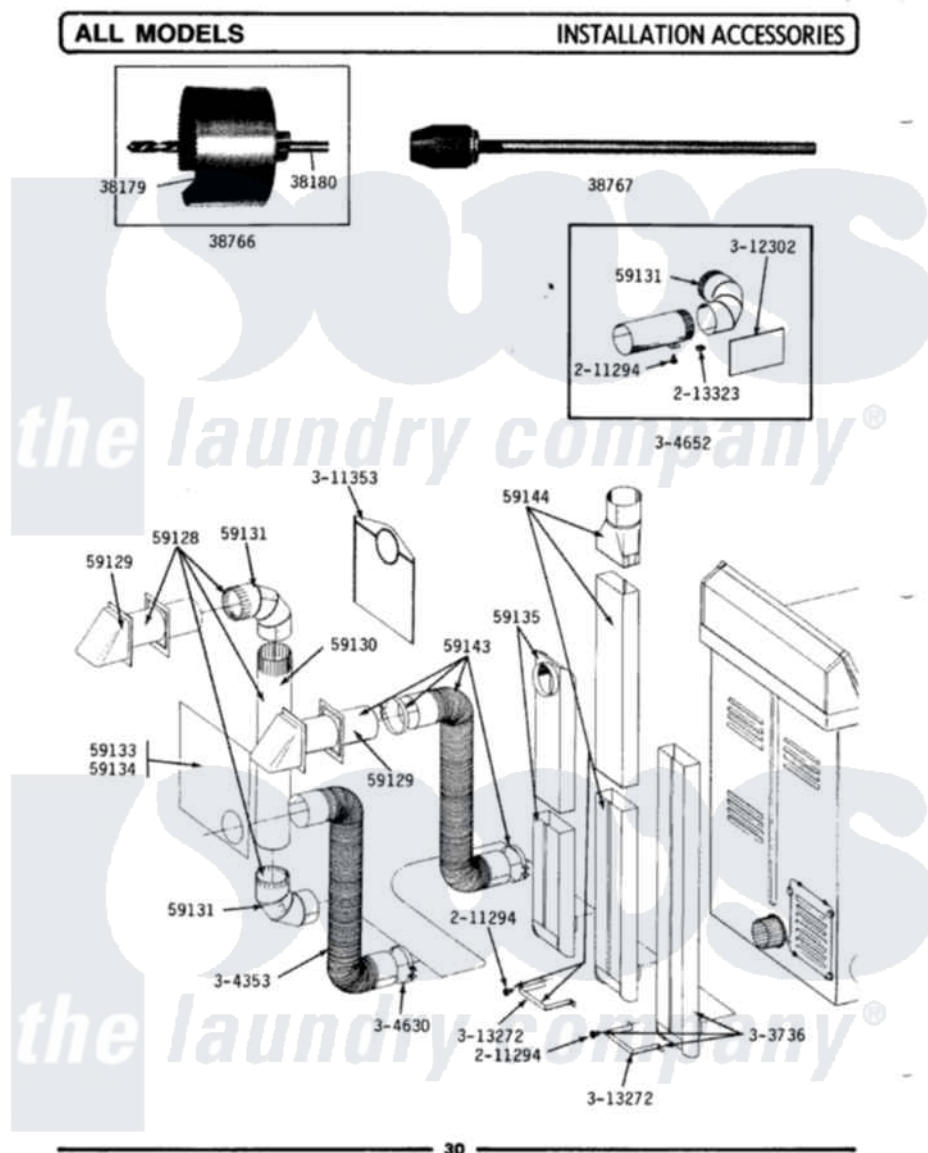

Maytag GDG710 05 - INSTALLATION ACCESSORIES

Maytag [Residential Maytag GDG710 Dryer Parts](#) Parts Diagram 05 - INSTALLATION ACCESSORIES
 Click on the part number to view part

Item	Original Part Number	Replaced By	Status	Part Description
1	038179		Not Available	BLADE, SAW
2	038180		Not Available	REPLACEMENT DRILL
3	038766		Not Available	HOLE SAW W/DRILL BIT
4	038767			Extension Chuck, Drill
5	Y059128			Standard 4" Vent Kit
6	Y059129	4396007RW		Vent Hood
7	Y059130			Pipe, Venting
8	Y059131			Elbow, Venting
9	059133		Not Available	ALUMINUM WINDOW 4X12X18
10	Y059134			PLATE, ALUM. WINDOW (15"X20")
11	Y059135			Vent Duct Assembly
12	Y059132			Flexible Vent Kit
13	059144		Not Available	RECTANGULAR VENT KIT
14	211294	90767		Screw, 8A X 3/8 Hex Washer Head Tapping