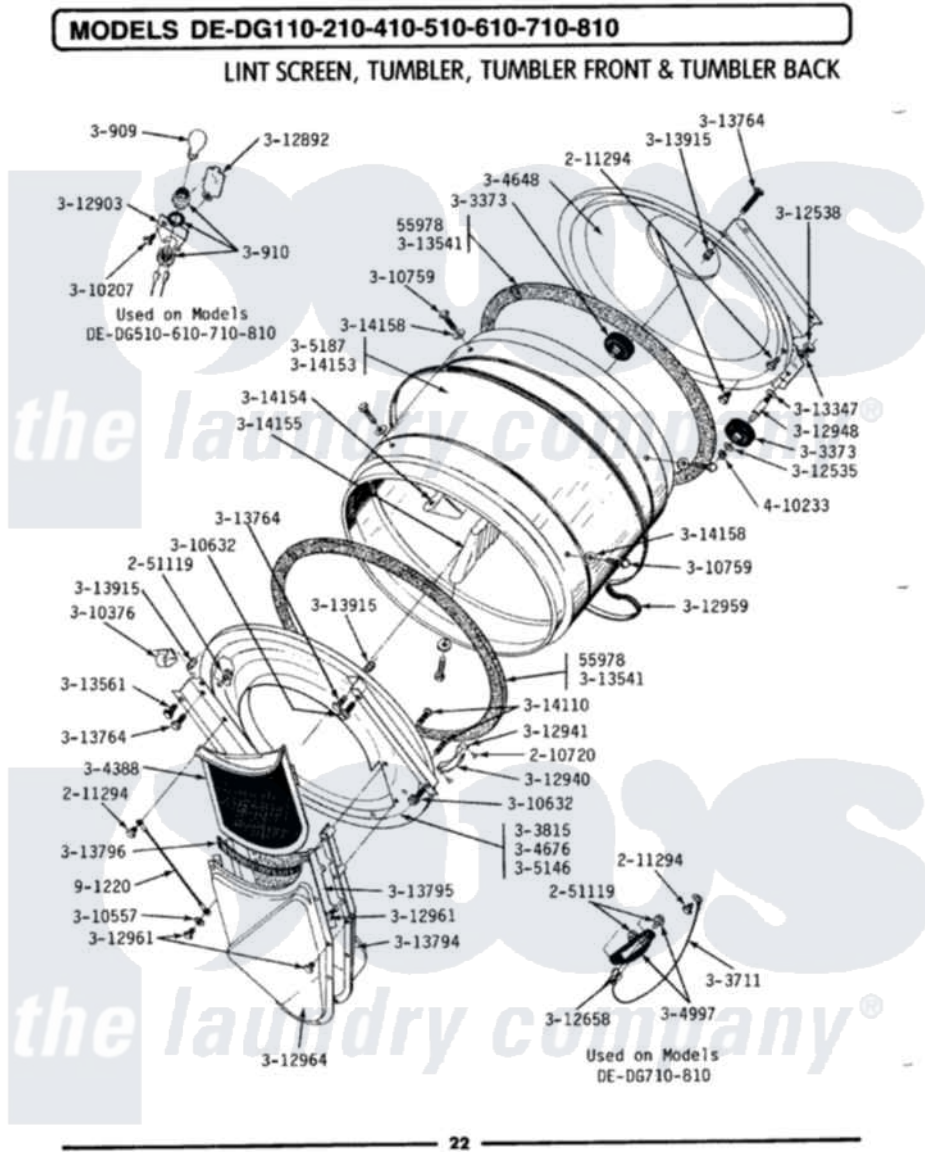

Maytag GDG710 06 - LINT SCREEN, TUMBLER (FRONT & BACK)

Maytag Residential Maytag GDG710 Dryer Parts Parts Diagram 06 - LINT SCREEN, TUMBLER (FRONT & BACK)
 Click on the part number to view part

| Item | Original Part Number | Replaced By | Status | Part Description |
|------|-------------------------|--------------------------|---------------|-----------------------------------------|
| 1 | Y055978 | | | Rubber Adhesive, 2 Oz Tube |
| 2 | 210720 | | | Rivet, Bearing To Tumbler Frnt |
| 3 | 211294 | 90767 | | Screw, 8A X 3/8 HeX Washer Head Tapping |
| 4 | Y251119 | 3177991 | | Screw |
| 5 | 300909 | 8009 | | Bulb-Light |
| 6 | 300910 | | Not Available | RECEPTACLE |
| 7 | Y303373 | 12001541 | | Drum Roller/Washer Assembly--W |
| 8 | Y303711 | | | Sensor Ground Wire |
| 9 | Y303815 | 33001231 | | Front- Tumbler |
| 10 | Y304388 | 33001003 | | Screen, Lint |
| 11 | Y304648 | 33001106 | | Back, Tumbler |
| 12 | Y304676 | | Not Available | TUMBLER FRONT ASSEMBLY |
| 13 | 304997 | | | Sensor Assembly With Screws |
| 14 | Y305146 | 306708 | | Tumbler Front Assembly |