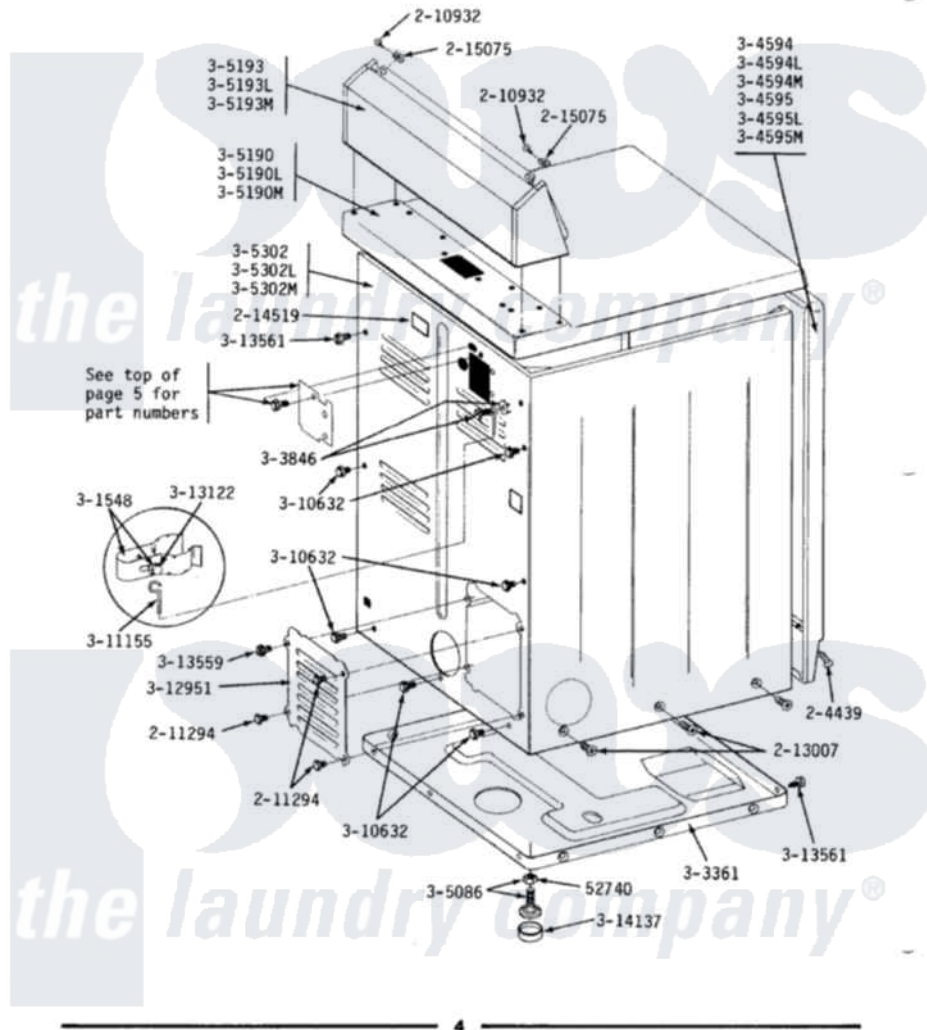

Maytag GDG710 08 - REAR VIEW

MODELS DE-DG110-210-410-510-610-710-810 REAR VIEW

Maytag Residential Maytag GDG710 Dryer Parts Parts Diagram 08 - REAR VIEW

Click on the part number to view part

Item	Original Part Number	Replaced By	Status	Part Description
1	Y052740	62739		Nut, Lock
2	Y201808			Converter
3	204439			Screw And Fstner Assembly
4	210932			Screw, No.8 X 9/16 Ctsk Note: Screw, Inlet Duct
5	211294	90767		Screw, 8A X 3/8 HeX Washer Head Tapping
6	211881			Grommet, Cord Part Not Used- Gas Models Only
7	213007			Xfor Cabinet See Cabinet, Back
8	214519			LABEL, ELECTRICAL INSTR. PART NOT USED-GAS MODELS ONLY
9	215075			Fastener, Control Panel To Console
10	301548			Clamp, Ground Wire
11	302521		Not Available	CORD, POWER PART NOT USED-GAS MODELS ONLY

12	Y303361		Not Available	BASE ASSY. (UPPER & LOWER)
13	303846	22003781		Screw, Ground Strap
20	Y305086			Adjustable Leg And Nut
30	Y310632	1163839		Screw
"	Y310632	1163839		Screw
31	311155			Ground Wire And Clamp
32	Y312905		Not Available	COVER, TERMINAL
33	Y312951		Not Available	ACCESS COVER, BACK
34	313122			Screw - Baffle To Tumbler
35	Y313559			Screw
36	Y313561			Screw----NA
37	Y313561			Screw----NA
38	Y314137			Foot, Rubber