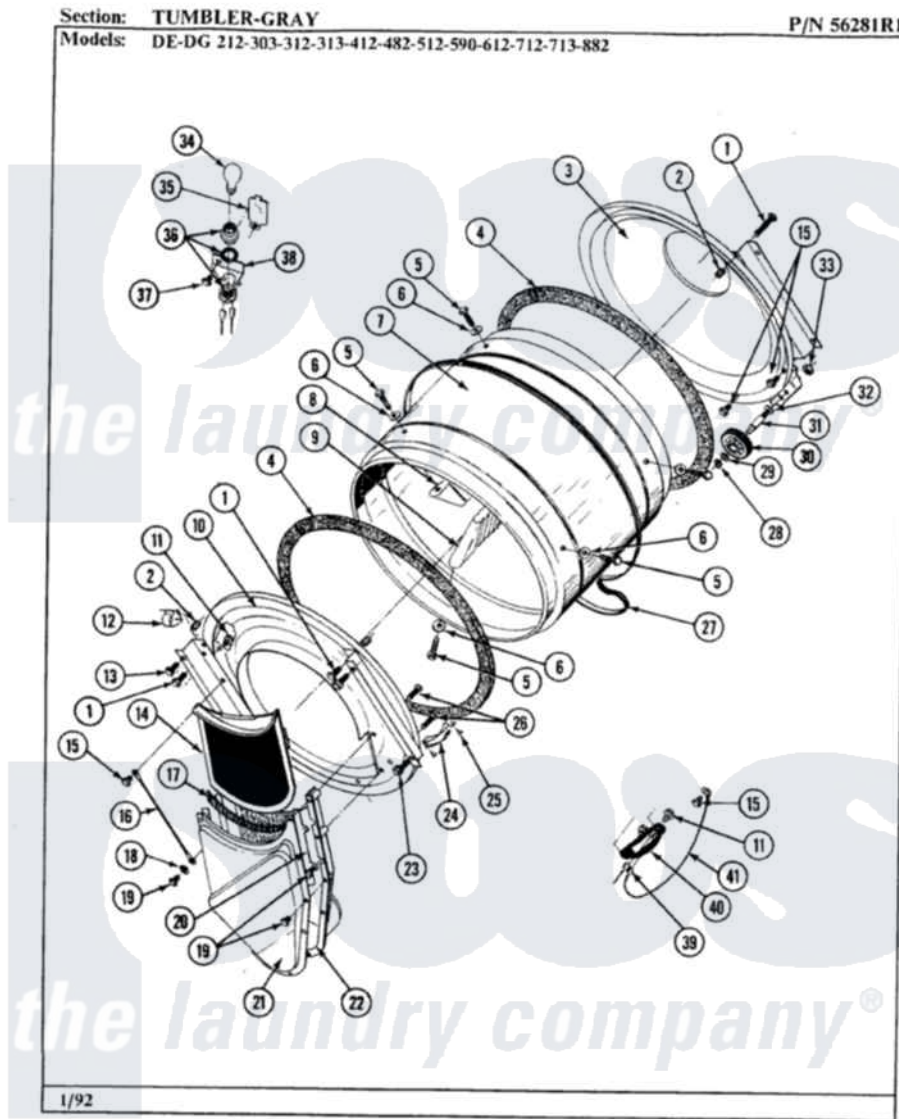

Maytag GDG712 09 - TUMBLER-GRAY

32

Maytag Residential Maytag GDG712 Dryer Parts Parts Diagram 09 - TUMBLER-GRAY
 Click on the part number to view part

Item	Original Part Number	Replaced By	Status	Part Description
1	313764		Not Available	SCREW
2	313915	31-3915		Tech Sheet
3	Y306660	33001106		Back, Tumbler
4	Y313541	33313541		Seal- Tumbler
5	Y310759			Screw, Tumbler Baffles
6	314158			Washer, Baffle To Tumbler
7	305187		Not Available	TUMBLER W/BAFFLES
"	Y314153		Not Available	TUMBLER No.
8	314154		Not Available	TUMBLER BAFFLE - SHORT
9	314155	33001004		Baffle, Tall
10	Y304676		Not Available	TUMBLER FRONT ASSEMBLY
11	Y251119	3177991		Screw
12	Y310376			Clip, Door Switch Harness
13	Y313561			Screw---NA
14	Y304388	33001003		Screen, Lint
				Screw, 2 1/8 Hex Washer

15	211294	90767	Screw, 0A X 3/8 HEX WASHER
16	205810		Wire, Ground
17	Y313796		Lint Seal
18	310557		Washer
19	Y312961	W10116751	Screw
20	Y313795		Guide For Lint Screen
21	Y312964		Not Available
22	Y304810		Not Available
23	Y310632	1163839	Screw
24	306508		Tumbler Bearing Kit ----W
25	210720		Rivet, Bearing To Tumbler Fmt
26	Y314110	33002917	Screw, No.10-16
27	Y312959		Poly "V" Belt For Tumbler
28	410233	9703438	Ring-Retrn
29	312535		Washer, Vault Mounting Brk.
30	Y303373	12001541	Drum Roller/Washer Assembly--W
31	Y312948	6-3129480	Shaft- Tumbler
32	Y313347	312535	Washer, Vault Mounting Brk.
33	312538	33001443	Nut, Hex
34	300909	8009	Bulb-Light
35	Y312892	33312892	Lens
36	300910		Not Available
37	310207		Screw, No.6 X 1/4 Inch
38	312903		Not Available
39	Y312658		Receptacle, Sensor Ground Wire
40	304997		Sensor Assembly With Screws
41	Y303711		Sensor Ground Wire