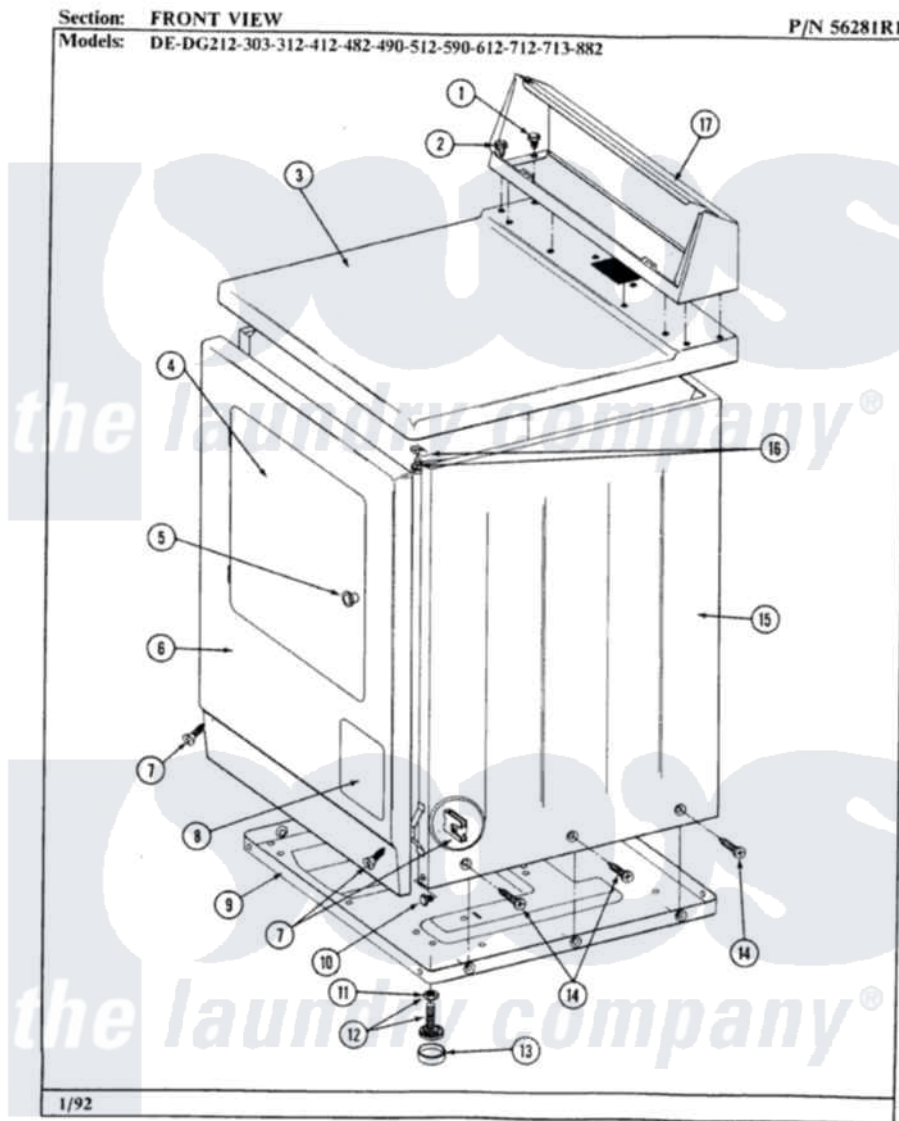

Maytag GDG713 03 - FRONT VIEW

26

Maytag [Residential Maytag GDG713 Dryer Parts](#) Parts Diagram 03 - FRONT VIEW
 Click on the part number to view part

Item	Original Part Number	Replaced By	Status	Part Description
1	211194		Not Available	LOCK WASHER
2	Y313559			Screw
3	307104M		Not Available	TOP COVER ASSY
4	306668M		Not Available	DOOR, HARVEST WHEAT
5	303942		Not Available	KNOB AND SCREW
6	304594M	3369903		Dishrack
7	204439			Screw And Fstner Assembly
8	302542M		Not Available	ACCESS DOOR-HARVEST WHEAT
9	Y303361		Not Available	BASE ASSY. (UPPER & LOWER)
10	Y310632	1163839		Screw
11	Y052740	62739		Nut, Lock
12	Y305086			Adjustable Leg And Nut
13	Y314137			Foot, Rubber
14	213007			Xfor Cabinet See Cabinet, Back

15	305302M	Not Available	CABINET-HARVEST WHEAT
16	204445		Screw And Fastener Assembly
17	305193M	Not Available	CONSOLE-HARVEST WHEAT