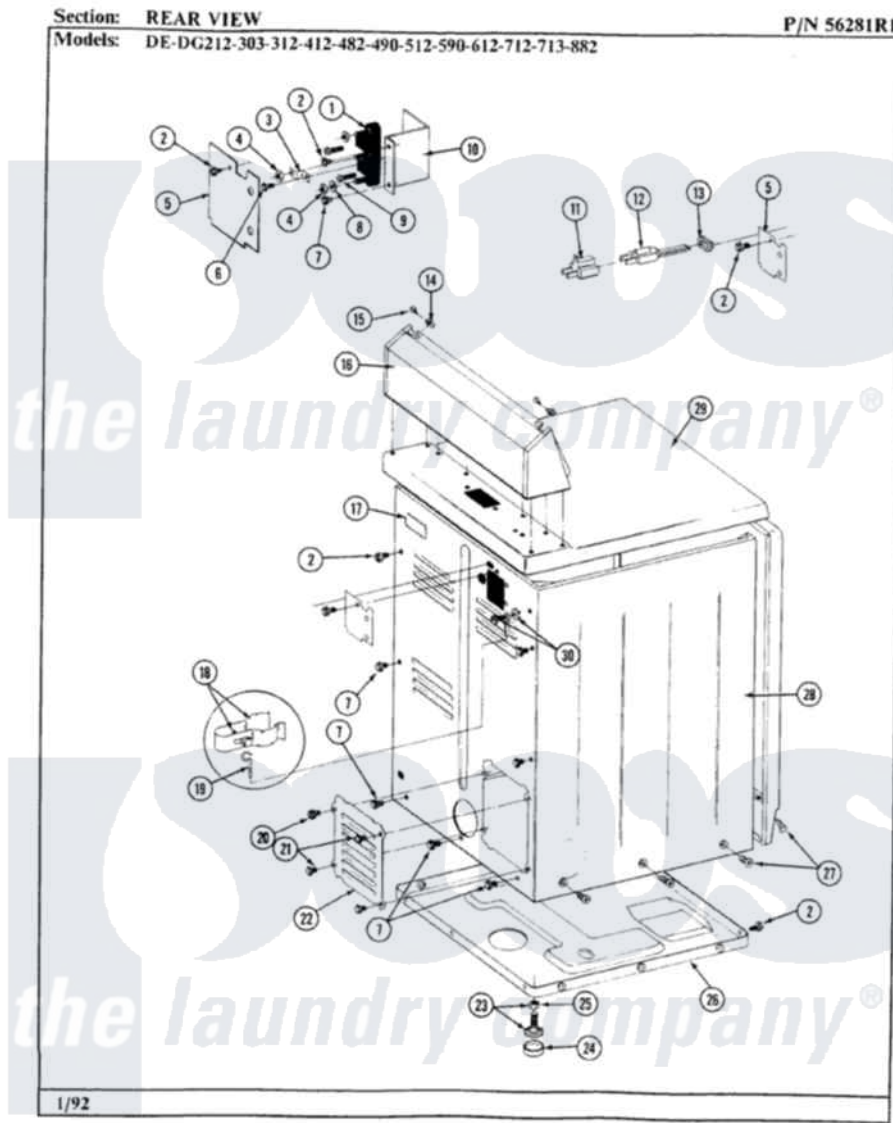

# Maytag GDG713 07 - REAR VIEW

28

Maytag [Residential Maytag GDG713 Dryer Parts](#) Parts Diagram 07 - REAR VIEW  
 Click on the part number to view part

Item	Original Part Number	Replaced By	Status	Part Description
2	<a href="#">Y313561</a>			Screw---NA
5	Y312905		Not Available	COVER, TERMINAL
7	Y310632	<a href="#">1163839</a>		Screw
11	<a href="#">Y201808</a>			Converter
12	302521		Not Available	CORD, POWER PART NOT USED-GAS MODELS ONLY
13	<a href="#">211881</a>			Grommet, Cord Part Not Used-Gas Models Only
14	<a href="#">215075</a>			Fastener, Control Panel To Console
15	<a href="#">210932</a>			Screw, No.8 X 9/16 Ctsk Note: Screw, Inlet Duct
16	305193M		Not Available	CONSOLE-HARVEST WHEAT
17	214519			LABEL, ELECTRICAL INSTR. PART NOT USED-GAS MODELS ONLY
18	<a href="#">301548</a>			Clamp, Ground Wire
19	<a href="#">311155</a>			Ground Wire And Clamp
20	<a href="#">Y313559</a>			Screw

21	211294	<a href="#">90767</a>	Screw, 8A X 3/8 HeX Washer Head Tapping
22	Y312951	Not Available	ACCESS COVER, BACK
23	<a href="#">Y305086</a>		Adjustable Leg And Nut
24	<a href="#">Y314137</a>		Foot, Rubber
25	Y052740	<a href="#">62739</a>	Nut, Lock
26	Y303361	Not Available	BASE ASSY. (UPPER & LOWER)
27	<a href="#">213007</a>		Xfor Cabinet See Cabinet, Back
28	305193M	Not Available	CONSOLE-HARVEST WHEAT
29	307104M	Not Available	TOP COVER ASSY
30	303846	<a href="#">22003781</a>	Screw, Ground Strap