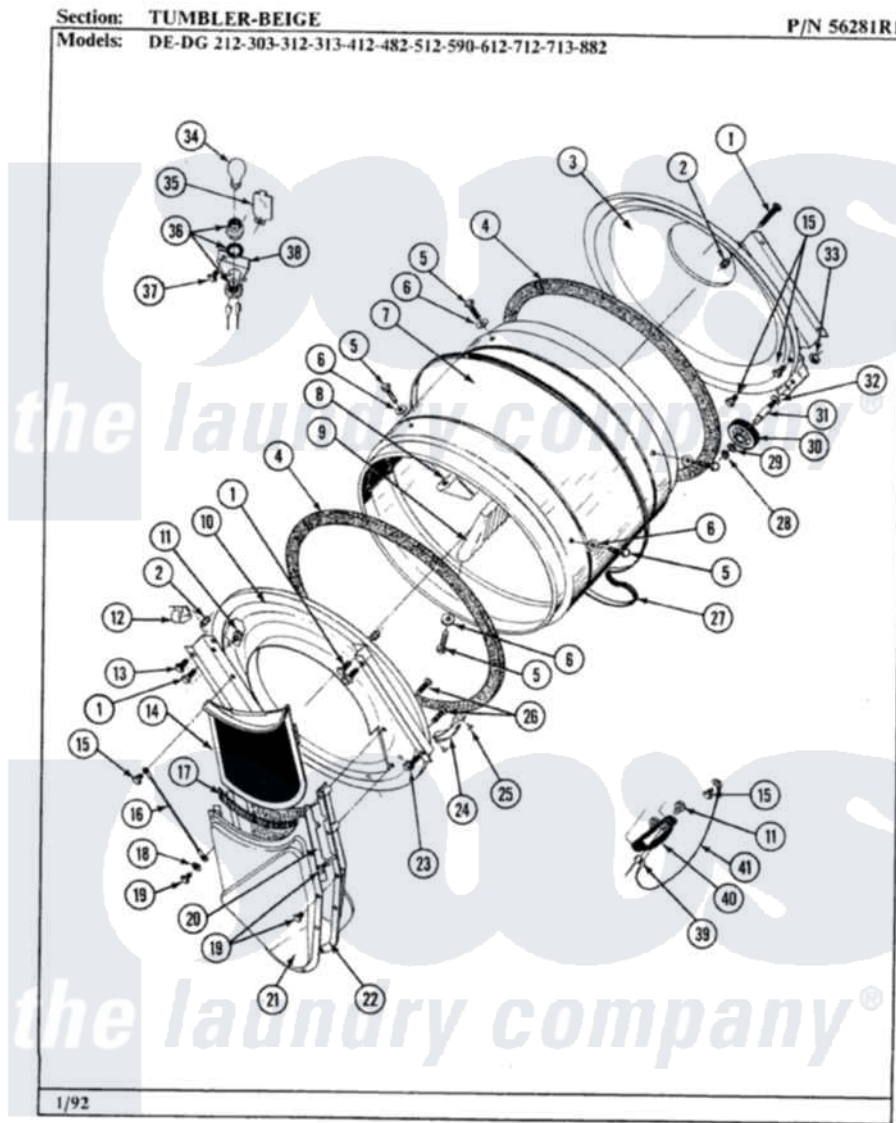

Maytag GDG713 08 - TUMBLER-BEIGE

34

Maytag [Residential Maytag GDG713 Dryer Parts](#) Parts Diagram 08 - TUMBLER-BEIGE
 Click on the part number to view part

Item	Original Part Number	Replaced By	Status	Part Description
1	313764		Not Available	SCREW
2	313915	31-3915		Tech Sheet
3	Y306660	33001106		Back, Tumbler
4	314820			Seal, Tumbler
5	Y310759			Screw, Tumbler Baffles
6	314158			Washer, Baffle To Tumbler
7	306663		Not Available	TUMBLER W/BAFFLES
"	314802		Not Available	TUMBLER W/OUT BAFFLES
8	314803	33001012		Baffle
9	314804	33001004		Baffle, Tall
10	306678		Not Available	TUMBLER FRONT
11	Y251119	3177991		Screw
12	Y310376			Clip, Door Switch Harness
13	Y313561			Screw---NA
14	Y306666	33001003		Screen, Lint
15	211294	90767		Screw, 8A X 3/8 HeX Washer Head Tapping

16	205810		Wire, Ground
17	Y313796		Lint Seal
18	310557		Washer
19	Y312961	W10116751	Screw
20	Y313795		Guide For Lint Screen
21	Y312964	Not Available	OUTLET DUCT - OUTER HALF
22	306656	Not Available	OUTLET DUCT & GRID ASSEMBLY
"	306657	Not Available	OUTLET DUCT & GRID
23	Y310632	1163839	Screw
24	306508		Tumbler Bearing Kit ---W
25	210720		Rivet, Bearing To Tumbler Fmt
26	Y314110	33002917	Screw, No.10-16
27	Y312959		Poly "V" Belt For Tumbler
28	410233	9703438	Ring-Retrnr
29	312535		Washer, Vault Mounting Brk.
30	Y303373	12001541	Drum Roller/Washer Assembly--W
31	Y312948	6-3129480	Shaft- Tumbler
32	Y313347	312535	Washer, Vault Mounting Brk.
33	312538	33001443	Nut, Hex
34	300909	8009	Bulb-Light
35	Y312892	33312892	Lens
36	300910	Not Available	RECEPTACLE
37	310207		Screw, No.6 X 1/4 Inch
38	312903	Not Available	LAMP BRACKET
39	Y312658		Receptacle, Sensor Ground Wire
40	304997		Sensor Assembly With Screws
41	Y303711		Sensor Ground Wire