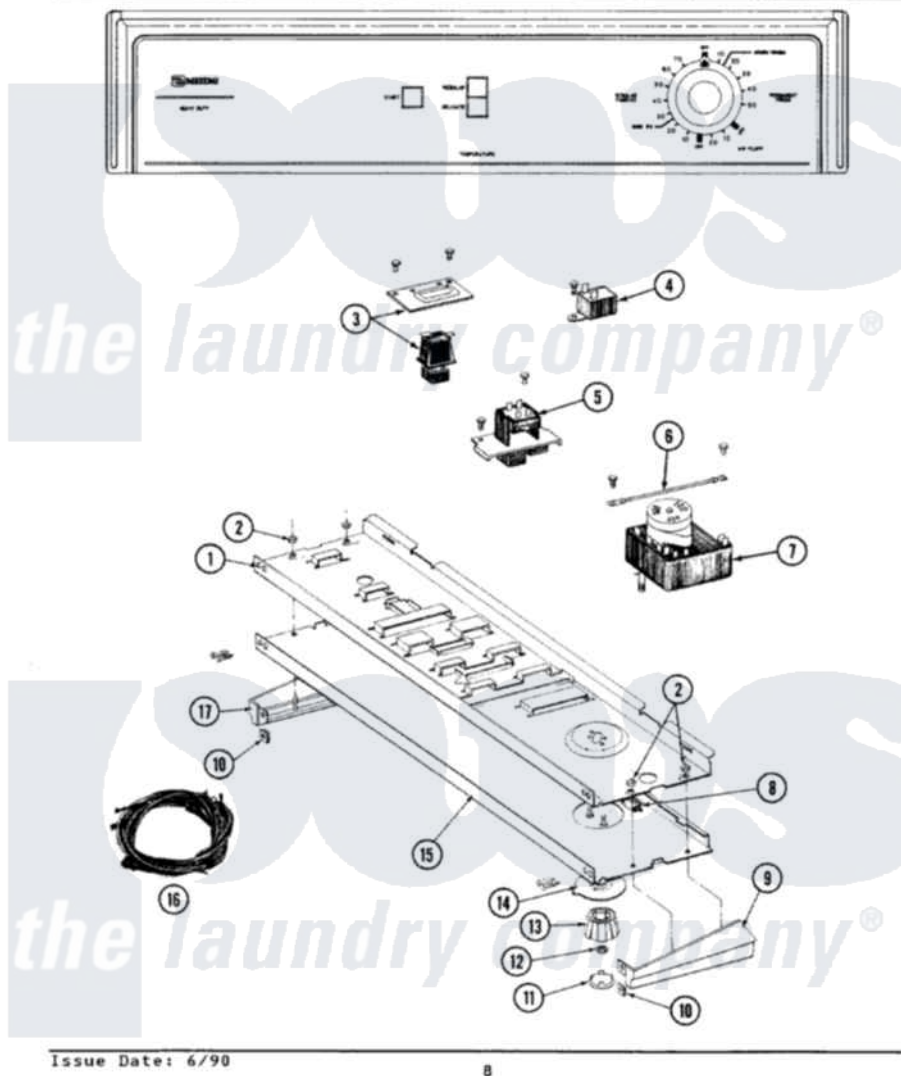

# Maytag GDG7400 01 - CONTROL PANEL

SECTION: CONTROL PANEL

MODEL: DE-DG7400

Issue Date: 6/90

8

Maytag [Residential Maytag GDG7400 Dryer Parts](#) Parts Diagram 01 - CONTROL PANEL

[Click on the part number to view part](#)

Item	Original Part Number	Replaced By	Status	Part Description
1	<a href="#">314184</a>			Back Up Plate
2	<a href="#">214872</a>			Palnut, End Cap Note: Nut, Lamp Holder
3	211168	<a href="#">W10139210</a>		Screw, 8-18 X 5/16
"	<a href="#">307305</a>			Switch Push To Start
4	211168	<a href="#">W10139210</a>		Screw, 8-18 X 5/16
"	305205	<a href="#">694419</a>		Mini-Buzzer
5	<a href="#">207365</a>			2 Button Switch
"	211168	<a href="#">W10139210</a>		Screw, 8-18 X 5/16
6	211294	<a href="#">90767</a>		Screw, 8A X 3/8 HeX Washer Head Tapping
"	<a href="#">204807</a>			Ground Wire, Supp. Plite To Top Cover
7	305447		Not Available	TIMER
"	910708	<a href="#">488234</a>		Screw 8-32 X 1/4
8	<a href="#">214897</a>			Pad, Control Panel
9	<a href="#">210932</a>			Screw, No.8 X 9/16 Ctsk Note: Screw, Inlet Duct

"	207216	Not Available	END CAP RH
10	<a href="#">214894</a>		Fastener, End Cap
11	215821	Not Available	CAP, KNOB
12	<a href="#">312273</a>		Nut, Control Knob
13	<a href="#">315041</a>		Knob, Timer
14	<a href="#">315042</a>		Dial Skirt
15	307316	Not Available	CONTROL PANEL
"	<a href="#">210932</a>		Screw, No.8 X 9/16 Ctsk Note: Screw, Inlet Duct
16	<a href="#">307274</a>		Wire Harness
17	207215	Not Available	END CAP LH