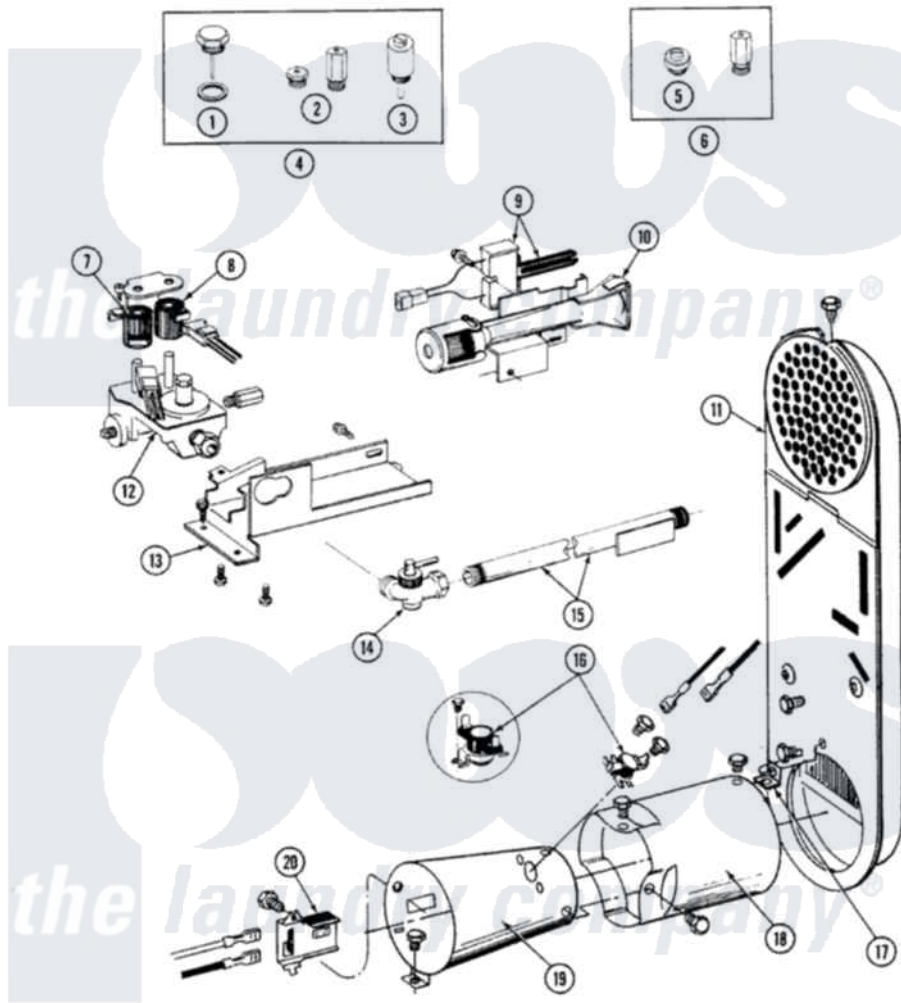

Maytag GDG7400 04 - INLET DUCT, GAS VALVE & COMBUSTION CONE

SECTION: INLET DUCT, GAS VALVE & COMBUSTION CONE
 MODEL: D6 MODELS

Issue Date: 6/90

48

Maytag Residential Maytag GDG7400 Dryer Parts Parts Diagram 04 - INLET DUCT, GAS VALVE & COMBUSTION CONE

Click on the part number to view part

Item	Original Part Number	Replaced By	Status	Part Description
1	302810			Screw Assembly - Blue Block Ope
2	305861		Not Available	MAIN BURNER ORIFICE KIT-LPG
3	306184		Not Available	PLUG, BLOCKING (LPG REGULATOR)
4	Y306195	MAL9000AXX		LP Gas Con
5	314602	694424		Leak, Limiter
6	306204	33002924		Gas Conv K
7	306106			Coil, Holding And Booster--W
8	306105	694540		Coil, 60 Hz
9	304971			Screw Note: Screw, Igniter
"	304970	4391996		Ignitor
10	Y310632	1163839		Screw
"	304974	33002793		Burner Assembly
11	307119			Duct, Inlet Assembly
"	211204	00767		Screw, 8A X 3/8 HeX Washer

	211294	90767	Head Tapping
12	211410		Screw, HeX Head No.8 X 3/8 Inch
"	314082	90767	Screw, 8A X 3/8 HeX Washer Head Tapping
"	306176		Valve, Gas
13	Y310632	1163839	Screw
"	Y313561		Screw----NA
"	314566		Gas Control Bracket
14	Y303349		Angle Shut-Off, Gas Valve
15	Y303383	33001735	Pipe And Bracket Assembly Series 18 Not Needed Use Vavle
16	211294	90767	Screw, 8A X 3/8 HeX Washer Head Tapping
"	303395		Thermostat, Hi-Limit
17	211294	90767	Screw, 8A X 3/8 HeX Washer Head Tapping
"	Y312890		Retainer, Heater Chamber
18	Y303841		Cone, Extension
19	211294	90767	Screw, 8A X 3/8 HeX Washer Head Tapping
"	Y303368		Cone, Combustion
"	Y308548		Combustion Cone Assembly
20	211294	90767	Screw, 8A X 3/8 HeX Washer Head Tapping
"	Y303377	338906	Radiant, Sensor