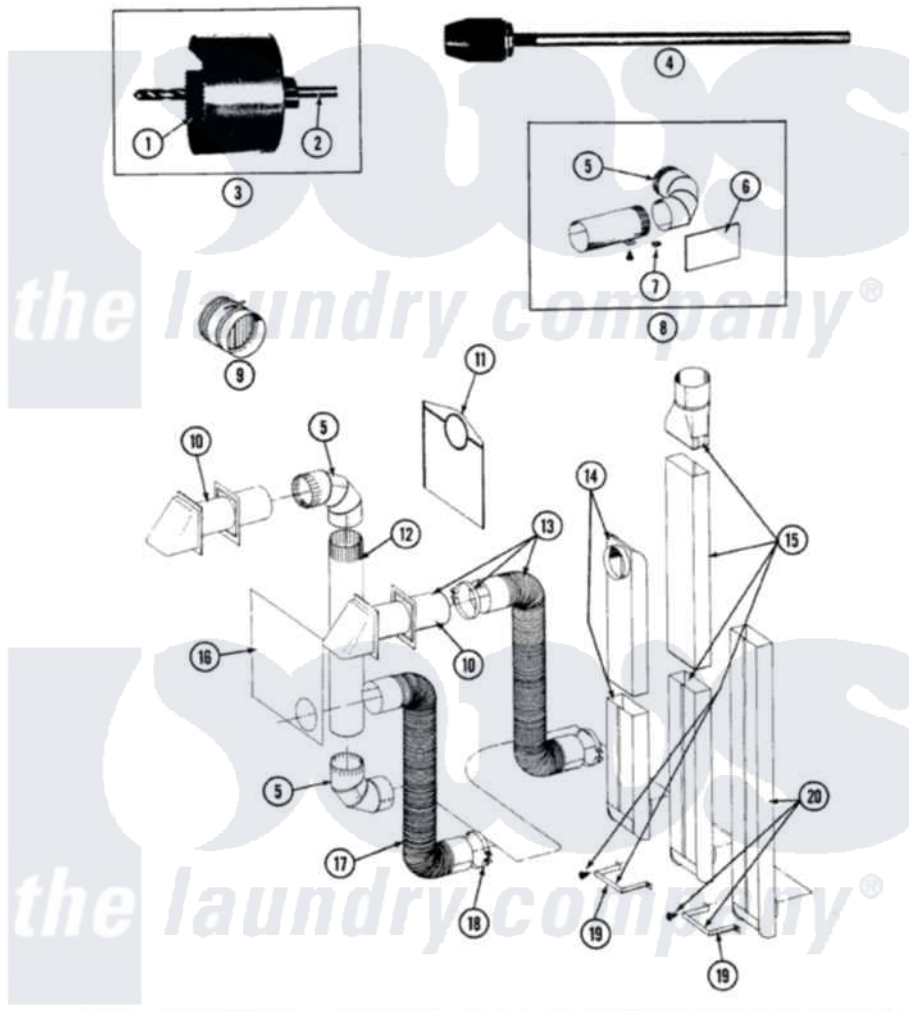

# Maytag GDG7400 05 - INSTALLATION ACCESSORIES

SECTION: INSTALLATION ACCESSORIES  
 MODEL: ALL MODELS

Issue Date: 6/90

54

Maytag Residential Maytag GDG7400 Dryer Parts Parts Diagram 05 - INSTALLATION ACCESSORIES  
 Click on the part number to view part

Item	Original Part Number	Replaced By	Status	Part Description
1	038179		Not Available	BLADE, SAW
2	038180		Not Available	REPLACEMENT DRILL
3	038766		Not Available	HOLE SAW W/DRILL BIT
4	<a href="#">038767</a>			Extension Chuck, Drill
5	<a href="#">Y059131</a>			Elbow, Venting
6	<a href="#">312302</a>			Insulation, Exhaust Duct Kit
7	<a href="#">213323</a>			Fastener, Exhaust Duct Kit
8	<a href="#">Y304652</a>			Exhaust Duct Kit
"	211294	<a href="#">90767</a>		Screw, 8A X 3/8 HeX Washer Head Tapping
9	059146		Not Available	DAMPER, BACK DRAFT
10	Y059129	<a href="#">4396007RW</a>		Vent Hood
11	311353		Not Available	BAG, LINT (DACRON)
12	<a href="#">Y059130</a>			Pipe, Venting
13	<a href="#">Y059143</a>			Flexible Vent Kit
14	<a href="#">Y059135</a>			Vent Duct Assembly
15	059144		Not Available	RECTANGULAR VENT KIT

16	Y059134		PLATE, ALUM. WINDOW (15``X20``)
17	Y304353	<a href="#">4396010RP</a>	6ft Scvent
18	<a href="#">Y304630</a>		Clamp, Flexible Duct
19	<a href="#">313272</a>		Bracket, Exhaust Deflector
"	211294	<a href="#">90767</a>	Screw, 8A X 3/8 HeX Washer Head Tapping
20	303736	Not Available	EXHAUST DEFLECTOR KIT