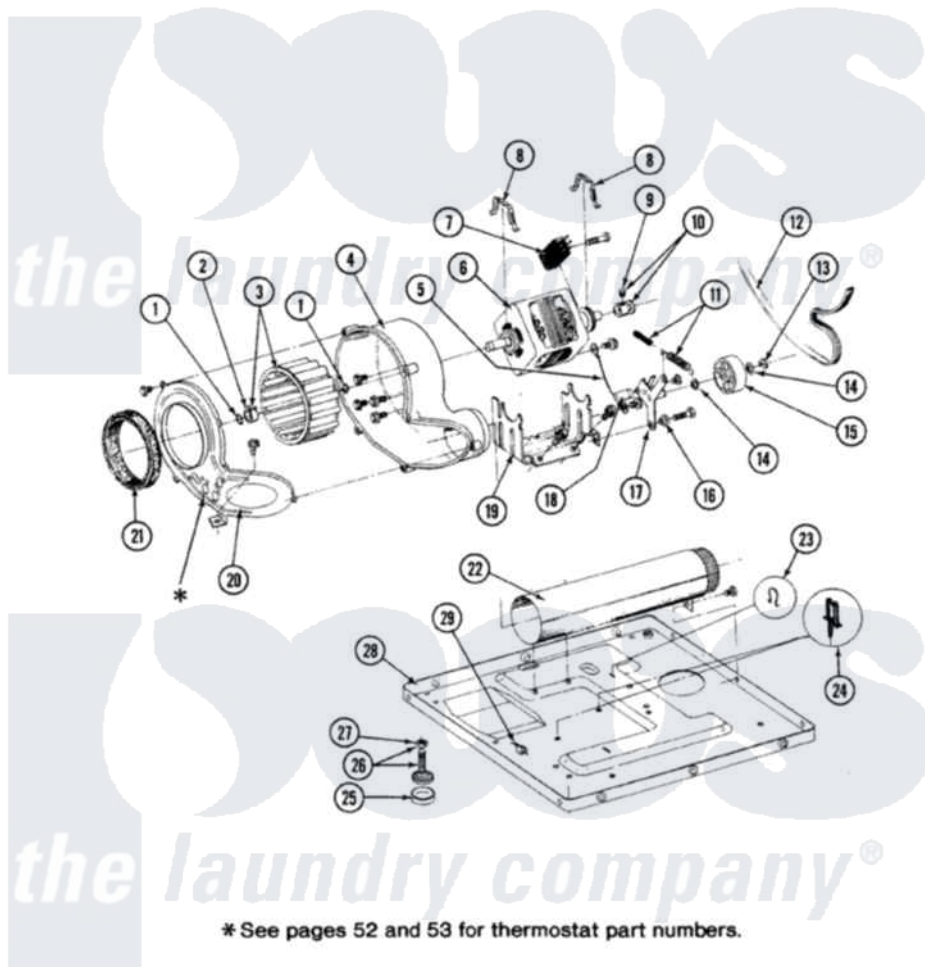

Maytag GDG7400 07 - MOTOR, BLOWER, BASE FRAME & THERMOSTATS

SECTION: MOTOR, BLOWER, BASE FRAME & THERMOSTATS
 MODEL: DG-DE MODELS

Issue Date: 6/90

50

Maytag [Residential Maytag GDG7400 Dryer Parts](#) Parts Diagram 07 - MOTOR, BLOWER, BASE FRAME & THERMOSTATS

[Click on the part number to view part](#)

Item	Original Part Number	Replaced By	Status	Part Description
1	410233	9703438		Ring-Retrn
2	312967			Clamp, Blower Housing
3	Y303836			Blower Wheel Assembly And Clamp
4	Y310632	1163839		Screw
"	Y312893			Housing, Blower
5	901220			Ground Wire
"	211294	90767		Screw, 8A X 3/8 HeX Washer Head Tapping
"	910343	488234		Screw 8-32 X 1/4
6	Y303358	W10410999		Motor-Drve
7	306207		Not Available	(PROD. No.303358-8 & No.303358-9)
"	Y303877		Not Available	SWITCH, MOTOR EXTERNAL START No.303358-2, No.303358-4, 303358-7
"	Y303879			Switch, Motor External Start

8	Y015825		Clip, Motor To Motor Support
9	Y053241		Set Screw, Motor Pulley
10	Y305185	6-3051850	Pulley- MO
11	Y303945		IDLER SPRING ASSY. W/PLUG
12	Y312959		Poly "V" Belt For Tumbler
13	312958	354987	Ring, Retaining
14	Y312527		Washer, Idler Shaft
15	Y303705	6-3037050	Pulley- ID
16	Y312894	315772	Sleeve, Idler Arm
17	Y014874		Screw, Idler Arm And Sleeve
"	Y303363	6-3033630	Idler Arm
"	Y312961	W10116751	Screw
18	Y313582	W10116756	Spacer
19	Y313561		Screw----NA
"	312897	Not Available	SUPPORT, MOTOR
20	314846		Cover, Blower Housing
"	Y313561		Screw----NA
"	Y312961	W10116751	Screw
21	Y312901		Seal, Housing Cover
22	Y303442		EXHAUST DUCT ASSEMBLY
"	Y310632	1163839	Screw
23	410490		Spring, Retainer Wire Harness
24	Y313262	W10116752	Retainer-
25	Y314137		Foot, Rubber
26	Y305086		Adjustable Leg And Nut
27	Y052740	62739	Nut, Lock
28	Y303361	Not Available	BASE ASSY. (UPPER & LOWER)
29	Y310376		Clip, Door Switch Harness