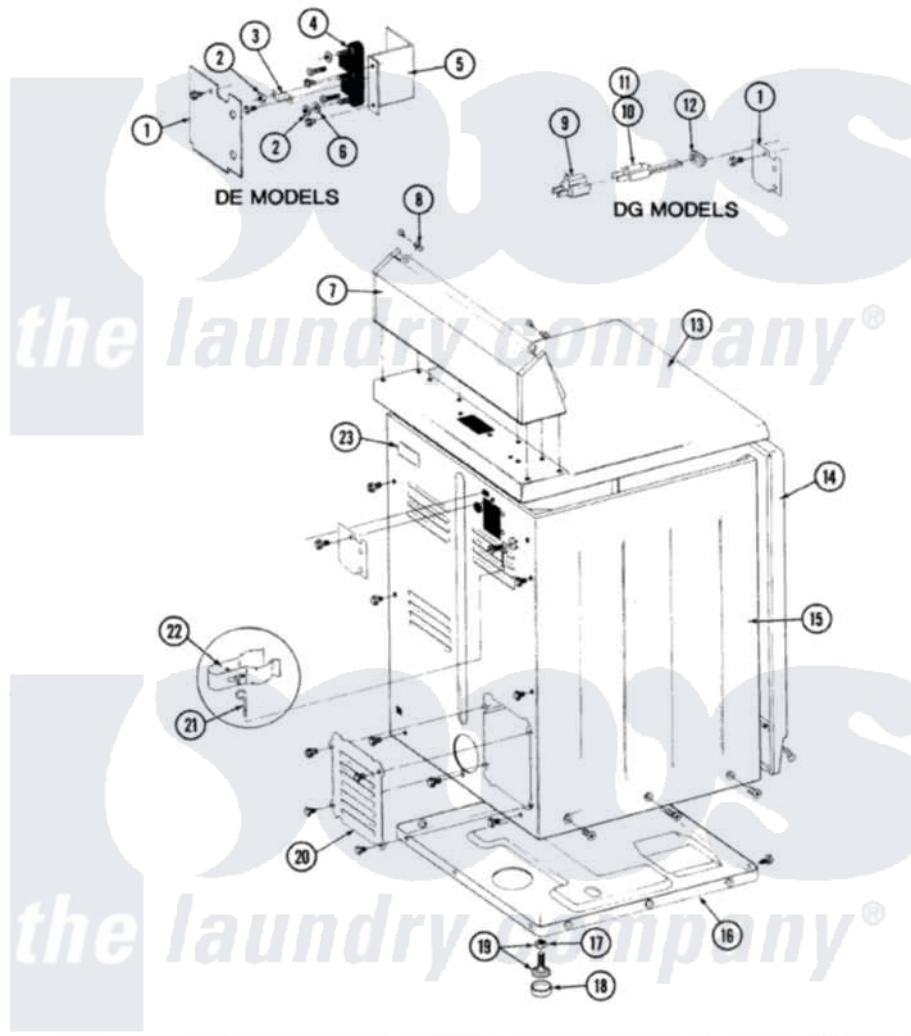

Maytag GDG7400 08 - REAR VIEW

SECTION: REAR VIEW
MODEL: DE-DG MODELS

Issue Date: 6/90

38

Maytag Residential Maytag GDG7400 Dryer Parts Parts Diagram 08 - REAR VIEW
Click on the part number to view part

Item	Original Part Number	Replaced By	Status	Part Description
1	Y312905		Not Available	COVER, TERMINAL
7	305193M		Not Available	CONSOLE-HARVEST WHEAT
8	215075			Fastener, Control Panel To Console
9	Y201808			Converter
10	302521		Not Available	CORD, POWER PART NOT USED-GAS MODELS ONLY
12	211881			Grommet, Cord Part Not Used-Gas Models Only
13	307104M		Not Available	TOP COVER ASSY
14	307998M		Not Available	FRONT PANEL
15	Y313561			Screw----NA
"	Y310632	1163839		Screw
"	307124M		Not Available	CABINET ASSY HVT WHEAT
16	Y303361		Not Available	BASE ASSY. (UPPER & LOWER)
17	Y052740	62739		Nut, Lock
18	Y314137			Foot, Rubber

19	Y305086		Adjustable Leg And Nut
20	Y312951	Not Available	ACCESS COVER, BACK
"	211294	90767	Screw, 8A X 3/8 HeX Washer Head Tapping
"	Y313559		Screw
21	311155		Ground Wire And Clamp
22	313122		Screw - Baffle To Tumbler
"	301548		Clamp, Ground Wire
23	214519		LABEL, ELECTRICAL INSTR. PART NOT USED-GAS MODELS ONLY