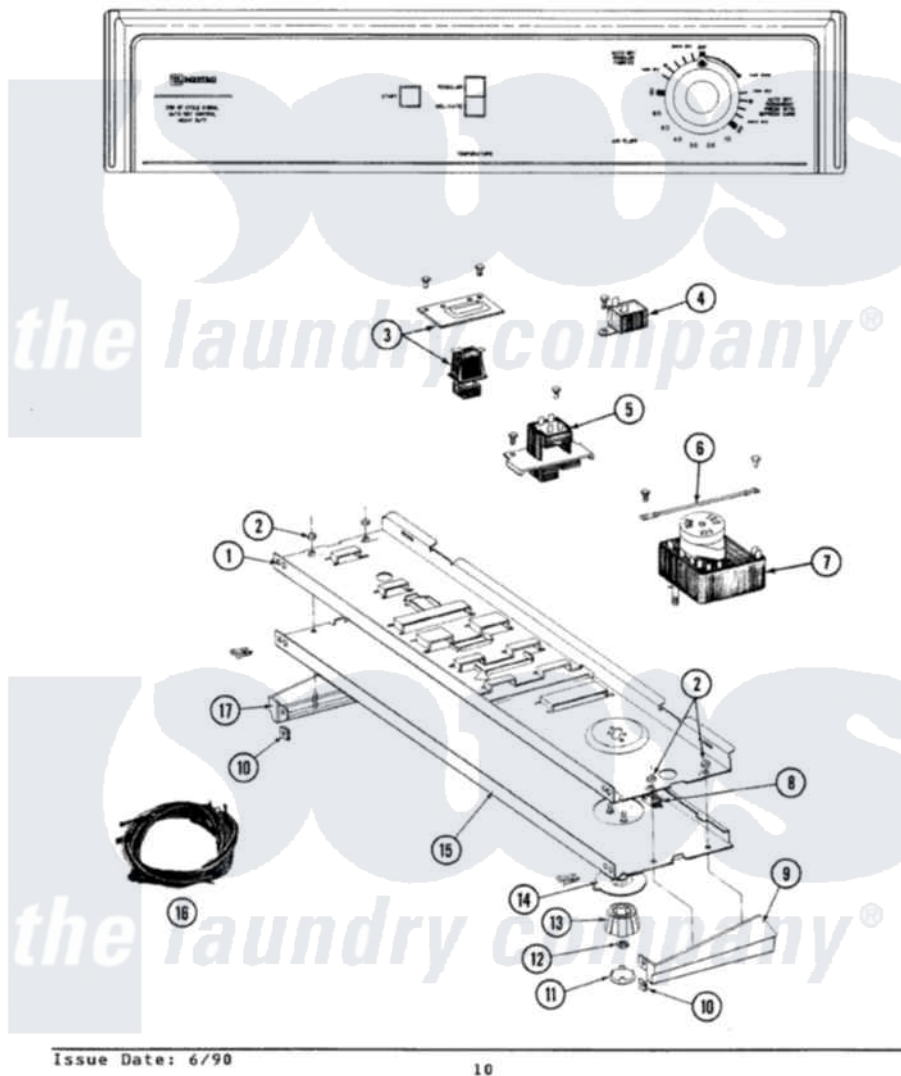

Maytag GDG7500 01 - CONTROL PANEL

SECTION: CONTROL PANEL
MODEL: DE-D67500

Issue Date: 6/90

10

Maytag Residential Maytag GDG7500 Dryer Parts Parts Diagram 01 - CONTROL PANEL
Click on the part number to view part

Item	Original Part Number	Replaced By	Status	Part Description
1	314184			Back Up Plate
2	214872			Palnut, End Cap Note: Nut, Lamp Holder
3	211168	W10139210		Screw, 8-18 X 5/16
"	307305			Switch Push To Start
4	211168	W10139210		Screw, 8-18 X 5/16
"	305205	694419		Mini-Buzzer
5	207365			2 Button Switch
"	211168	W10139210		Screw, 8-18 X 5/16
6	211294	90767		Screw, 8A X 3/8 HeX Washer Head Tapping
"	204807			Ground Wire, Supp. Plte To Top Cover
7	306534			Timer
"	910708	488234		Screw 8-32 X 1/4
8	214897			Pad, Control Panel
9	210932			Screw, No.8 X 9/16 Ctsk Note: Screw, Inlet Duct

"	207216	Not Available	END CAP RH
10	214894		Fastener, End Cap
11	215821	Not Available	CAP, KNOB
12	312273		Nut, Control Knob
13	315041		Knob, Timer
14	315042		Dial Skirt
15	307952	Not Available	CONTROL PANEL
"	210932		Screw, No.8 X 9/16 Ctsk Note: Screw, Inlet Duct
16	307293	Not Available	WIRE HARNESS
17	207215	Not Available	END CAP LH