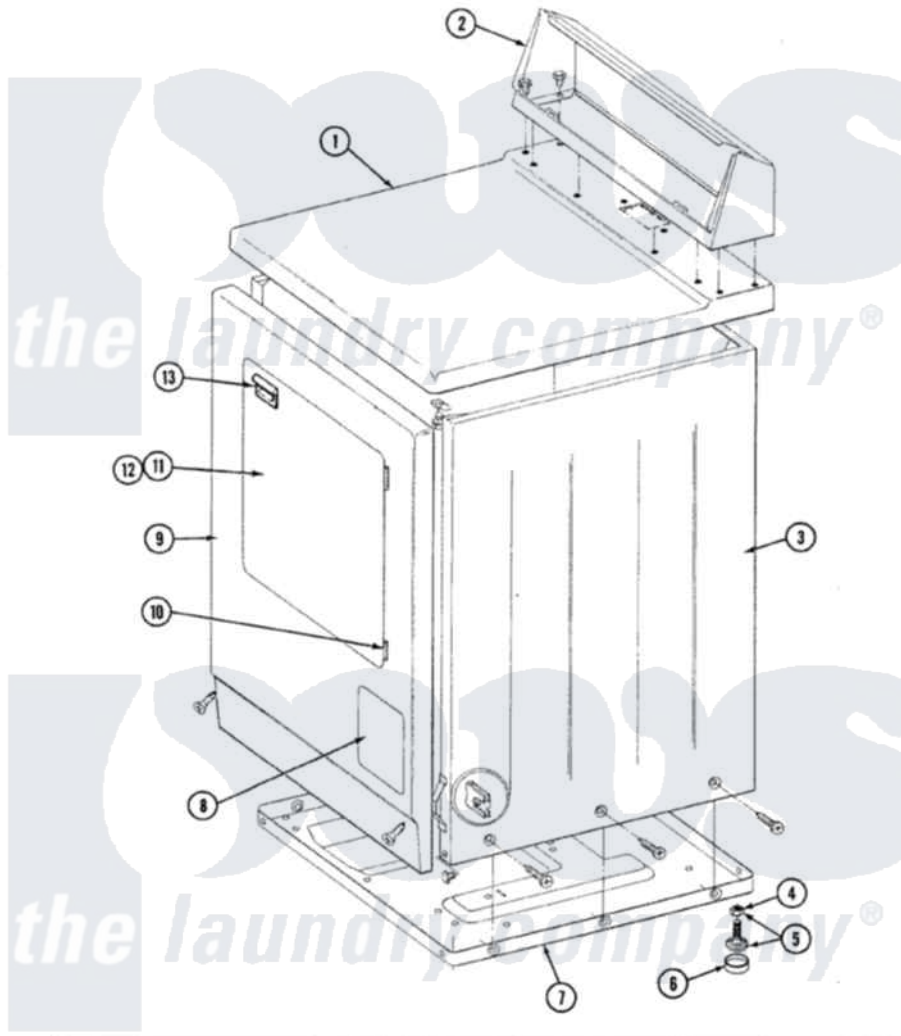

Maytag GDG7500 03 - FRONT VIEW

SECTION: FRONT VIEW
MODEL: DE-D6 MODELS

Issue Date: 6/90

56

Maytag [Residential Maytag GDG7500 Dryer Parts](#) Parts Diagram 03 - FRONT VIEW
Click on the part number to view part

Item	Original Part Number	Replaced By	Status	Part Description
1	307104M		Not Available	TOP COVER ASSY
"	204445			Screw And Fastener Assembly
2	305193M		Not Available	CONSOLE-HARVEST WHEAT
"	Y313559			Screw
3	307124M		Not Available	CABINET ASSY HVT WHEAT
"	Y310632	1163839		Screw
4	Y052740	62739		Nut, Lock
5	Y305086			Adjustable Leg And Nut
6	Y314137			Foot, Rubber
7	Y303361		Not Available	BASE ASSY. (UPPER & LOWER)
8	302542M		Not Available	ACCESS DOOR-HARVEST WHEAT
9	307998M		Not Available	FRONT PANEL
10	307099	33001230		Hinge, Door
11	307111M		Not Available	DOOR ASSY HVT WHEAT
12	314966M		Not Available	DOOR PANEL HVT WHEAT