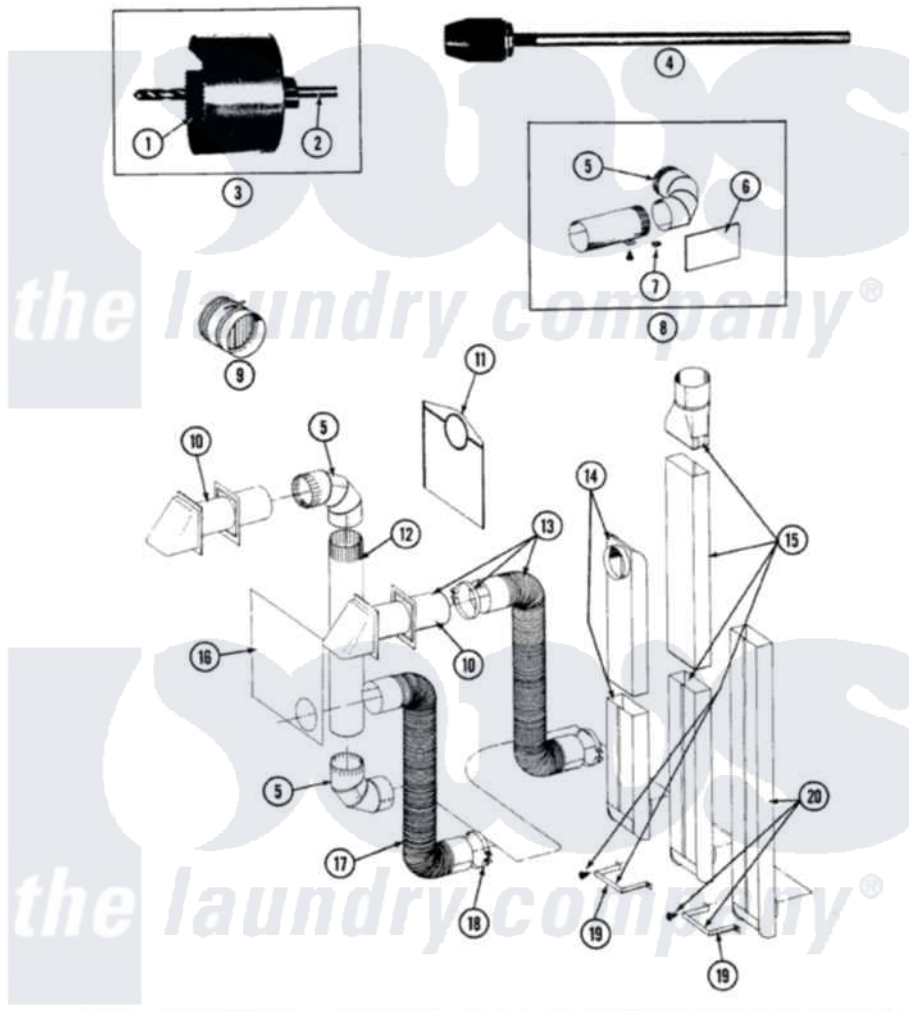

Maytag GDG7500 05 - INSTALLATION ACCESSORIES

SECTION: INSTALLATION ACCESSORIES
 MODEL: ALL MODELS

Issue Date: 6/90

54

Maytag Residential Maytag GDG7500 Dryer Parts Parts Diagram 05 - INSTALLATION ACCESSORIES
 Click on the part number to view part

Item	Original Part Number	Replaced By	Status	Part Description
1	038179		Not Available	BLADE, SAW
2	038180		Not Available	REPLACEMENT DRILL
3	038766		Not Available	HOLE SAW W/DRILL BIT
4	038767			Extension Chuck, Drill
5	Y059131			Elbow, Venting
6	312302			Insulation, Exhaust Duct Kit
7	213323			Fastener, Exhaust Duct Kit
8	Y304652			Exhaust Duct Kit
"	211294	90767		Screw, 8A X 3/8 HeX Washer Head Tapping
9	059146		Not Available	DAMPER, BACK DRAFT
10	Y059129	4396007RW		Vent Hood
11	311353		Not Available	BAG, LINT (DACRON)
12	Y059130			Pipe, Venting
13	Y059143			Flexible Vent Kit
14	Y059135			Vent Duct Assembly
15	059144		Not Available	RECTANGULAR VENT KIT

16	Y059134		PLATE, ALUM. WINDOW (15``X20``)
17	Y304353	4396010RP	6ft Scvent
18	Y304630		Clamp, Flexible Duct
19	313272		Bracket, Exhaust Deflector
"	211294	90767	Screw, 8A X 3/8 HeX Washer Head Tapping
20	303736	Not Available	EXHAUST DEFLECTOR KIT