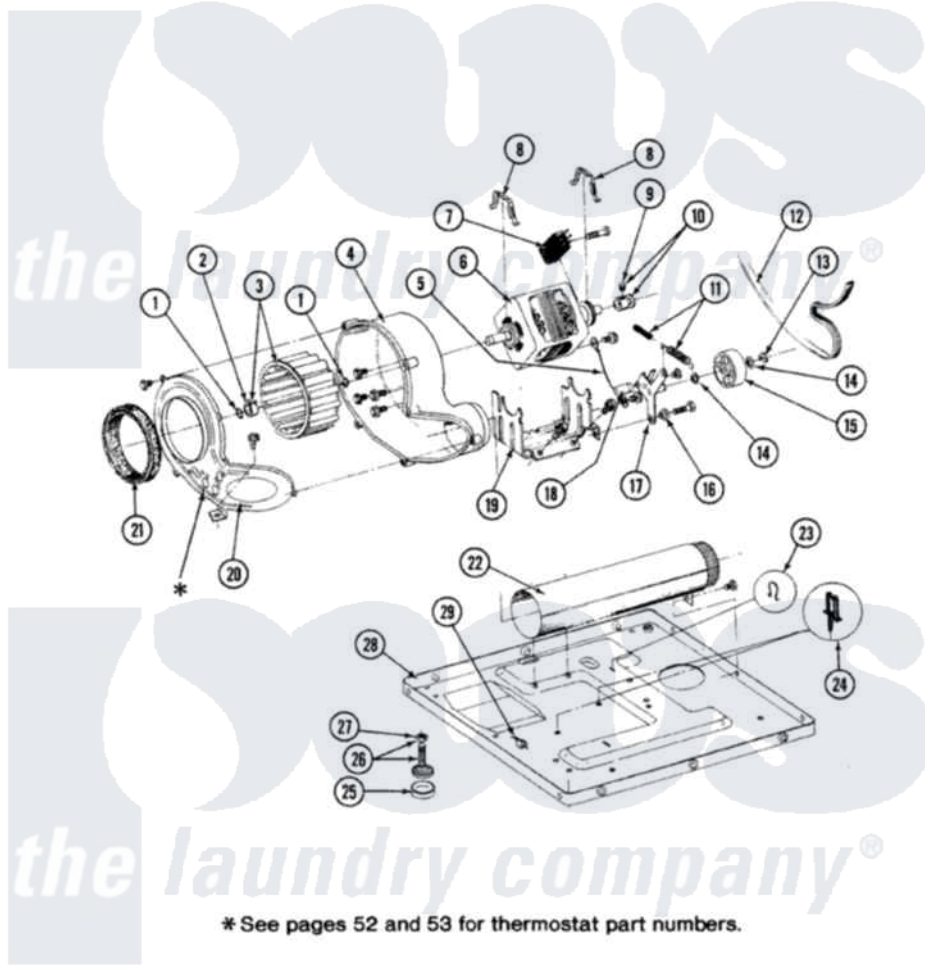

Maytag GDG7500 07 - MOTOR, BLOWER, BASE FRAME & THERMOSTATS

SECTION: MOTOR, BLOWER, BASE FRAME & THERMOSTATS
 MODEL: DG-DE MODELS

Issue Date: 6/90

50

Maytag [Residential Maytag GDG7500 Dryer Parts](#) Parts Diagram 07 - MOTOR, BLOWER, BASE FRAME & THERMOSTATS

[Click on the part number to view part](#)

Item	Original Part Number	Replaced By	Status	Part Description
1	410233	9703438		Ring-Retrn
2	312967			Clamp, Blower Housing
3	Y303836			Blower Wheel Assembly And Clamp
4	Y310632	1163839		Screw
"	Y312893			Housing, Blower
5	901220			Ground Wire
"	211294	90767		Screw, 8A X 3/8 HeX Washer Head Tapping
"	910343	488234		Screw 8-32 X 1/4
6	Y303358	W10410999		Motor-Drve
7	306207		Not Available	(PROD. No.303358-8 & No.303358-9)
"	Y303877		Not Available	SWITCH, MOTOR EXTERNAL START No.303358-2, No.303358-4, 303358-7
"	Y303879			Switch, Motor External Start

8	Y015825		Clip, Motor To Motor Support
9	Y053241		Set Screw, Motor Pulley
10	Y305185	6-3051850	Pulley- MO
11	Y303945		IDLER SPRING ASSY. W/PLUG
12	Y312959		Poly "V" Belt For Tumbler
13	312958	354987	Ring, Retaining
14	Y312527		Washer, Idler Shaft
15	Y303705	6-3037050	Pulley- ID
16	Y312894	315772	Sleeve, Idler Arm
17	Y014874		Screw, Idler Arm And Sleeve
"	Y303363	6-3033630	Idler Arm
"	Y312961	W10116751	Screw
18	Y313582	W10116756	Spacer
19	Y313561		Screw----NA
"	312897	Not Available	SUPPORT, MOTOR
20	314846		Cover, Blower Housing
"	Y313561		Screw----NA
"	Y312961	W10116751	Screw
21	Y312901		Seal, Housing Cover
22	Y303442		EXHAUST DUCT ASSEMBLY
"	Y310632	1163839	Screw
23	410490		Spring, Retainer Wire Harness
24	Y313262	W10116752	Retainer-
25	Y314137		Foot, Rubber
26	Y305086		Adjustable Leg And Nut
27	Y052740	62739	Nut, Lock
28	Y303361	Not Available	BASE ASSY. (UPPER & LOWER)
29	Y310376		Clip, Door Switch Harness