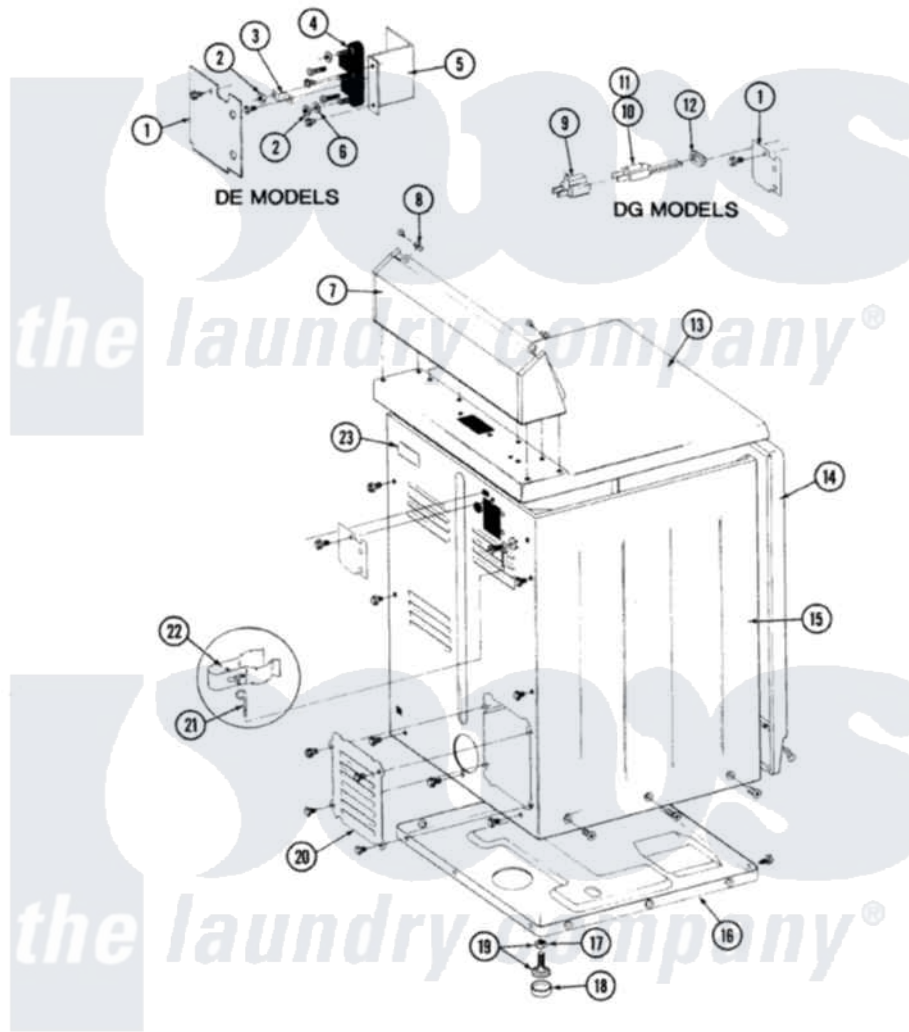

# Maytag GDG7500 08 - REAR VIEW

SECTION: REAR VIEW  
MODEL: DE-DG MODELS

Issue Date: 6/90

38

Maytag [Residential Maytag GDG7500 Dryer Parts](#) Parts Diagram 08 - REAR VIEW  
Click on the part number to view part

Item	Original Part Number	Replaced By	Status	Part Description
1	Y312905		Not Available	COVER, TERMINAL
7	305193M		Not Available	CONSOLE-HARVEST WHEAT
8	<a href="#">215075</a>			Fastener, Control Panel To Console
9	<a href="#">Y201808</a>			Converter
10	302521		Not Available	CORD, POWER PART NOT USED-GAS MODELS ONLY
12	<a href="#">211881</a>			Grommet, Cord Part Not Used-Gas Models Only
13	307104M		Not Available	TOP COVER ASSY
14	307998M		Not Available	FRONT PANEL
15	<a href="#">Y313561</a>			Screw----NA
"	Y310632	<a href="#">1163839</a>		Screw
"	307124M		Not Available	CABINET ASSY HVT WHEAT
16	Y303361		Not Available	BASE ASSY. (UPPER & LOWER)
17	Y052740	<a href="#">62739</a>		Nut, Lock
18	<a href="#">Y314137</a>			Foot, Rubber

19	<a href="#">Y305086</a>		Adjustable Leg And Nut
20	Y312951	Not Available	ACCESS COVER, BACK
"	211294	<a href="#">90767</a>	Screw, 8A X 3/8 HeX Washer Head Tapping
"	<a href="#">Y313559</a>		Screw
21	<a href="#">311155</a>		Ground Wire And Clamp
22	<a href="#">313122</a>		Screw - Baffle To Tumbler
"	<a href="#">301548</a>		Clamp, Ground Wire
23	214519		LABEL, ELECTRICAL INSTR. PART NOT USED-GAS MODELS ONLY